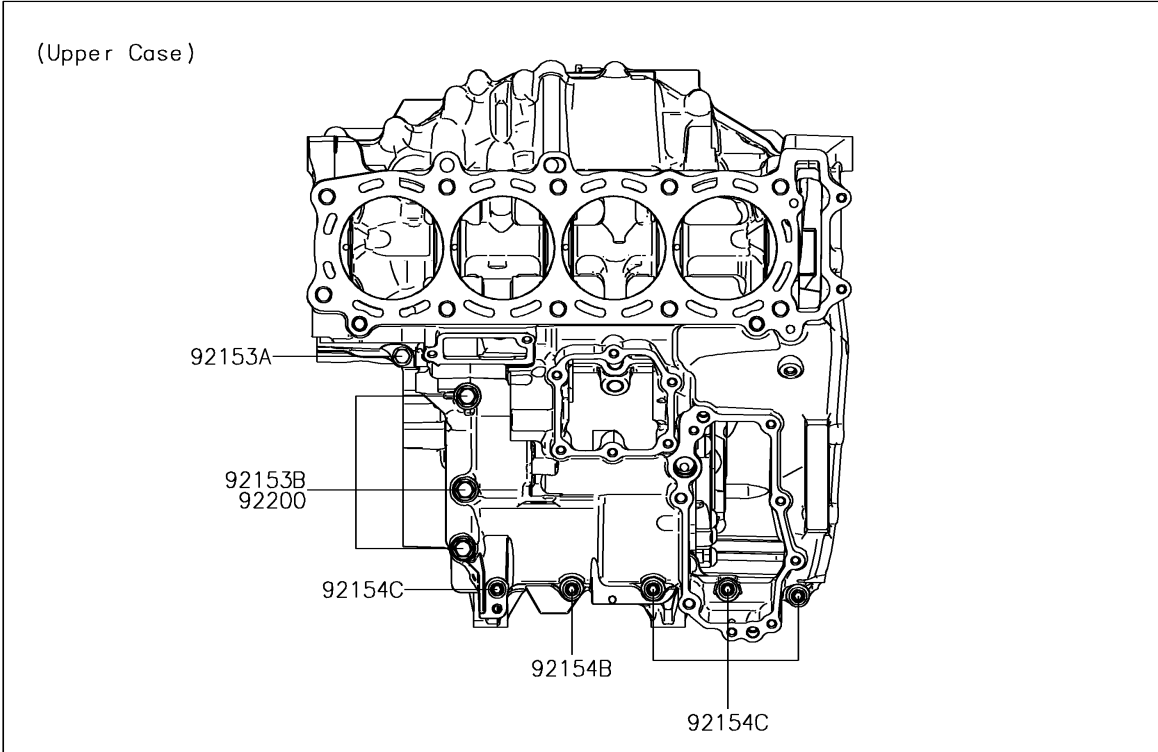

2018 NINJA H2™ PARTS DIAGRAM

Crankcase Bolt Pattern

E1412

2018 NINJA H2™ PARTS LIST

Crankcase Bolt Pattern

ITEM NAME	PART NUMBER	QUANTITY
BOLT,FLANGED,7X85 (Ref # 92150)	92150-1251	2
BOLT,FLANGED,7X45 (Ref # 92153)	92153-1041	7
BOLT,FLANGED,7X60 (Ref # 92153A)	92153-1045	2
BOLT,8X63 (Ref # 92153B)	92153-1110	3
BOLT,FLANGED,10X100 (Ref # 92154)	92154-1446	8
BOLT,FLANGED,10X120 (Ref # 92154A)	92154-1447	2
BOLT,SOCKET,6X30 (Ref # 92154B)	92154-1463	1
BOLT,SOCKET,6X40 (Ref # 92154C)	92154-1465	4
WASHER,8.2X16X1.6 (Ref # 92200)	92200-0047	3
WASHER,10.2X18.4X1.8 (Ref # 92200A)	92200-0990	10