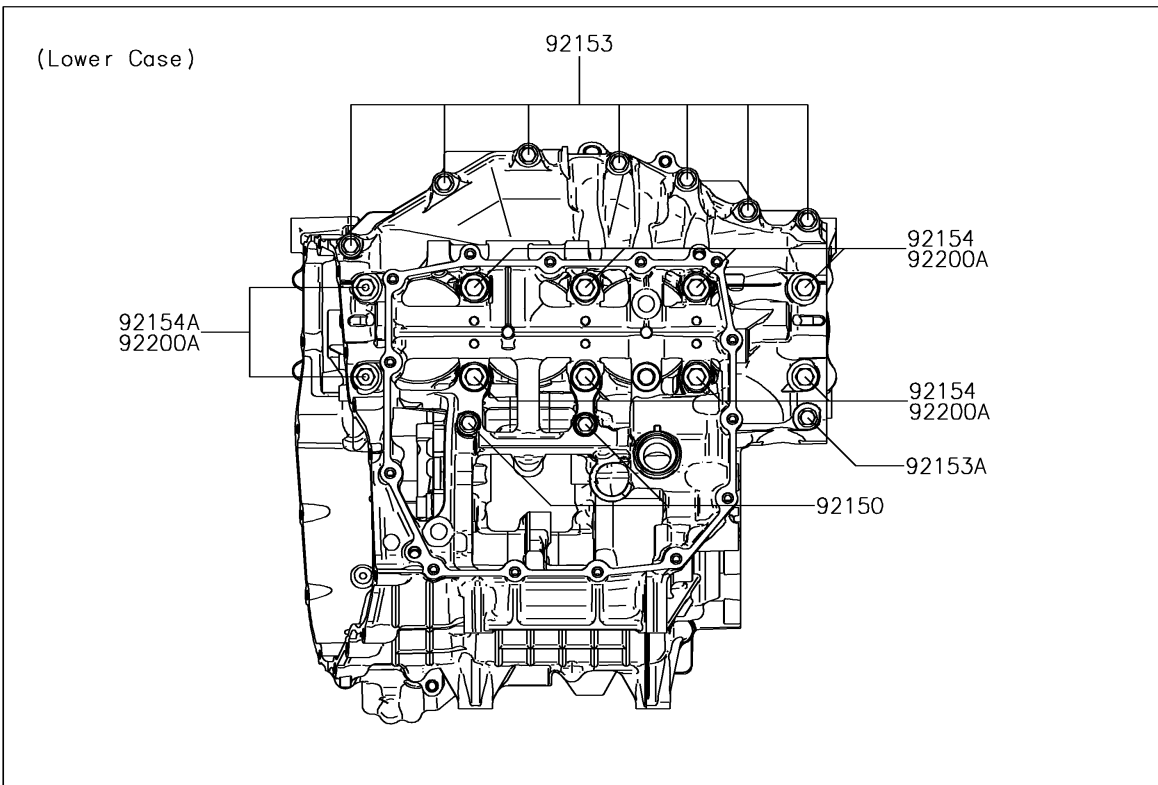

2018 NINJA H2™ PARTS DIAGRAM

Crankcase Bolt Pattern

E1412

2018 NINJA H2™ PARTS LIST

Crankcase Bolt Pattern

ITEM NAME	PART NUMBER	QUANTITY
BOLT,FLANGED,7X85 (Ref # 92150)	92150-1251	2
BOLT,FLANGED,7X45 (Ref # 92153)	92153-1041	7
BOLT,FLANGED,7X60 (Ref # 92153A)	92153-1045	2
BOLT,8X63 (Ref # 92153B)	92153-1110	3
BOLT,FLANGED,10X100 (Ref # 92154)	92154-1446	8
BOLT,FLANGED,10X120 (Ref # 92154A)	92154-1447	2
BOLT,SOCKET,6X30 (Ref # 92154B)	92154-1463	1
BOLT,SOCKET,6X40 (Ref # 92154C)	92154-1465	4
WASHER,8.2X16X1.6 (Ref # 92200)	92200-0047	3
WASHER,10.2X18.4X1.8 (Ref # 92200A)	92200-0990	10