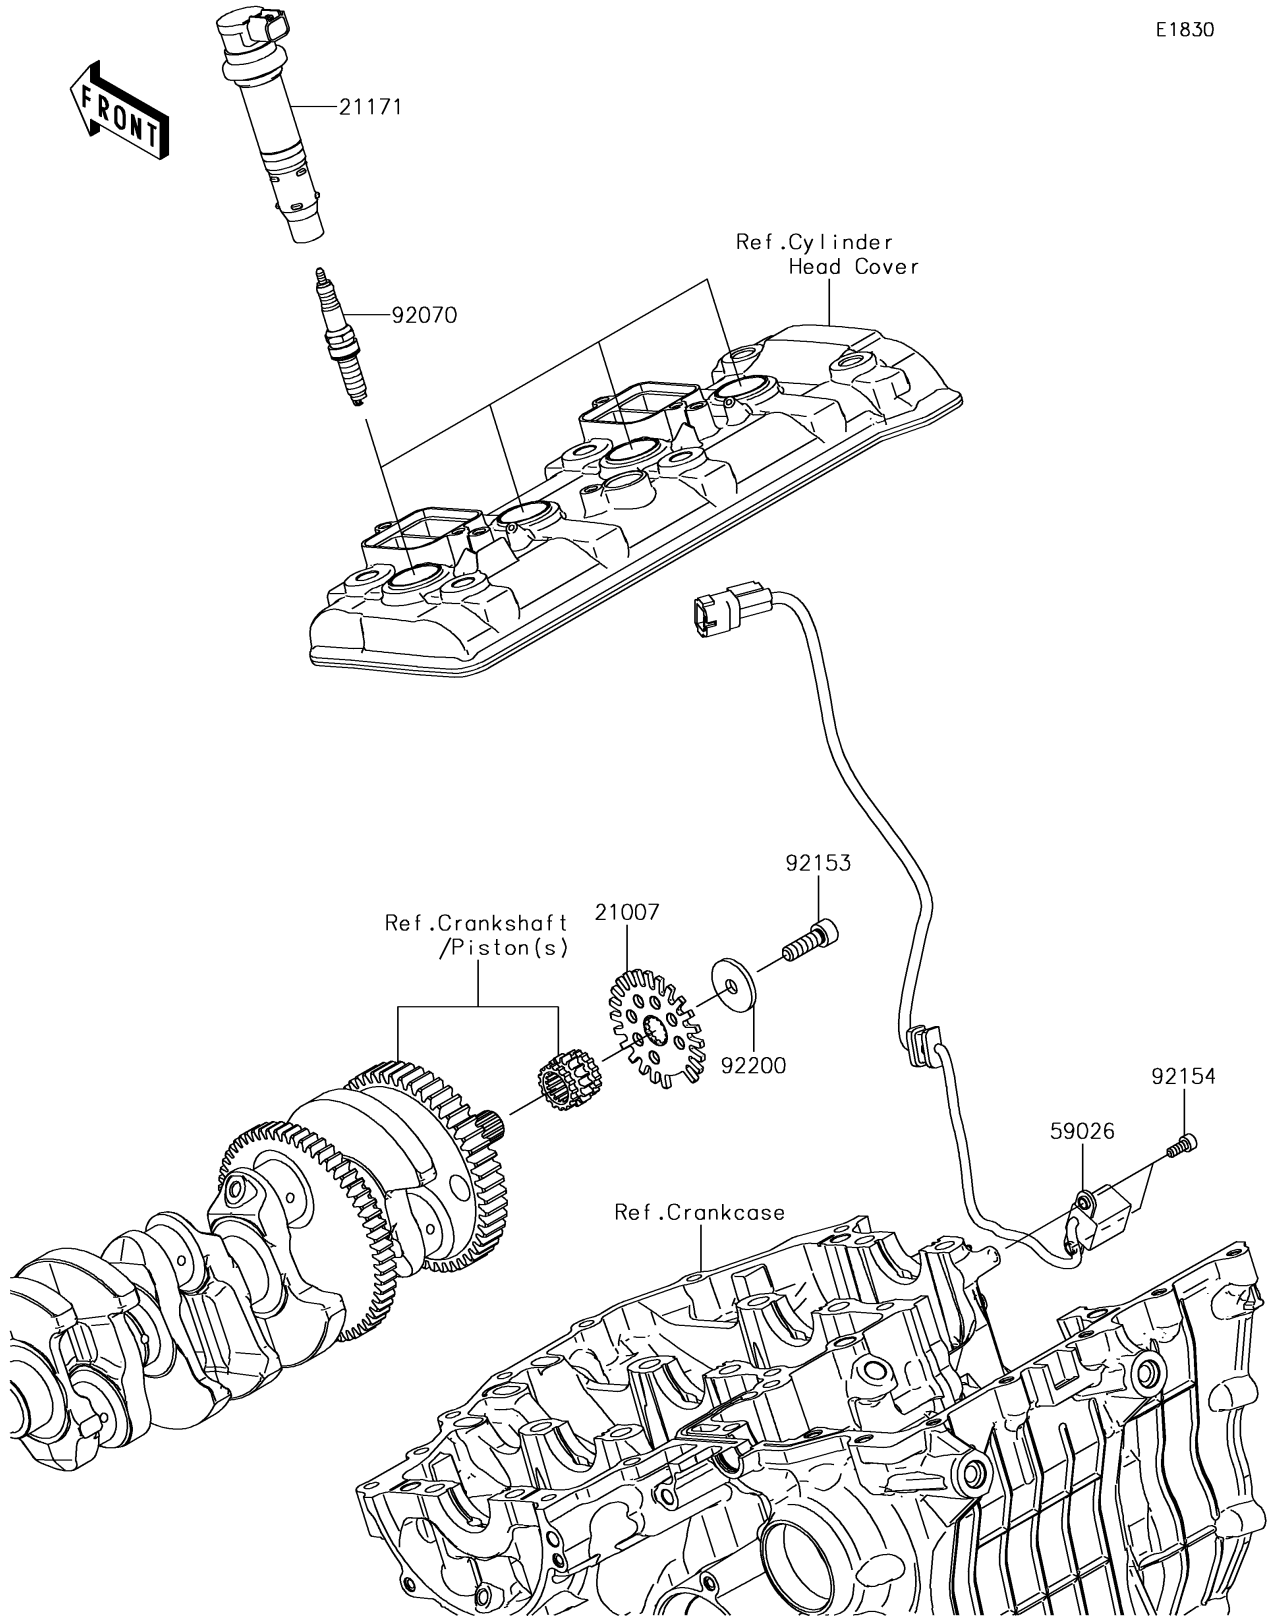

2018 NINJA H2™ CARBON PARTS DIAGRAM

Ignition System

E1830

2018 NINJA H2™ CARBON PARTS LIST

Ignition System

ITEM NAME	PART NUMBER	QUANTITY
ROTOR,PULSING (Ref # 21007)	21007-0622	1
COIL-ASSY-IGNITION (Ref # 21171)	21171-0732	4
COIL-PULSING (Ref # 59026)	59026-0042	1
PLUG-SPARK,SILMAR9B9(NGK) (Ref # 92070)	92070-0047	4
BOLT,8X25 (Ref # 92153)	92153-1191	1
BOLT,SOCKET,5X12 (Ref # 92154)	92154-0503	2
WASHER,8.2X30X3 (Ref # 92200)	92200-2142	1