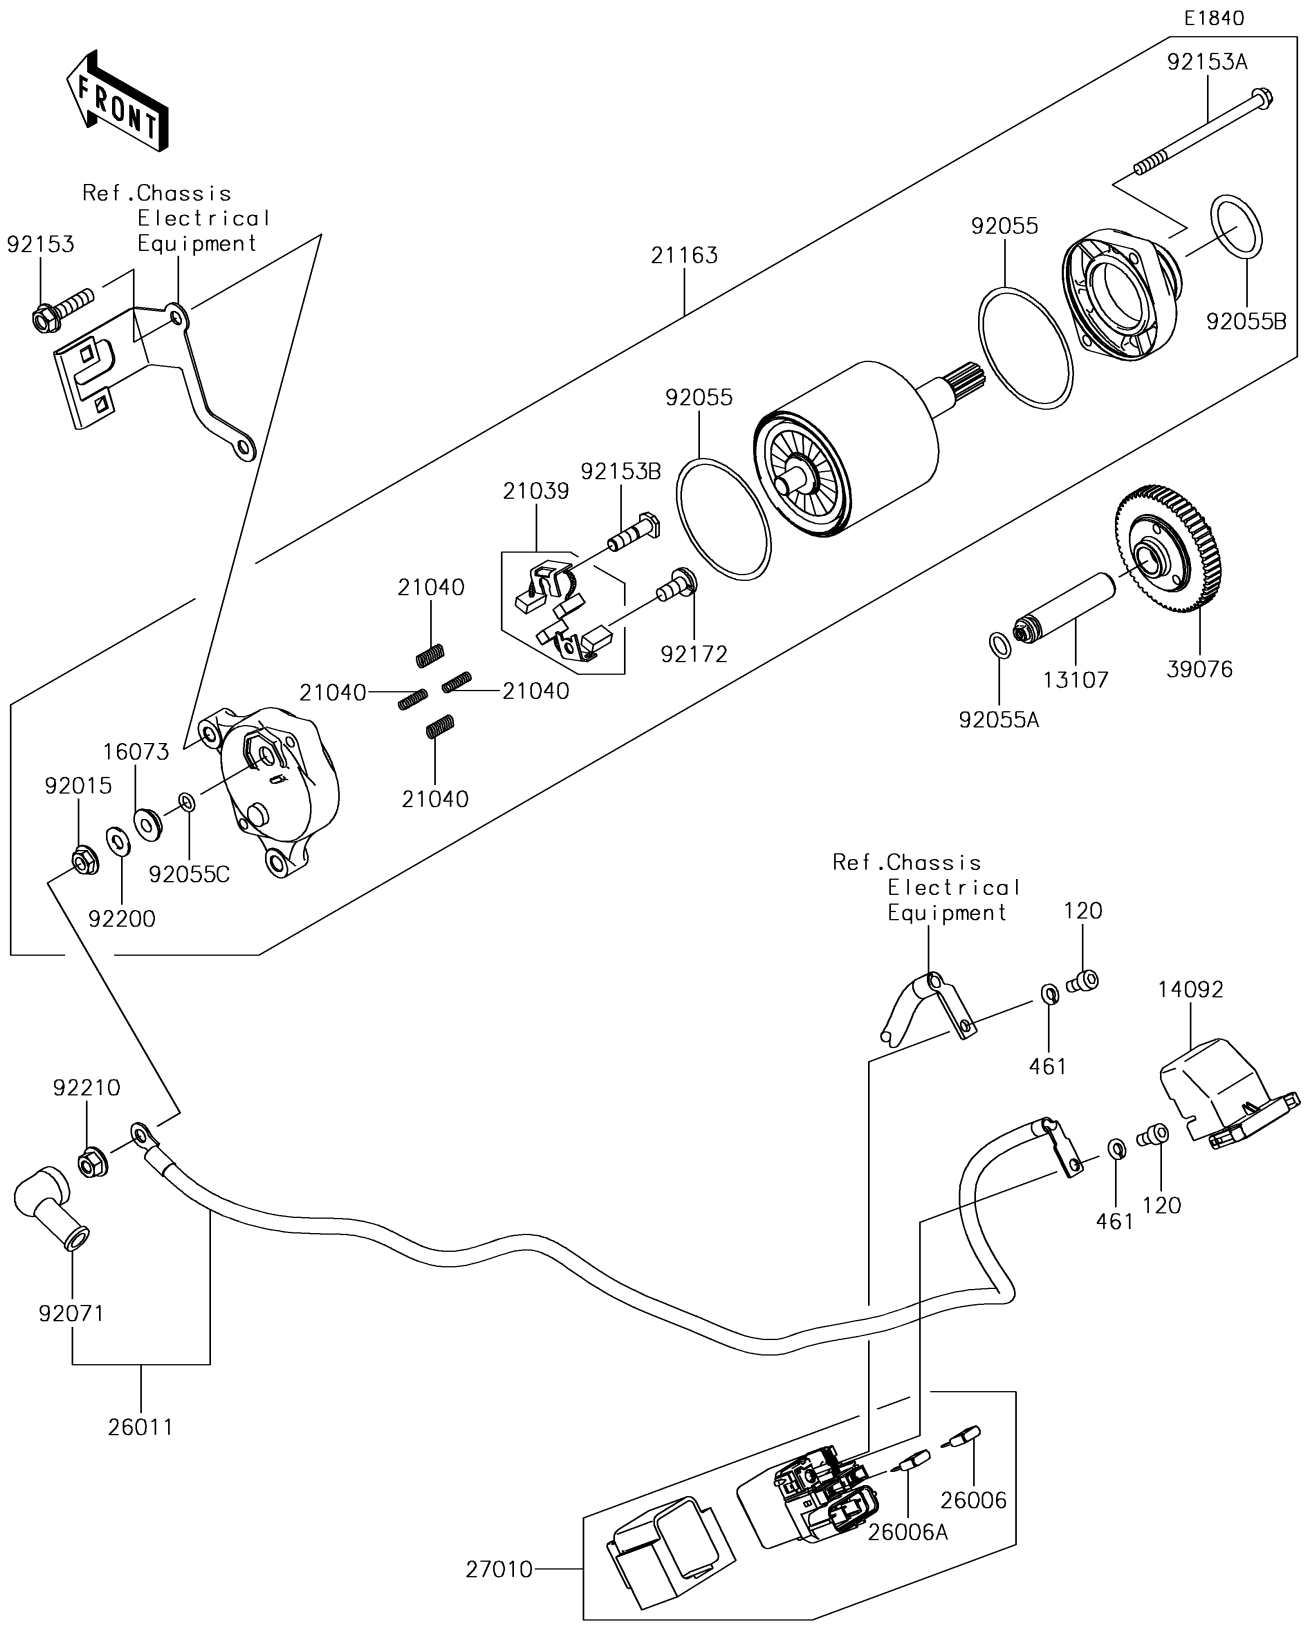

2018 NINJA H2™ PARTS DIAGRAM

Starter Motor

2018 NINJA H2™ PARTS LIST

Starter Motor

ITEM NAME	PART NUMBER	QUANTITY
SHAFT (Ref # 13107)	13107-0813	1
COVER (Ref # 14092)	14092-0109	1
INSULATOR (Ref # 16073)	16073-0053	1
BRUSH,CARBON (Ref # 21039)	21039-0004	1
SPRING-BRUSH (Ref # 21040)	21040-0003	4
STARTER-ELECTRIC (Ref # 21163)	21163-0750	1
FUSE,MINI BLADE,15A,BLUE (Ref # 26006)	26006-0001	1
FUSE,MINI BLADE,30A,GREEN (Ref # 26006A)	26006-1080	1
WIRE-LEAD (Ref # 26011)	26011-0910	1
SWITCH (Ref # 27010)	27010-0773	1
LIMITER (Ref # 39076)	39076-0025	1
NUT,STARTER MOTOR (Ref # 92015)	92015-1476	1
RING-O (Ref # 92055)	92055-0136	2
RING-O,8.8X1.9 (Ref # 92055A)	92055-099	1
RING-O (Ref # 92055B)	92055-1276	1
RING-O,4.5X2.0 (Ref # 92055C)	92055-1370	1
GROMMET (Ref # 92071)	92071-0024	1
BOLT,FLANGED,6X25 (Ref # 92153)	92153-1592	2
BOLT (Ref # 92153A)	92153-1850	2
BOLT (Ref # 92153B)	92153-1866	1
SCREW (Ref # 92172)	92172-0334	1
WASHER (Ref # 92200)	92200-0386	1
NUT,6MM (Ref # 92210)	92210-0188	1
BOLT-SOCKET,5X10 (Ref # 120)	120CB0510	2
WASHER-SPRING,5MM (Ref # 461)	461DA0500	2