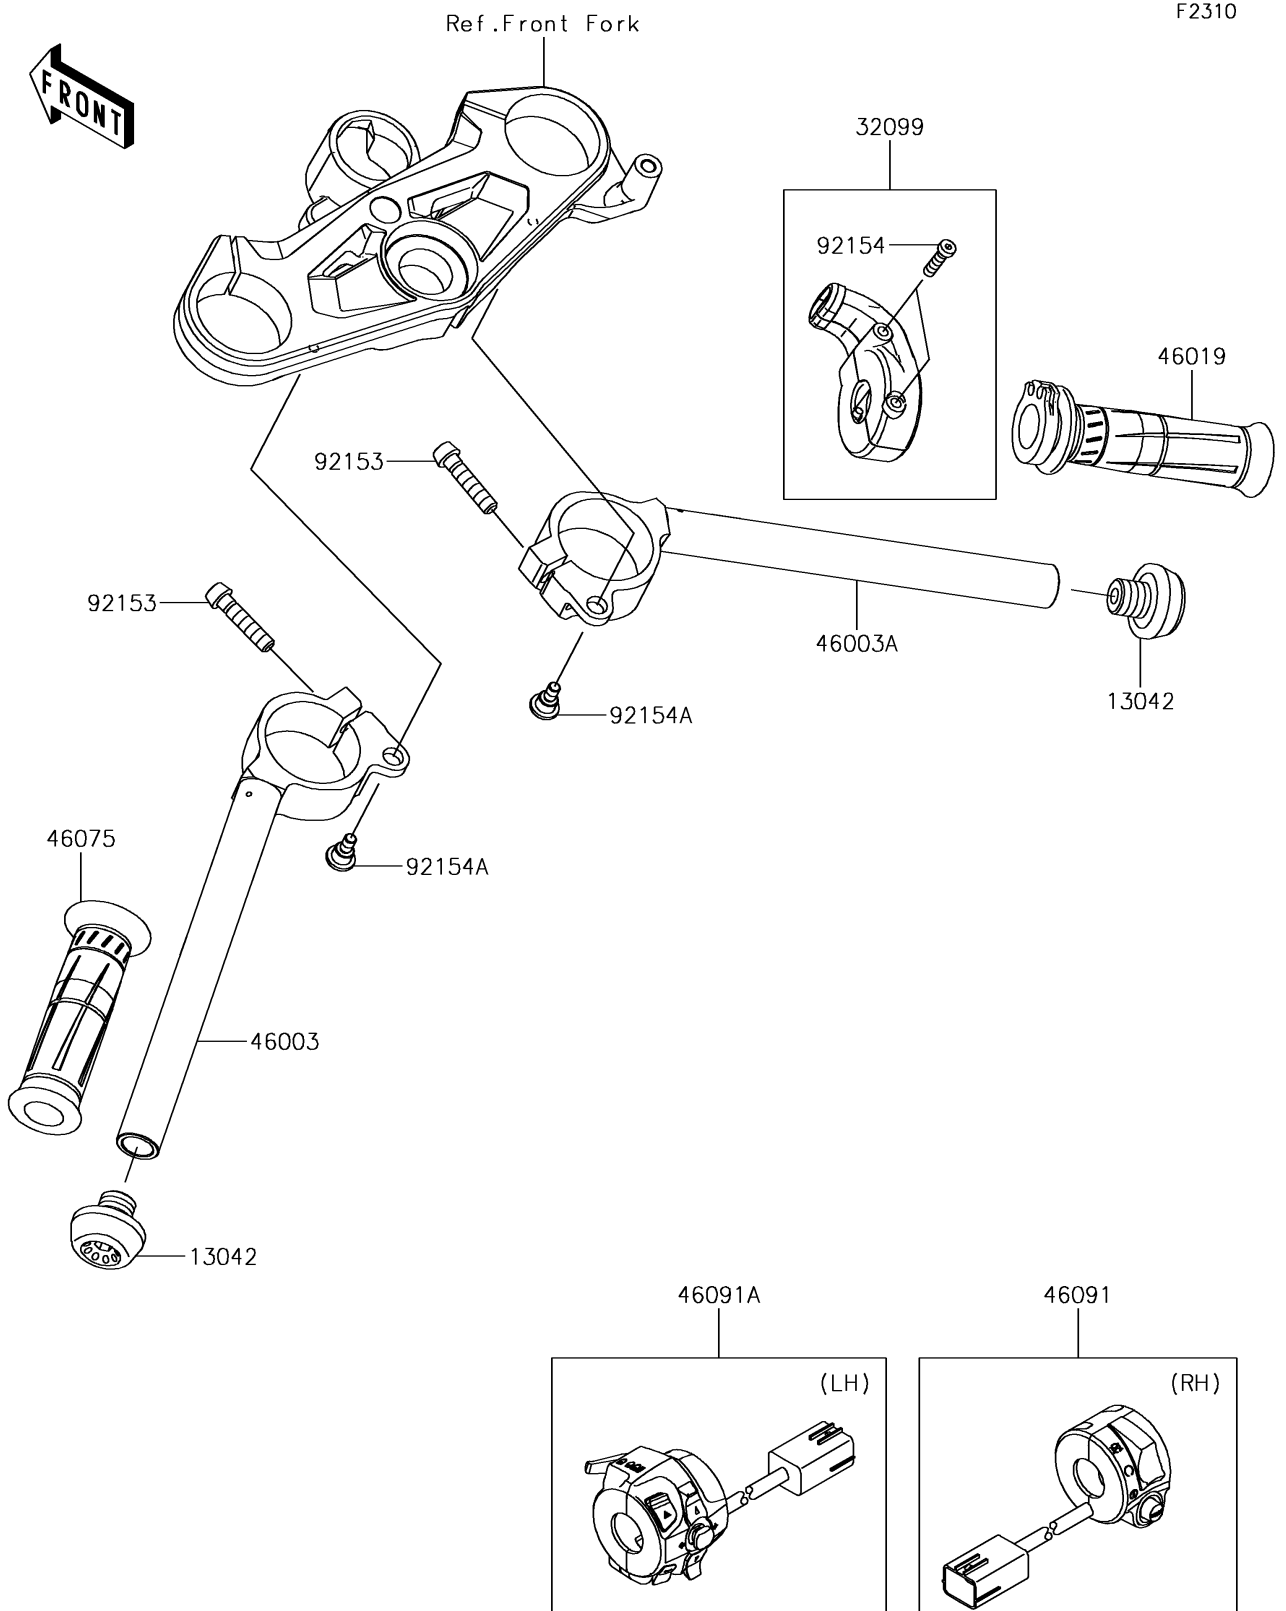

2017 Ninja H2 PARTS DIAGRAM

Handlebar

2017 Ninja H2 PARTS LIST

Handlebar

ITEM NAME	PART NUMBER	QUANTITY
WEIGHT,HANDLE,A.BLACK (Ref # 13042)	13042-0049-499	2
CASE,THROTTLE (Ref # 32099)	32099-0766	1
HANDLE,LH (Ref # 46003)	46003-0669	1
HANDLE,RH (Ref # 46003A)	46003-0670	1
GRIP-ASSY,THROTTLE (Ref # 46019)	46019-0020	1
GRIP,LH (Ref # 46075)	46075-0068	1
HOUSING-ASSY-CONTROL,RH (Ref # 46091)	46091-0301	1
HOUSING-ASSY-CONTROL,LH (Ref # 46091A)	46091-0350	1
BOLT,SOCKET,8X35 (Ref # 92153)	92153-0907	2
BOLT,SOCKET,5X35 (Ref # 92154)	92154-1530	2
BOLT,SOCKET,6X16.5 (Ref # 92154A)	92154-1698	2