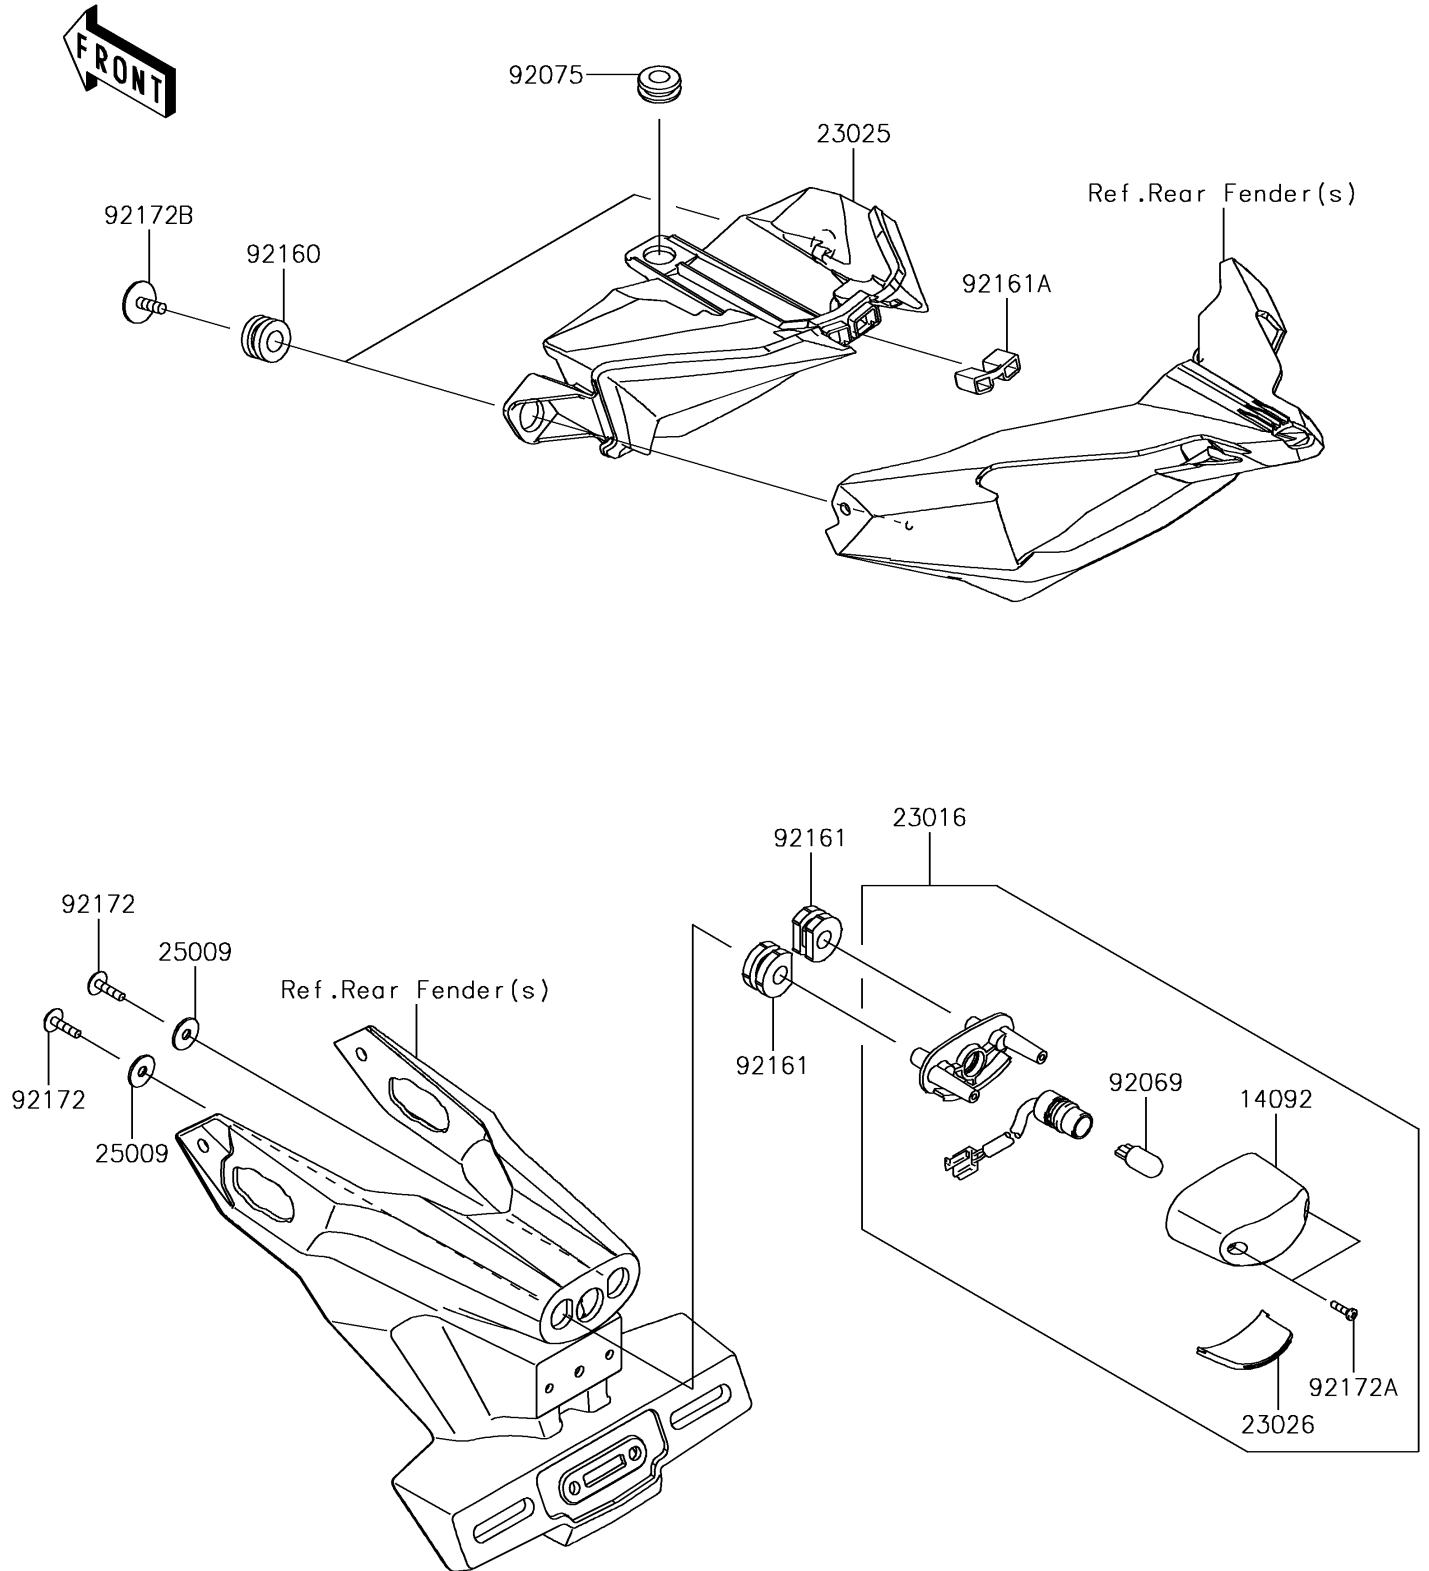

2017 Ninja H2 PARTS DIAGRAM

Taillight(s)

F2720

2017 Ninja H2 PARTS LIST

Taillight(s)

ITEM NAME	PART NUMBER	QUANTITY
COVER,LICENSE LAMP (Ref # 14092)	14092-0001	1
LAMP-ASSY,LICENCE (Ref # 23016)	23016-0605	1
LAMP-TAIL,LED (Ref # 23025)	23025-0346	1
LENS,LICENCE LAMP (Ref # 23026)	23026-0028	1
WASHER,5.2X16X1.2 (Ref # 25009)	25009-004	2
BULB,12V 5W (Ref # 92069)	92069-1016	1
DAMPER (Ref # 92075)	92075-1028	1
DAMPER,10X20X12 (Ref # 92160)	92160-1167	2
DAMPER (Ref # 92161)	92161-0776	2
DAMPER,RR FENDER (Ref # 92161A)	92161-1727	1
SCREW,TAPPING,5X16 (Ref # 92172)	92172-0238	2
SCREW,TAPPING,2.9X13 (Ref # 92172A)	92172-0343	2
SCREW,TAPTITE,5X16 (Ref # 92172B)	92172-0481	2