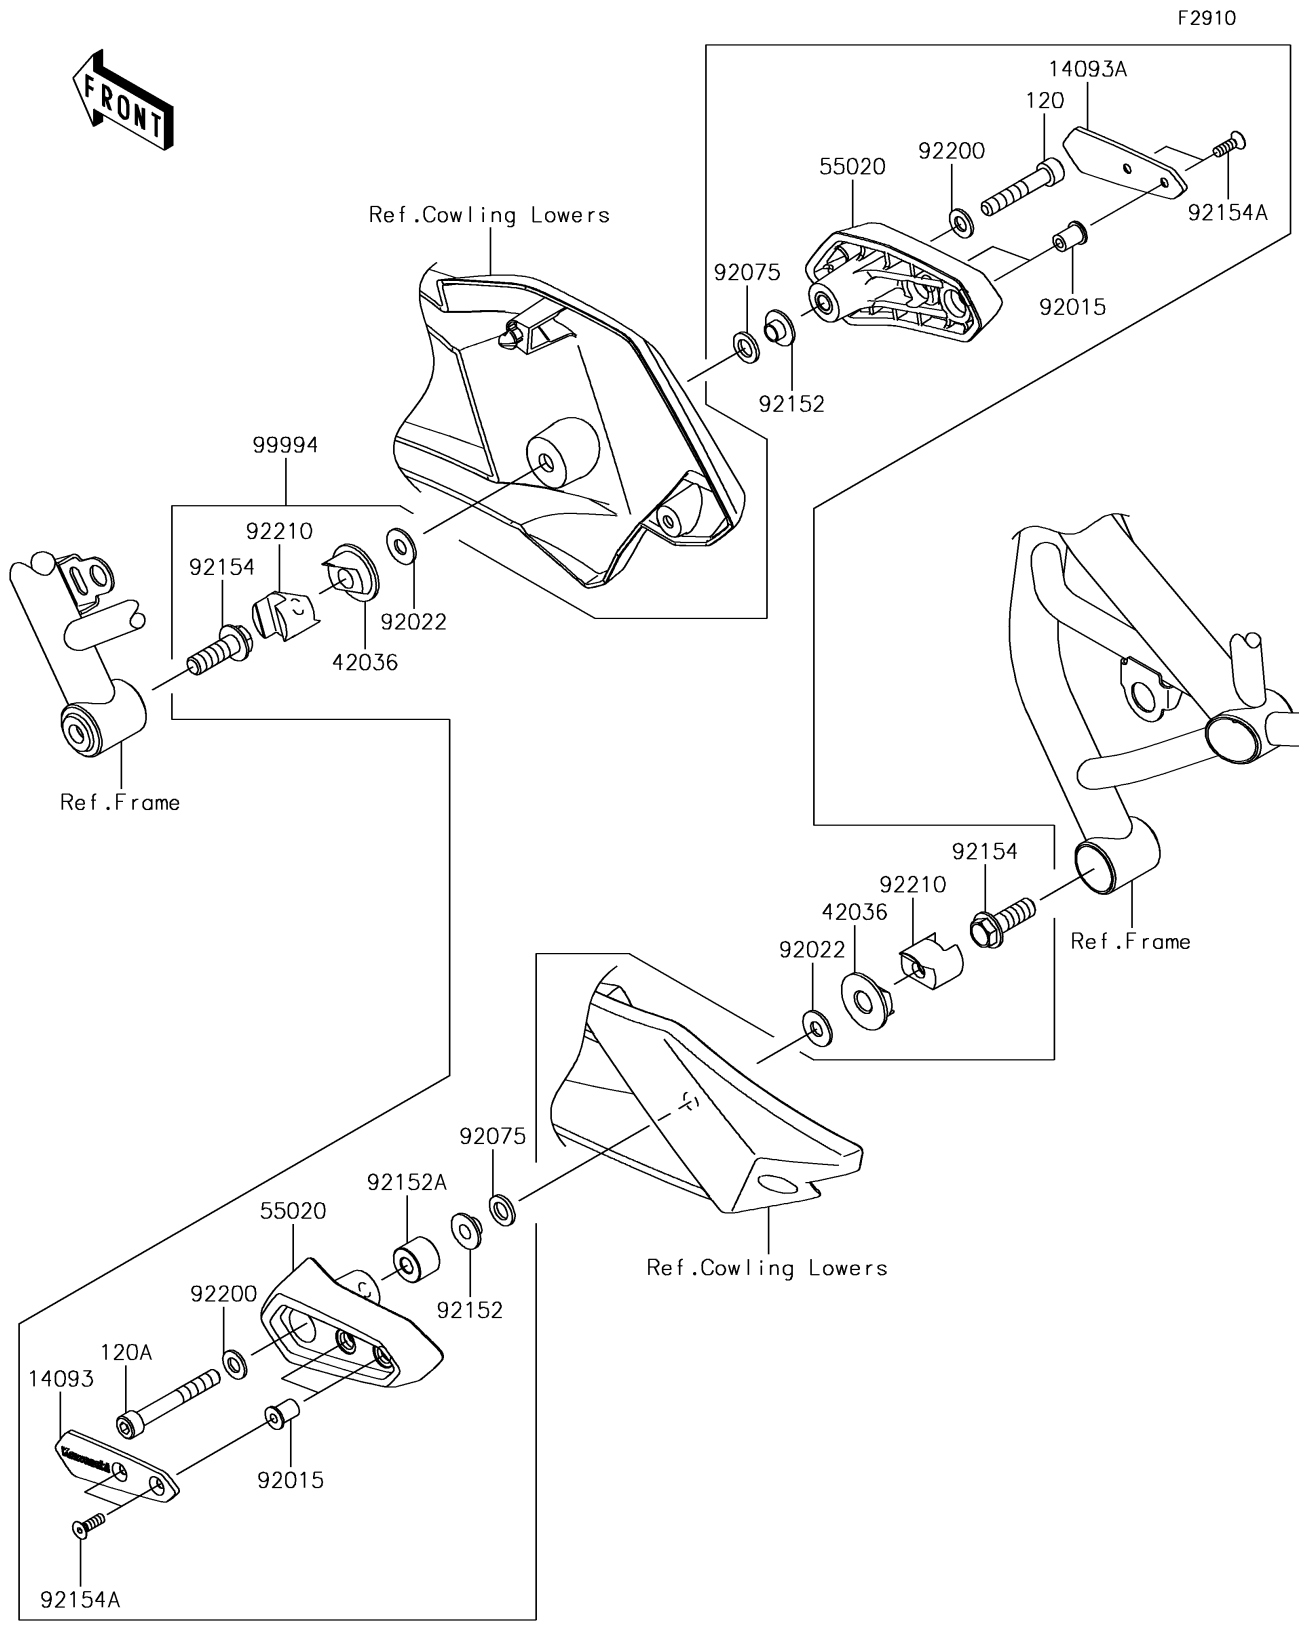

2017 Ninja H2 PARTS DIAGRAM

Accessory(Slider)

2017 Ninja H2 PARTS LIST

Accessory(Slider)

ITEM NAME	PART NUMBER	QUANTITY
COVER,SLIDER,LH (Ref # 14093)	14093-0350	1
COVER,SLIDER,RH (Ref # 14093A)	14093-0351	1
SLEEVE,11X32X17.5 (Ref # 42036)	42036-0765	2
GUARD (Ref # 55020)	55020-1997	2
NUT,WELL,5MM (Ref # 92015)	92015-1757	4
WASHER,8.5X20X1.6,BLACK (Ref # 92022)	92022-1317	2
DAMPER (Ref # 92075)	92075-1564	2
COLLAR,8.1X20X7.5 (Ref # 92152)	92152-1980	2
COLLAR (Ref # 92152A)	92152-1990	1
BOLT,FLANGED,10X30 (Ref # 92154)	92154-0543	2
BOLT,SOCKET,5X16 (Ref # 92154A)	92154-1014	4
WASHER,8.4X16X1.6 (Ref # 92200)	92200-0807	2
NUT,8MM (Ref # 92210)	92210-1421	2
KIT-ACCESSORY,SLIDER (Ref # 99994)	99994-0919	1
BOLT-SOCKET,8X45 (Ref # 120)	120CA0845	1
BOLT-SOCKET,8X60 (Ref # 120A)	120CA0860	1