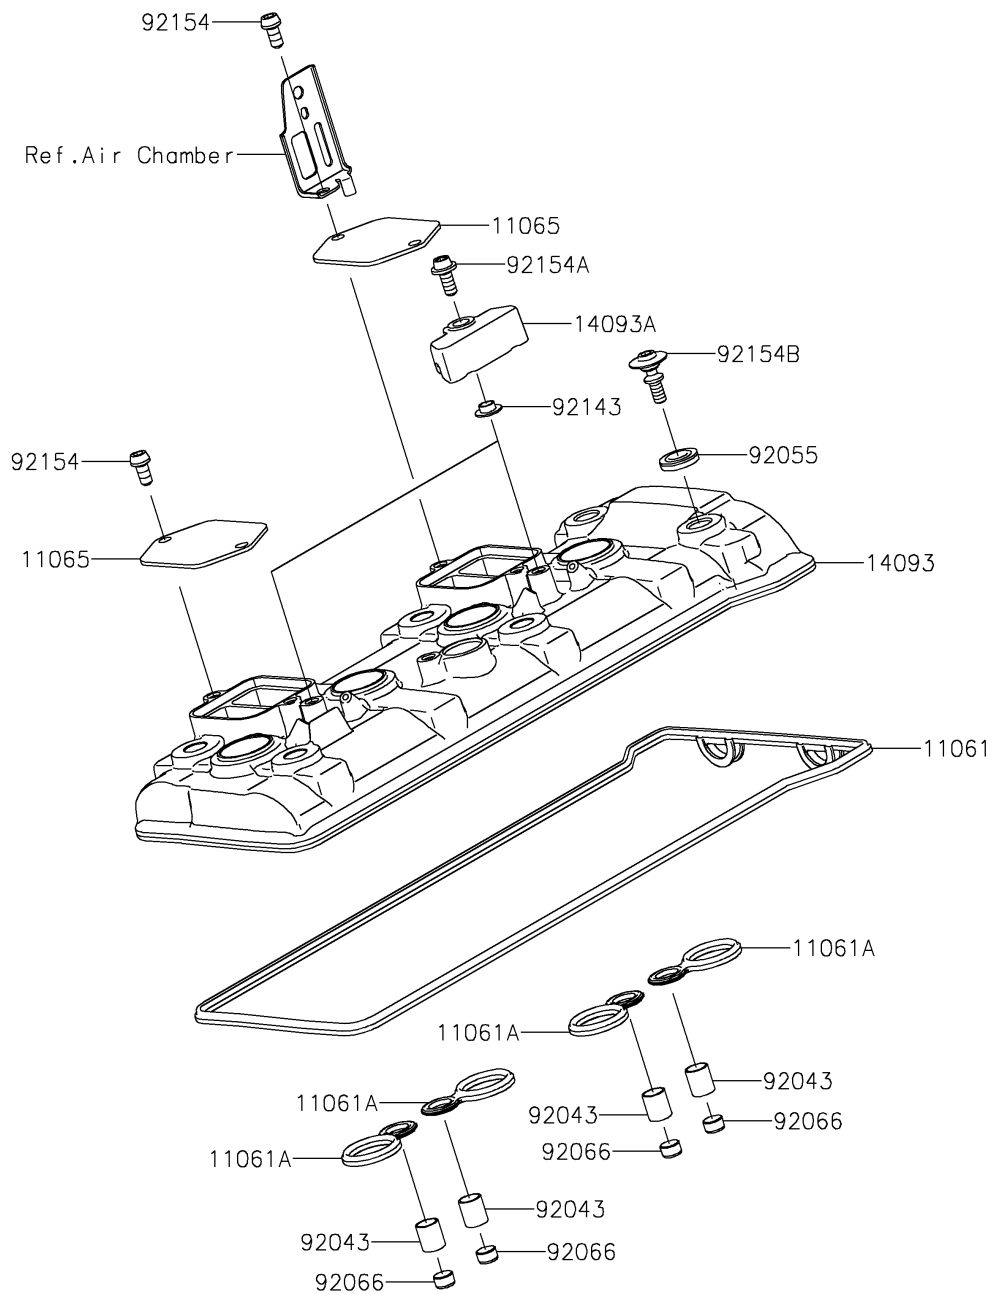

# 2018 NINJA H2™ R PARTS DIAGRAM

## Cylinder Head Cover

E1112

# 2018 NINJA H2™R PARTS LIST

Cylinder Head Cover

ITEM NAME	PART NUMBER	QUANTITY
-----------	-------------	----------