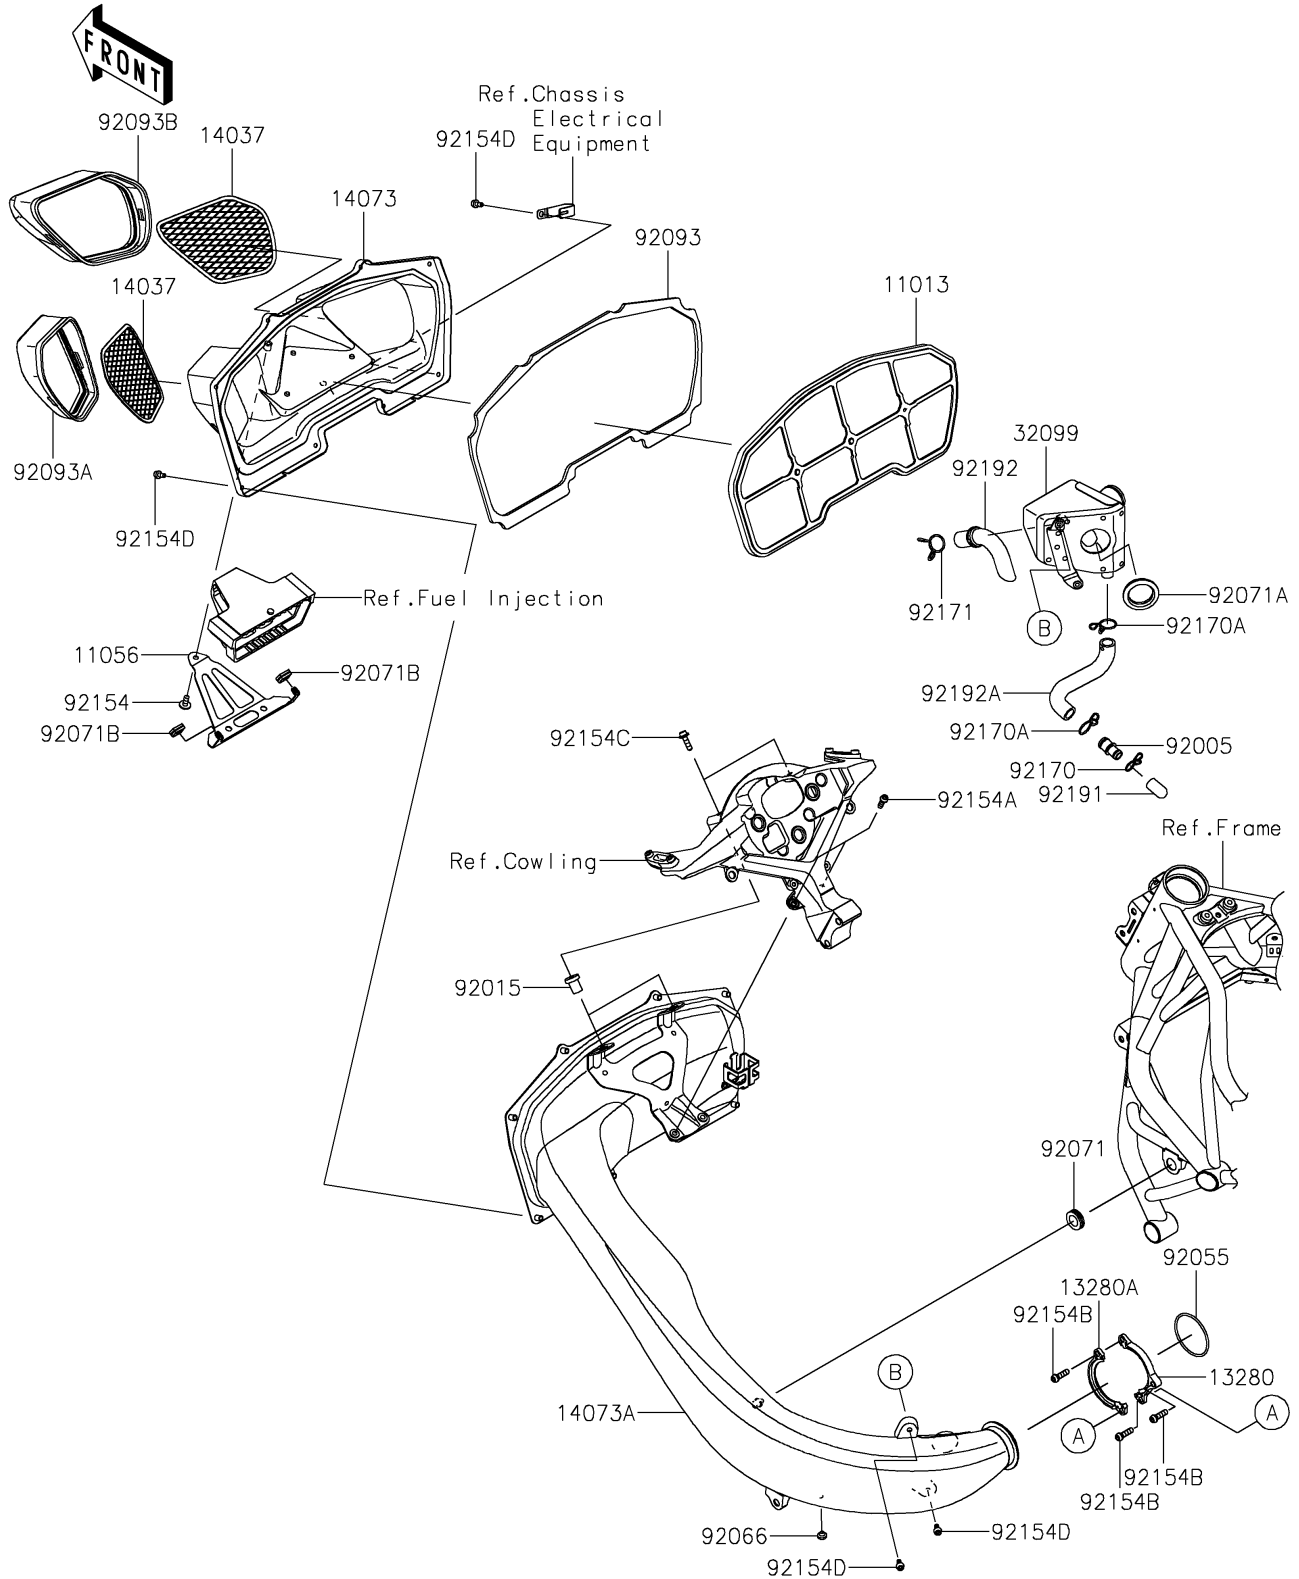

2019 NINJA H2™ R PARTS DIAGRAM

Air Cleaner

E1130

2019 NINJA H2™ R PARTS LIST

Air Cleaner

ITEM NAME	PART NUMBER	QUANTITY
ELEMENT-AIR FILTER (Ref # 11013)	11013-0759	1
BRACKET (Ref # 11056)	11056-7050	1
HOLDER (Ref # 13280)	13280-0825	1
HOLDER (Ref # 13280A)	13280-0834	1
SCREEN (Ref # 14037)	14037-0772	2
DUCT, RAM AIR, FR, CFRP (Ref # 14073)	14073-0807	1
DUCT, RAM AIR, R. CARBON (Ref # 14073A)	14073-0850-53F	1
CASE, REZONATOR, CFRP (Ref # 32099)	32099-0764	1
FITTING (Ref # 92005)	92005-0776	1
NUT, RUBBER, 6MM (Ref # 92015)	92015-1692	2
RING-O (Ref # 92055)	92055-0156	1
PLUG (Ref # 92066)	92066-0824	1
GROMMET (Ref # 92071)	92071-056	1
GROMMET (Ref # 92071A)	92071-0743	1
GROMMET (Ref # 92071B)	92071-0751	2
SEAL (Ref # 92093)	92093-0621	1
SEAL, COWLING, LH (Ref # 92093A)	92093-0623	1
SEAL, COWLING, RH (Ref # 92093B)	92093-0624	1
BOLT, SOCKET, 6X14 (Ref # 92154)	92154-0907	1
BOLT, SOCKET, 6X18 (Ref # 92154A)	92154-1455	2
BOLT, SOCKET, 6X22 (Ref # 92154B)	92154-1456	3
BOLT, SOCKET, 6X20 (Ref # 92154C)	92154-1499	2
BOLT, SOCKET, 6X12 (Ref # 92154D)	92154-1538	10
CLAMP (Ref # 92170)	92170-1695	1
CLAMP (Ref # 92170A)	92170-1997	2
CLAMP (Ref # 92171)	92171-0391	1
TUBE (Ref # 92191)	92191-1704	1
TUBE, BREATHER (Ref # 92192)	92192-1395	1
TUBE, DRAIN (Ref # 92192A)	92192-1426	1