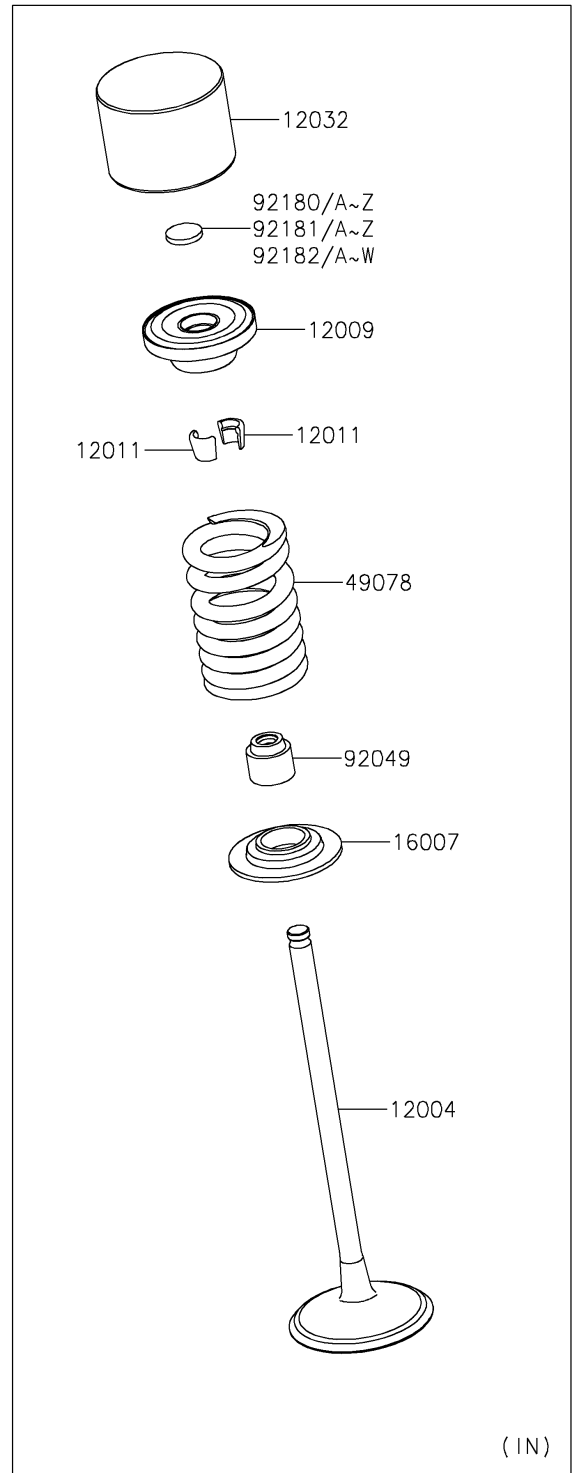

2018 NINJA H2™ R PARTS DIAGRAM

Valve(s)

E1210

2018 NINJA H2™R PARTS LIST

Valve(s)

ITEM NAME	PART NUMBER	QUANTITY
-----------	-------------	----------