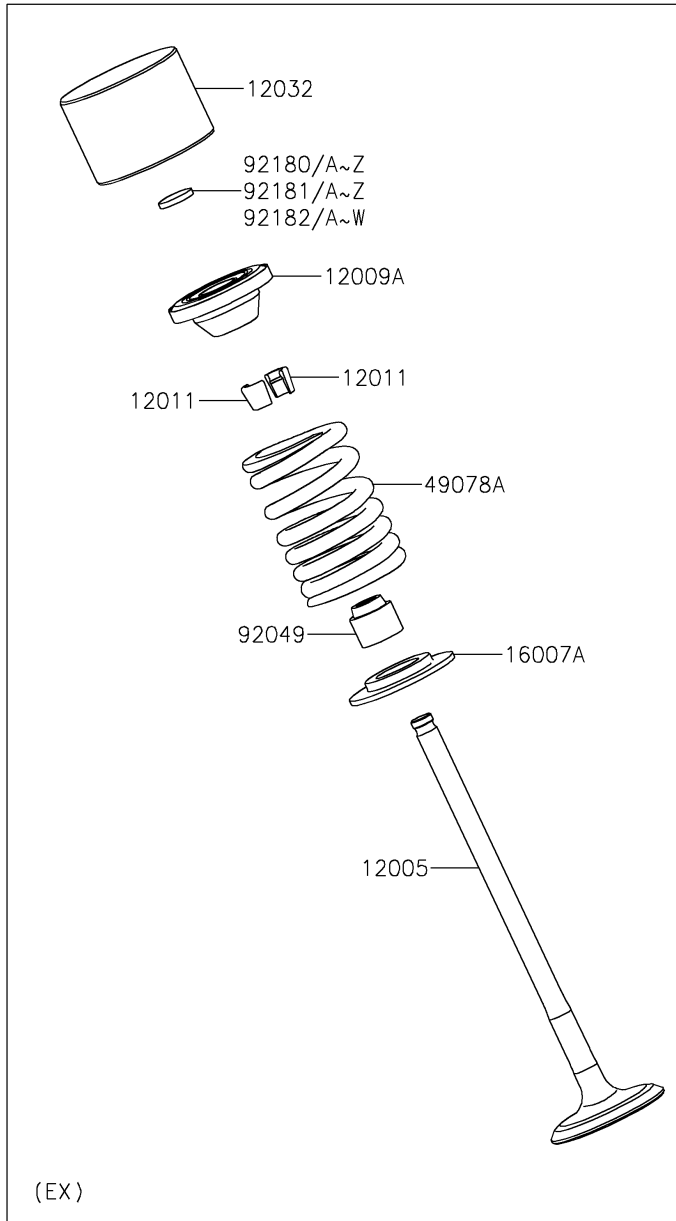

2018 NINJA H2™ R PARTS DIAGRAM

Valve(s)

E1210

2018 NINJA H2™R PARTS LIST

Valve(s)

ITEM NAME	PART NUMBER	QUANTITY
-----------	-------------	----------