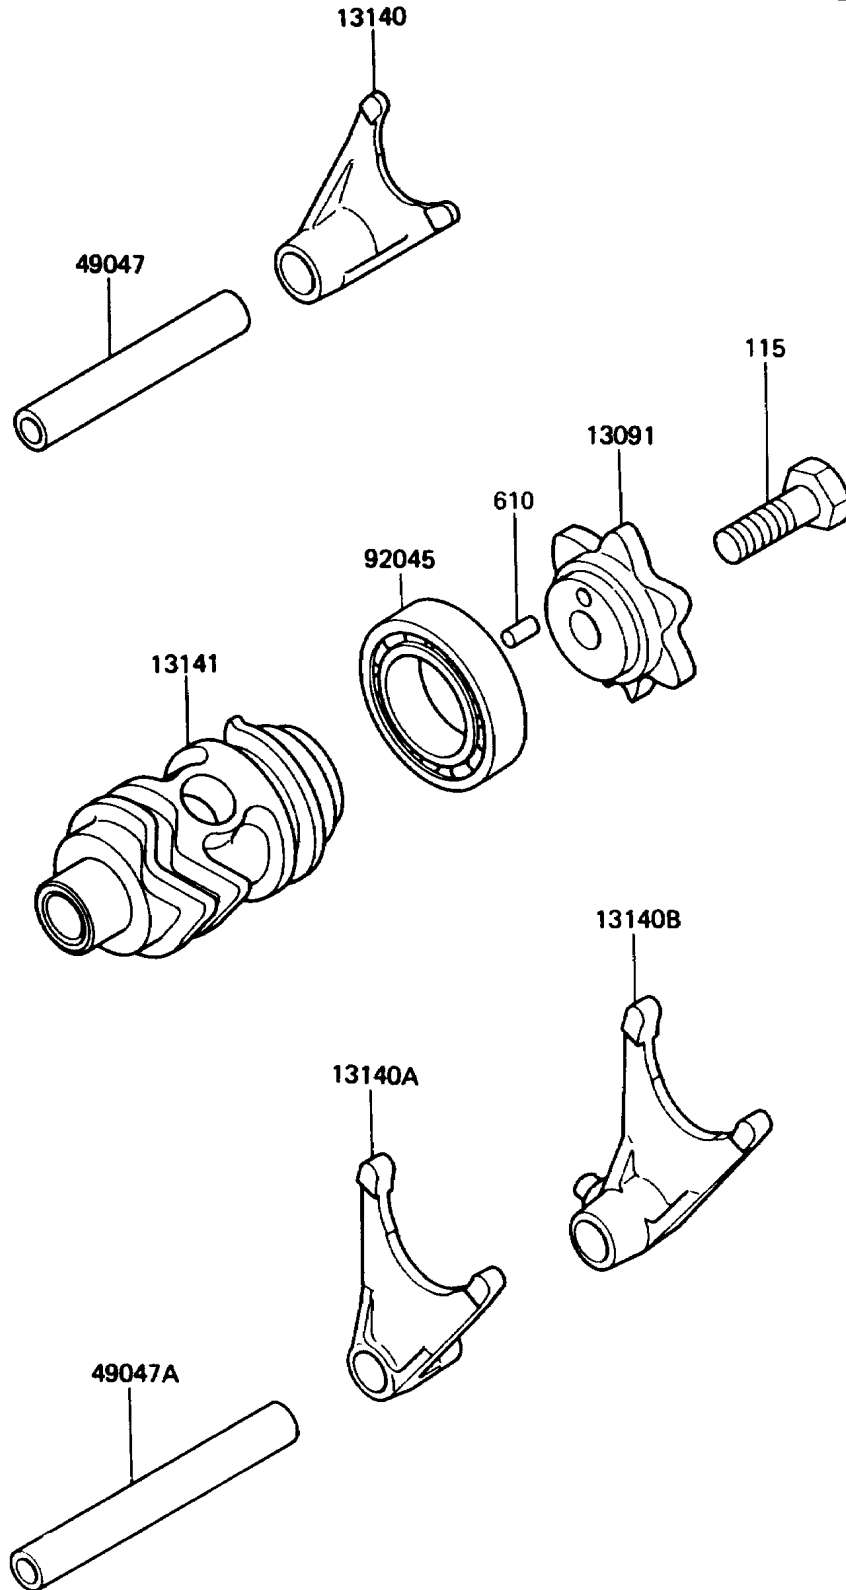

# 1988 Big Wheel PARTS DIAGRAM

Gear Change Drum/Shift Fork(s)

E1362-0105

# 1988 Big Wheel PARTS LIST

Gear Change Drum/Shift Fork(s)

ITEM NAME	PART NUMBER	QUANTITY
HOLDER,CHANGE DRUM (Ref # 13091)	13091-1390	1
FORK-SHIFT,5TH&6TH (Ref # 13140)	13140-1139	1
FORK-SHIFT,2ND&3RD (Ref # 13140A)	13140-1140	1
FORK-SHIFT,LOW&4TH (Ref # 13140B)	13140-1141	1
DRUM-CHANGE (Ref # 13141)	13141-1120	1
ROD-SHIFT,5.9X10X64.5 (Ref # 49047)	49047-1063	1
ROD-SHIFT,5.9X10X81 (Ref # 49047A)	49047-1064	1
BEARING-BALL,#6905 (Ref # 92045)	92045-036	1
BOLT-SMALL-UPSET (Ref # 115)	115G0825	1
ROLLER,4X8 (Ref # 610)	610A0408	1