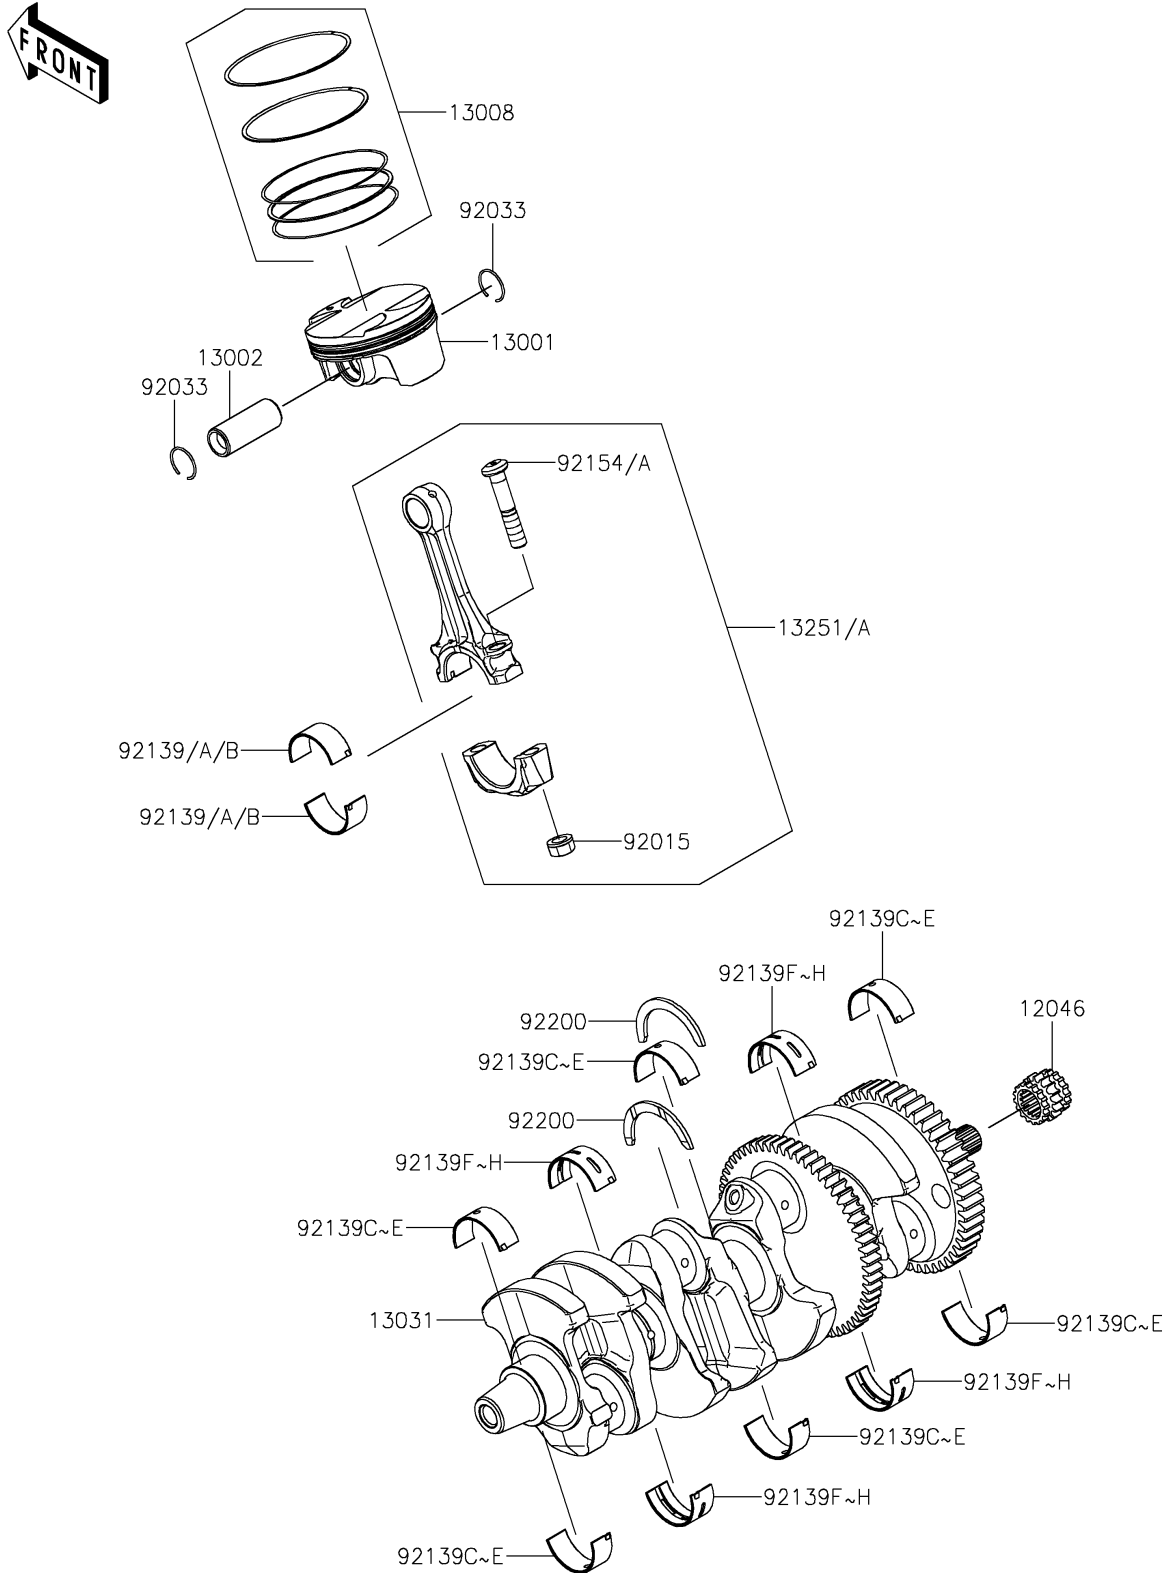

# 2018 NINJA H2™R PARTS DIAGRAM

Crankshaft/Piston(s)

E1320

## 2018 NINJA H2™ R PARTS LIST

### Crankshaft/Piston(s)

ITEM NAME	PART NUMBER	QUANTITY
SPROCKET,16T (Ref # 12046)	12046-0033	1
PISTON-ENGINE (Ref # 13001)	13001-0764	4
PIN-PISTON (Ref # 13002)	13002-0043	4
RING-SET-PISTON (Ref # 13008)	13008-0560	4
CRANKSHAFT-COMP (Ref # 13031)	13031-0802	1
ROD-ASSY-CONNECTING (Ref # 13251)	13251-0729-HH	4
NUT,CONNECTING ROD (Ref # 92015)	92015-1559	8
RING-SNAP,20.5X1.2 (Ref # 92033)	92033-1099	8
BUSHING,CON-ROD,BLUE (Ref # 92139)	92139-0818	8
BUSHING,CON-ROD,BLACK (Ref # 92139A)	92139-0819	AR
BUSHING,CON-ROD,BROWN (Ref # 92139B)	92139-0820	AR
BUSHING,#1&#3&#5,BLUE (Ref # 92139C)	92139-0821	6
BUSHING,#1&#3&#5,BLACK (Ref # 92139D)	92139-0822	AR
BUSHING,#1&#3&#5,BROWN (Ref # 92139E)	92139-0823	AR
BUSHING,#2&#4,BLUE (Ref # 92139F)	92139-0824	4
BUSHING,#2&#4,BLACK (Ref # 92139G)	92139-0825	AR
BUSHING,#2&#4,BROWN (Ref # 92139H)	92139-0826	AR
BOLT,CON-ROD,9X47.5 (Ref # 92154)	92154-2816	8
WASHER,T=2.5 (Ref # 92200)	92200-0744	2