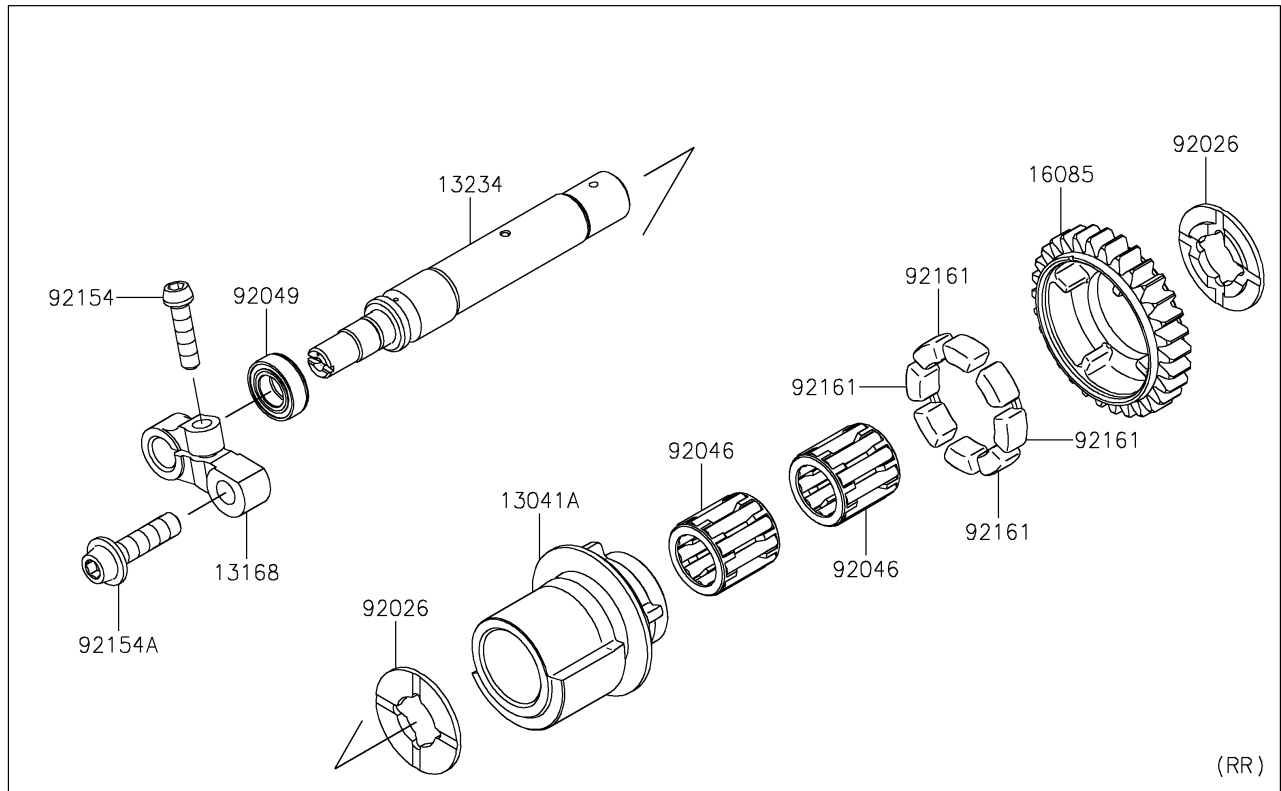

2018 NINJA H2™ R PARTS DIAGRAM

Balancer

E1323

2018 NINJA H2™ R PARTS LIST

Balancer

ITEM NAME	PART NUMBER	QUANTITY
BALANCER,FR (Ref # 13041)	13041-0043	1
BALANCER,RR (Ref # 13041A)	13041-0045	1
LEVER,BACKLASH ADJUSTMENT (Ref # 13168)	13168-0831	2
SHAFT-COMP (Ref # 13234)	13234-0050	1
SHAFT-COMP (Ref # 13234A)	13234-0595	1
GEAR,30T (Ref # 16085)	16085-0621	2
SPACER (Ref # 92026)	92026-0730	4
BEARING-NEEDLE (Ref # 92046)	92046-1266	4
SEAL-OIL (Ref # 92049)	92049-0720	2
BOLT,SOCKET,6X25 (Ref # 92154)	92154-1457	2
BOLT,SOCKET,8X30 (Ref # 92154A)	92154-1679	2
DAMPER (Ref # 92161)	92161-1055	8