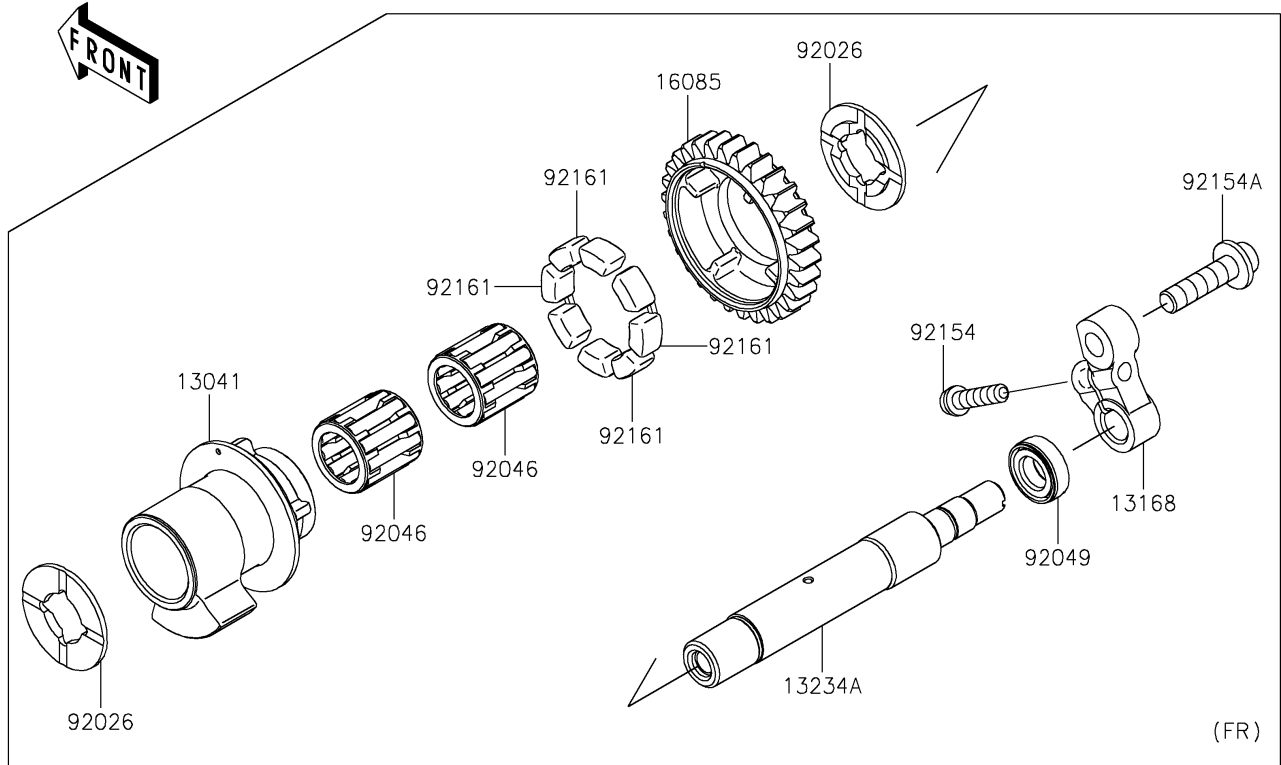

2018 NINJA H2™ R PARTS DIAGRAM

Balancer

E1323

2018 NINJA H2™ R PARTS LIST

Balancer

ITEM NAME	PART NUMBER	QUANTITY
BALANCER,FR (Ref # 13041)	13041-0043	1
BALANCER,RR (Ref # 13041A)	13041-0045	1
LEVER,BACKLASH ADJUSTMENT (Ref # 13168)	13168-0831	2
SHAFT-COMP (Ref # 13234)	13234-0050	1
SHAFT-COMP (Ref # 13234A)	13234-0595	1
GEAR,30T (Ref # 16085)	16085-0621	2
SPACER (Ref # 92026)	92026-0730	4
BEARING-NEEDLE (Ref # 92046)	92046-1266	4
SEAL-OIL (Ref # 92049)	92049-0720	2
BOLT,SOCKET,6X25 (Ref # 92154)	92154-1457	2
BOLT,SOCKET,8X30 (Ref # 92154A)	92154-1679	2
DAMPER (Ref # 92161)	92161-1055	8