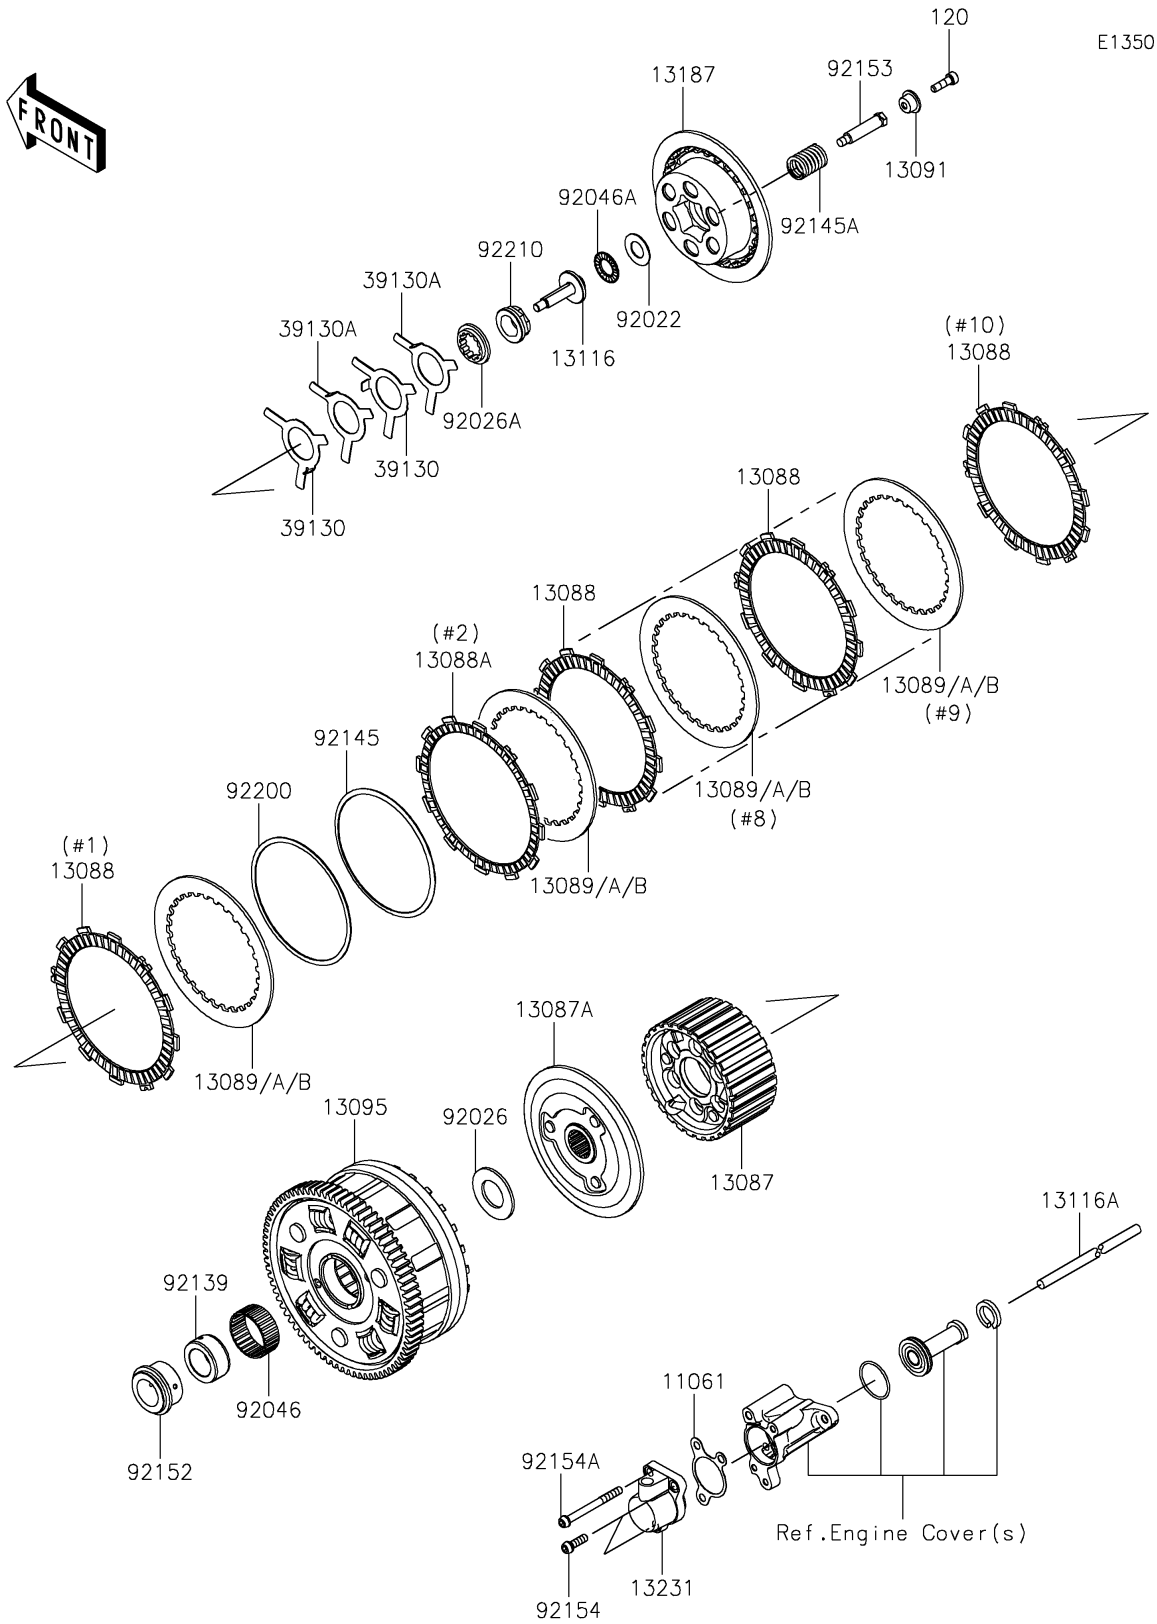

# 2018 NINJA H2™R PARTS DIAGRAM

Clutch

## 2018 NINJA H2™ R PARTS LIST

### Clutch

ITEM NAME	PART NUMBER	QUANTITY
GASKET,CLUTCH RELEASE (Ref # 11061)	11061-1228	1
HUB-CLUTCH (Ref # 13087)	13087-0575	1
HUB-CLUTCH (Ref # 13087A)	13087-0576	1
PLATE-FRICTION (Ref # 13088)	13088-0566	9
PLATE-FRICTION (Ref # 13088A)	13088-0567	1
PLATE-CLUTCH,T=2.0 (Ref # 13089)	13089-0021	AR
PLATE-CLUTCH,T=2.3 (Ref # 13089A)	13089-0027	9
PLATE-CLUTCH,T=2.6 (Ref # 13089B)	13089-0028	AR
HOLDER,CLUTCH SPRING (Ref # 13091)	13091-1840	6
HOUSING-COMP-CLUTCH (Ref # 13095)	13095-0577	1
ROD-PUSH (Ref # 13116)	13116-0732	1
ROD-PUSH (Ref # 13116A)	13116-0738	1
PLATE-CLUTCH OPERATING (Ref # 13187)	13187-0025	1
RELEASE-ASSY-CLUTCH (Ref # 13231)	13231-0008	1
SPRING-LEAF (Ref # 39130)	39130-1078	2
SPRING-LEAF (Ref # 39130A)	39130-1079	2
WASHER,15.1X29X1.0 (Ref # 92022)	92022-1463	1
SPACER,25.5X47X2.5 (Ref # 92026)	92026-022	1
SPACER (Ref # 92026A)	92026-0792	1
BEARING-NEEDLE (Ref # 92046)	92046-0041	1
BEARING-NEEDLE,AXK1102 (Ref # 92046A)	92046-1052	1
BUSHING,25X38X17.3 (Ref # 92139)	92139-0304	1
SPRING (Ref # 92145)	92145-1250	1
SPRING (Ref # 92145A)	92145-1662	6
COLLAR (Ref # 92152)	92152-0866	1
BOLT (Ref # 92153)	92153-0797	6
BOLT,SOCKET,6X20 (Ref # 92154)	92154-1623	2
BOLT,SOCKET,6X65 (Ref # 92154A)	92154-1624	1
WASHER,T=1.0 (Ref # 92200)	92200-1579	1

### Clutch

ITEM NAME	PART NUMBER	QUANTITY
NUT (Ref # 92210)	92210-0397	1
BOLT-SOCKET,6X20 (Ref # 120)	120Q0620	6