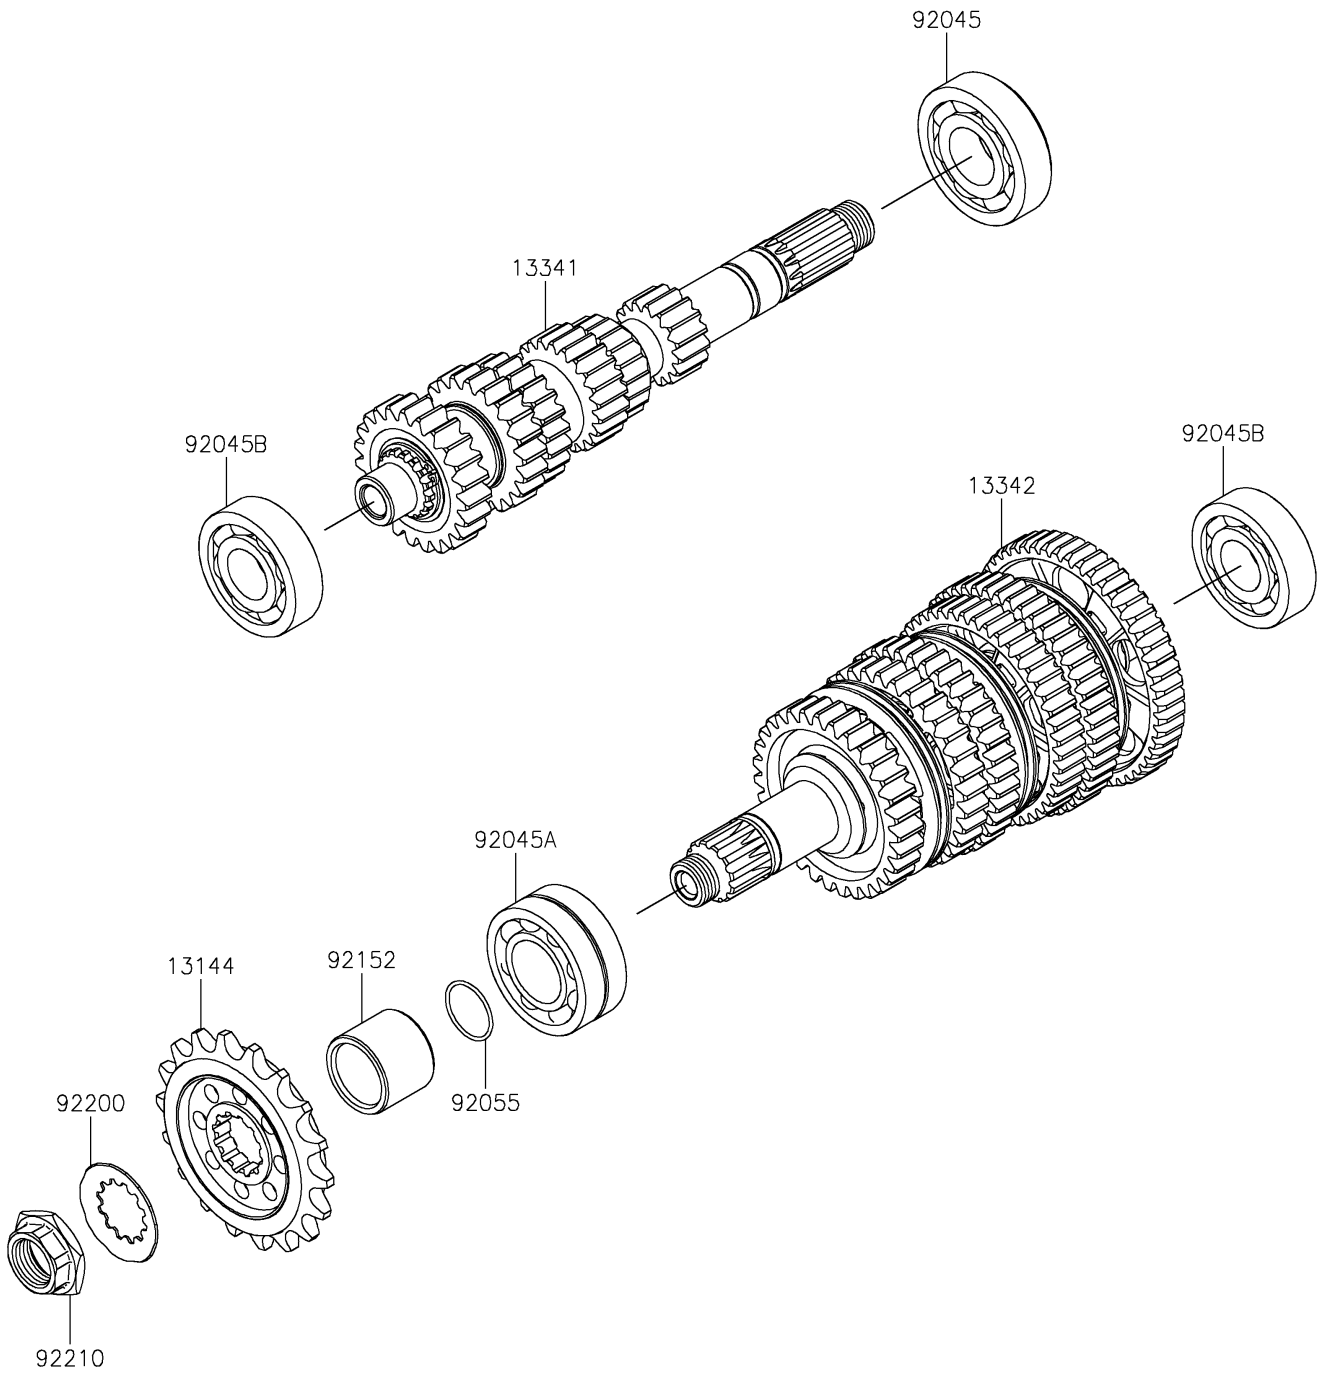

2018 NINJA H2™R PARTS DIAGRAM

Transmission

E1361

2018 NINJA H2™ R PARTS LIST

Transmission

ITEM NAME	PART NUMBER	QUANTITY
SPROCKET-OUTPUT,18T (Ref # 13144)	13144-0575	1
TRANSMISSION-ASSY INPUT (Ref # 13341)	13341-0606	1
TRANSMISSION-ASSY OUTPUT (Ref # 13342)	13342-0610	1
BEARING-BALL,830045-5SH2 (Ref # 92045)	92045-0047	1
BEARING-BALL,DAC2857NSSH6CS9 (Ref # 92045A)	92045-0049	1
BEARING-BALL,63/22LU (Ref # 92045B)	92045-0156	2
RING-O,23.5X1.5 (Ref # 92055)	92055-0823	1
COLLAR,27.5X35X27.7 (Ref # 92152)	92152-1954	1
WASHER,23.9X45X1.0 (Ref # 92200)	92200-0260	1
NUT,20MM (Ref # 92210)	92210-0942	1