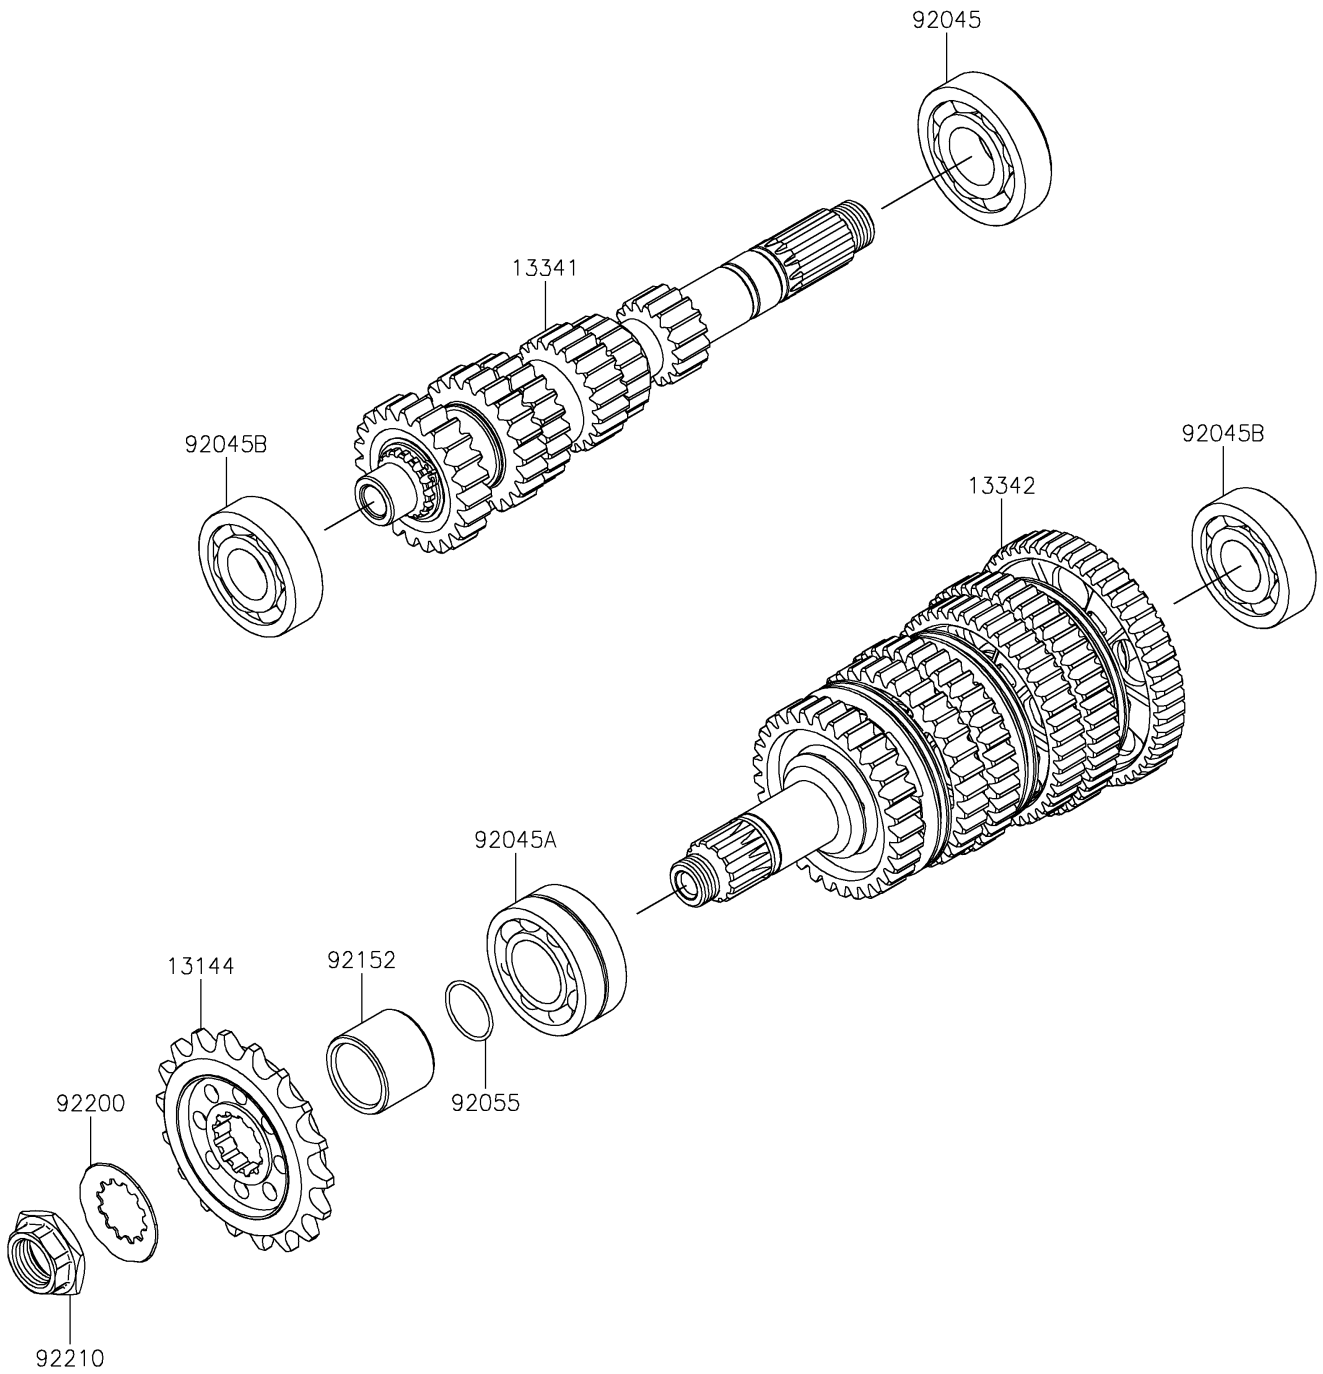

2020 NINJA H2™R PARTS DIAGRAM

Transmission

E1361

2020 NINJA H2™ R PARTS LIST

Transmission

ITEM NAME	PART NUMBER	QUANTITY
SPROCKET-OUTPUT,18T (Ref # 13144)	13144-0575	1
TRANSMISSION-ASSY INPUT (Ref # 13341)	13341-0606	1
TRANSMISSION-ASSY OUTPUT (Ref # 13342)	13342-0610	1
BEARING-BALL,830045-5SH2 (Ref # 92045)	92045-0047	1
BEARING-BALL,DAC2857NSSH6CS9 (Ref # 92045A)	92045-0049	1
BEARING-BALL,63/22LU (Ref # 92045B)	92045-0156	2
RING-O,23.5X1.5 (Ref # 92055)	92055-0823	1
COLLAR,27.5X35X27.7 (Ref # 92152)	92152-1954	1
WASHER,23.9X45X1.0 (Ref # 92200)	92200-0260	1
NUT,20MM (Ref # 92210)	92210-0942	1