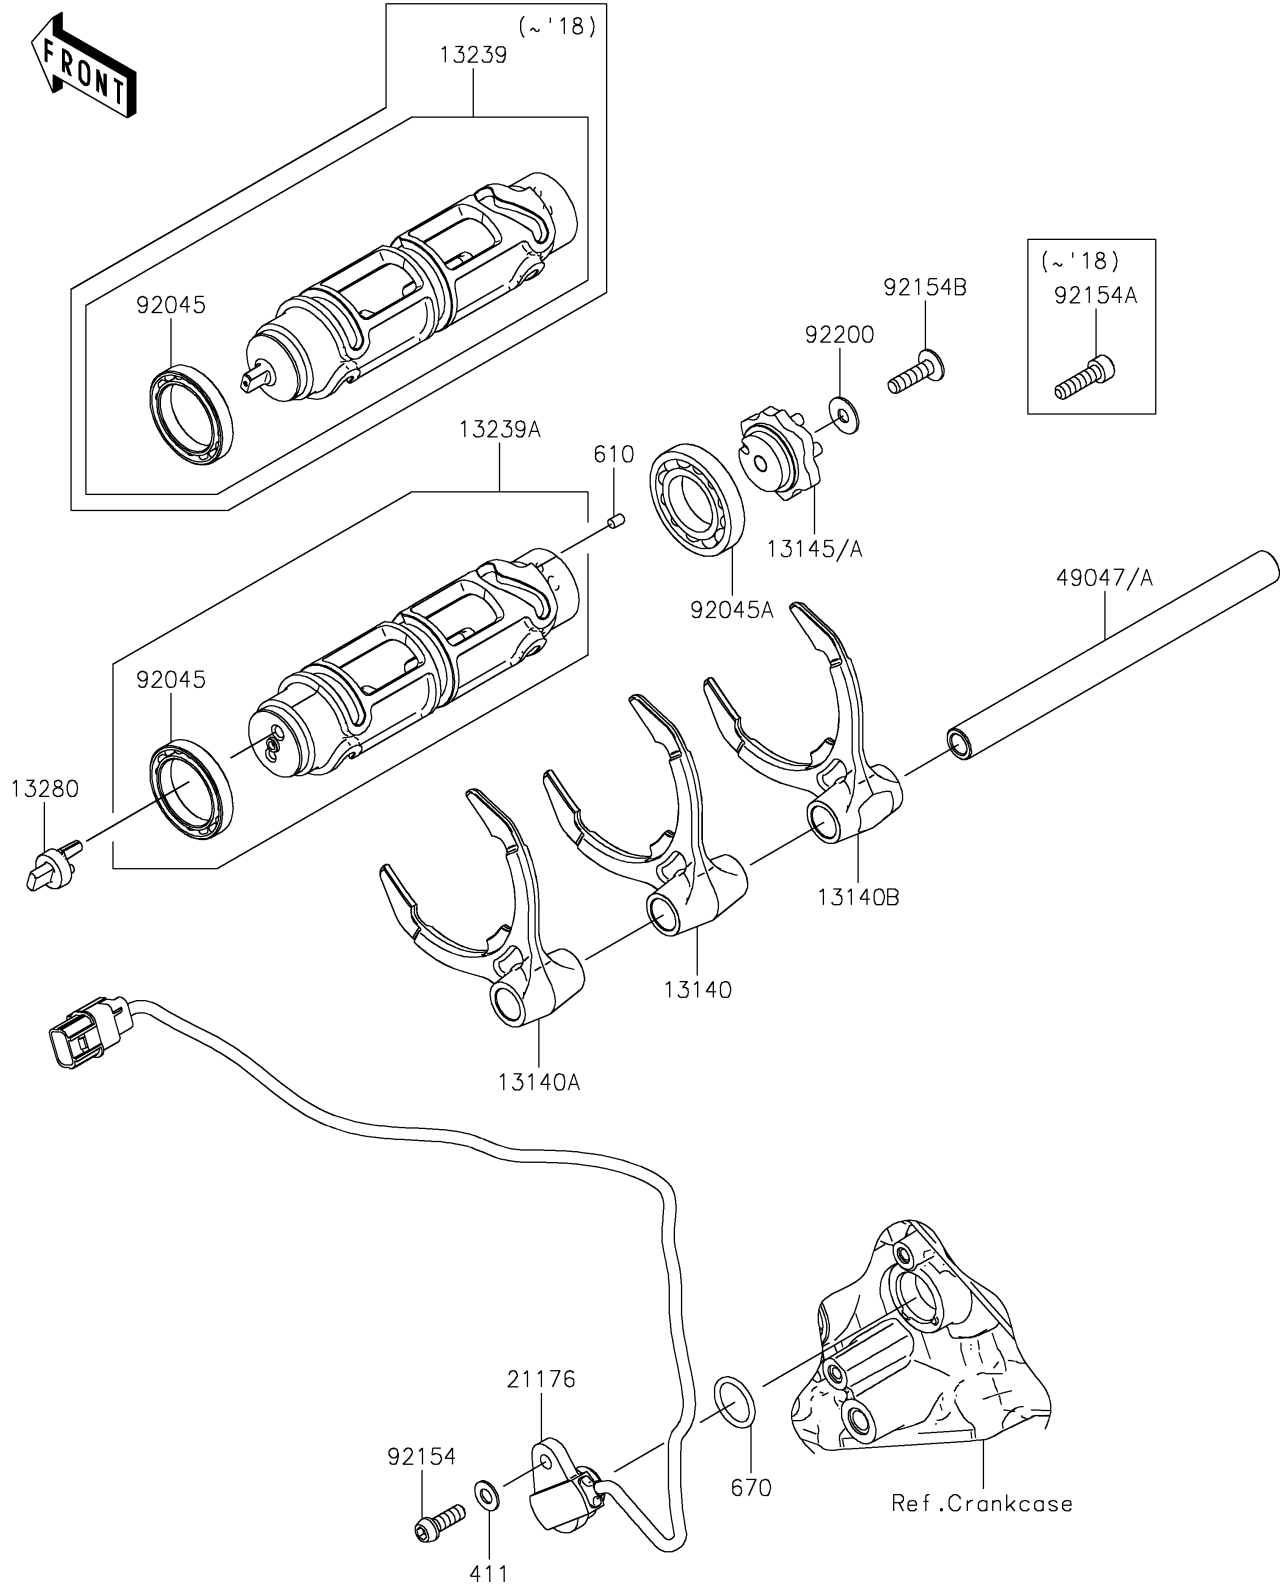

2018 NINJA H2™ R PARTS DIAGRAM

Gear Change Drum/Shift Fork(s)

E1362

2018 NINJA H2™ R PARTS LIST

Gear Change Drum/Shift Fork(s)

ITEM NAME	PART NUMBER	QUANTITY
FORK-SHIFT,3RD&4TH (Ref # 13140)	13140-0645	1
FORK-SHIFT,5TH&6TH (Ref # 13140A)	13140-0646	1
FORK-SHIFT,1ST&2ND (Ref # 13140B)	13140-0649	1
CAM-CHANGE DRUM (Ref # 13145)	13145-0566	1
DRUM-ASSY-CHANGE (Ref # 13239)	13239-0040	1
SENSOR,GEAR POSITION (Ref # 21176)	21176-0787	1
ROD-SHIFT (Ref # 49047)	49047-0049	1
BEARING-BALL,6806 (Ref # 92045)	92045-0826	1
BEARING-BALL,16005 (Ref # 92045A)	92045-1045	1
BOLT,SOCKET,6X18 (Ref # 92154)	92154-1455	1
BOLT,SOCKET,6X22 (Ref # 92154A)	92154-1542	1
WASHER,6X16X1 (Ref # 92200)	92200-2145	1
WASHER-PLAIN,6MM (Ref # 411)	411AA0600	1
ROLLER,4X6 (Ref # 610)	610A0406	1
O RING,18MM (Ref # 670)	670D2018	1