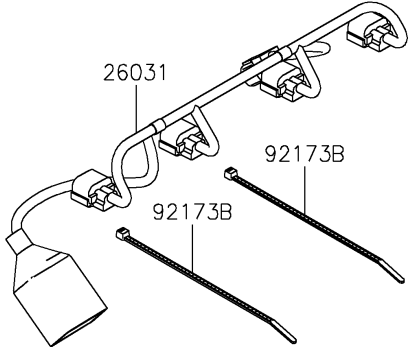

2019 NINJA H2™ R PARTS DIAGRAM

Throttle

2019 NINJA H2™ R PARTS LIST

Throttle

ITEM NAME	PART NUMBER	QUANTITY
CAP (Ref # 11065)	11065-0904	8
DUCT,AIR FANNEL (Ref # 14073)	14073-0804	4
INSULATOR (Ref # 16073)	16073-0825	4
THROTTLE-ASSY (Ref # 16163)	16163-0880	1
SENSOR,BOOST (Ref # 21176)	21176-3777	2
HARNESS (Ref # 26031)	26031-1782	1
PIPE-COMP (Ref # 31064)	31064-0674	1
NOZZLE-INJECTION (Ref # 49033)	49033-0035	4
PIPE-INJECTION (Ref # 49056)	49056-0037	2
FILTER-AIR (Ref # 49064)	49064-0004	4
FITTING (Ref # 92005)	92005-1380	4
RING-O,INJECTION NOZZLE (Ref # 92055)	92055-0124	4
RING-O (Ref # 92055A)	92055-0761	2
RING-O (Ref # 92055B)	92055-0817	4
RING-O (Ref # 92055C)	92055-0840	4
SPRING,PILOT AIR SCREW (Ref # 92144)	92144-1674	4
BOLT,SOCKET,5X28 (Ref # 92154)	92154-1451	7
BOLT,SOCKET,5X16 (Ref # 92154A)	92154-1568	8
BOLT,TORX,4X10 (Ref # 92154B)	92154-1790	12
DAMPER (Ref # 92161)	92161-0673	2
SCREW (Ref # 92172)	92172-0156	4
SCREW,PIPE INJECTION (Ref # 92172A)	92172-0828	4
CLAMP (Ref # 92173)	92173-1420	18
CLAMP (Ref # 92173A)	92173-1421	8
CLAMP (Ref # 92173B)	92173-1470	2
TUBE,3.2X7.4X30 (Ref # 92191)	92191-1550	2
TUBE,3.2X7.4X40 (Ref # 92191A)	92191-1551	1
TUBE,3.2X7.4X115 (Ref # 92192)	92192-0131	1
TUBE,3.2X7.4X45 (Ref # 92192A)	92192-1445	2

2019 NINJA H2™ R PARTS LIST

Throttle

ITEM NAME	PART NUMBER	QUANTITY
TUBE,3.2X7.4X75 (Ref # 92192B)	92192-1446	1
TUBE (Ref # 92192C)	92192-1492	1
TUBE (Ref # 92192D)	92192-1493	1
WASHER,PILOT AIR SCREW (Ref # 92200)	92200-1564	4
WASHER (Ref # 92200A)	92200-3807	4