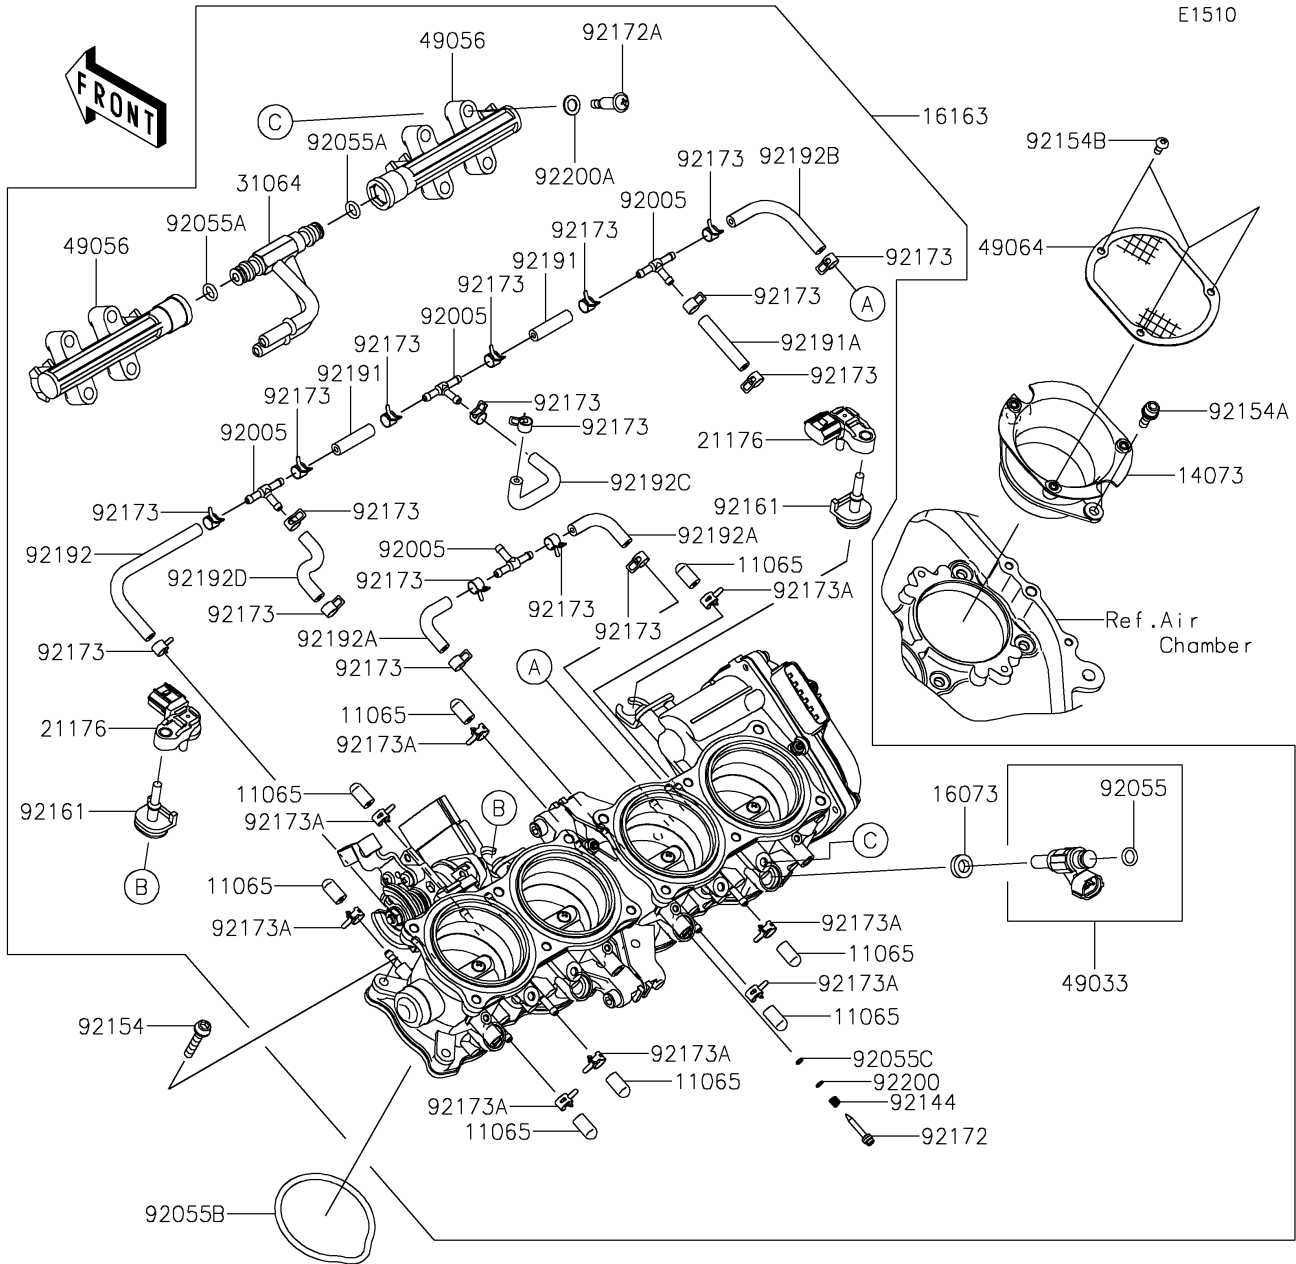

2019 NINJA H2™ R PARTS DIAGRAM

Throttle

2019 NINJA H2™ R PARTS LIST

Throttle

ITEM NAME	PART NUMBER	QUANTITY
CAP (Ref # 11065)	11065-0904	8
DUCT,AIR FANNEL (Ref # 14073)	14073-0804	4
INSULATOR (Ref # 16073)	16073-0825	4
THROTTLE-ASSY (Ref # 16163)	16163-0880	1
SENSOR,BOOST (Ref # 21176)	21176-3777	2
HARNESS (Ref # 26031)	26031-1782	1
PIPE-COMP (Ref # 31064)	31064-0674	1
NOZZLE-INJECTION (Ref # 49033)	49033-0035	4
PIPE-INJECTION (Ref # 49056)	49056-0037	2
FILTER-AIR (Ref # 49064)	49064-0004	4
FITTING (Ref # 92005)	92005-1380	4
RING-O,INJECTION NOZZLE (Ref # 92055)	92055-0124	4
RING-O (Ref # 92055A)	92055-0761	2
RING-O (Ref # 92055B)	92055-0817	4
RING-O (Ref # 92055C)	92055-0840	4
SPRING,PILOT AIR SCREW (Ref # 92144)	92144-1674	4
BOLT,SOCKET,5X28 (Ref # 92154)	92154-1451	7
BOLT,SOCKET,5X16 (Ref # 92154A)	92154-1568	8
BOLT,TORX,4X10 (Ref # 92154B)	92154-1790	12
DAMPER (Ref # 92161)	92161-0673	2
SCREW (Ref # 92172)	92172-0156	4
SCREW,PIPE INJECTION (Ref # 92172A)	92172-0828	4
CLAMP (Ref # 92173)	92173-1420	18
CLAMP (Ref # 92173A)	92173-1421	8
CLAMP (Ref # 92173B)	92173-1470	2
TUBE,3.2X7.4X30 (Ref # 92191)	92191-1550	2
TUBE,3.2X7.4X40 (Ref # 92191A)	92191-1551	1
TUBE,3.2X7.4X115 (Ref # 92192)	92192-0131	1
TUBE,3.2X7.4X45 (Ref # 92192A)	92192-1445	2

2019 NINJA H2™ R PARTS LIST

Throttle

ITEM NAME	PART NUMBER	QUANTITY
TUBE,3.2X7.4X75 (Ref # 92192B)	92192-1446	1
TUBE (Ref # 92192C)	92192-1492	1
TUBE (Ref # 92192D)	92192-1493	1
WASHER,PILOT AIR SCREW (Ref # 92200)	92200-1564	4
WASHER (Ref # 92200A)	92200-3807	4