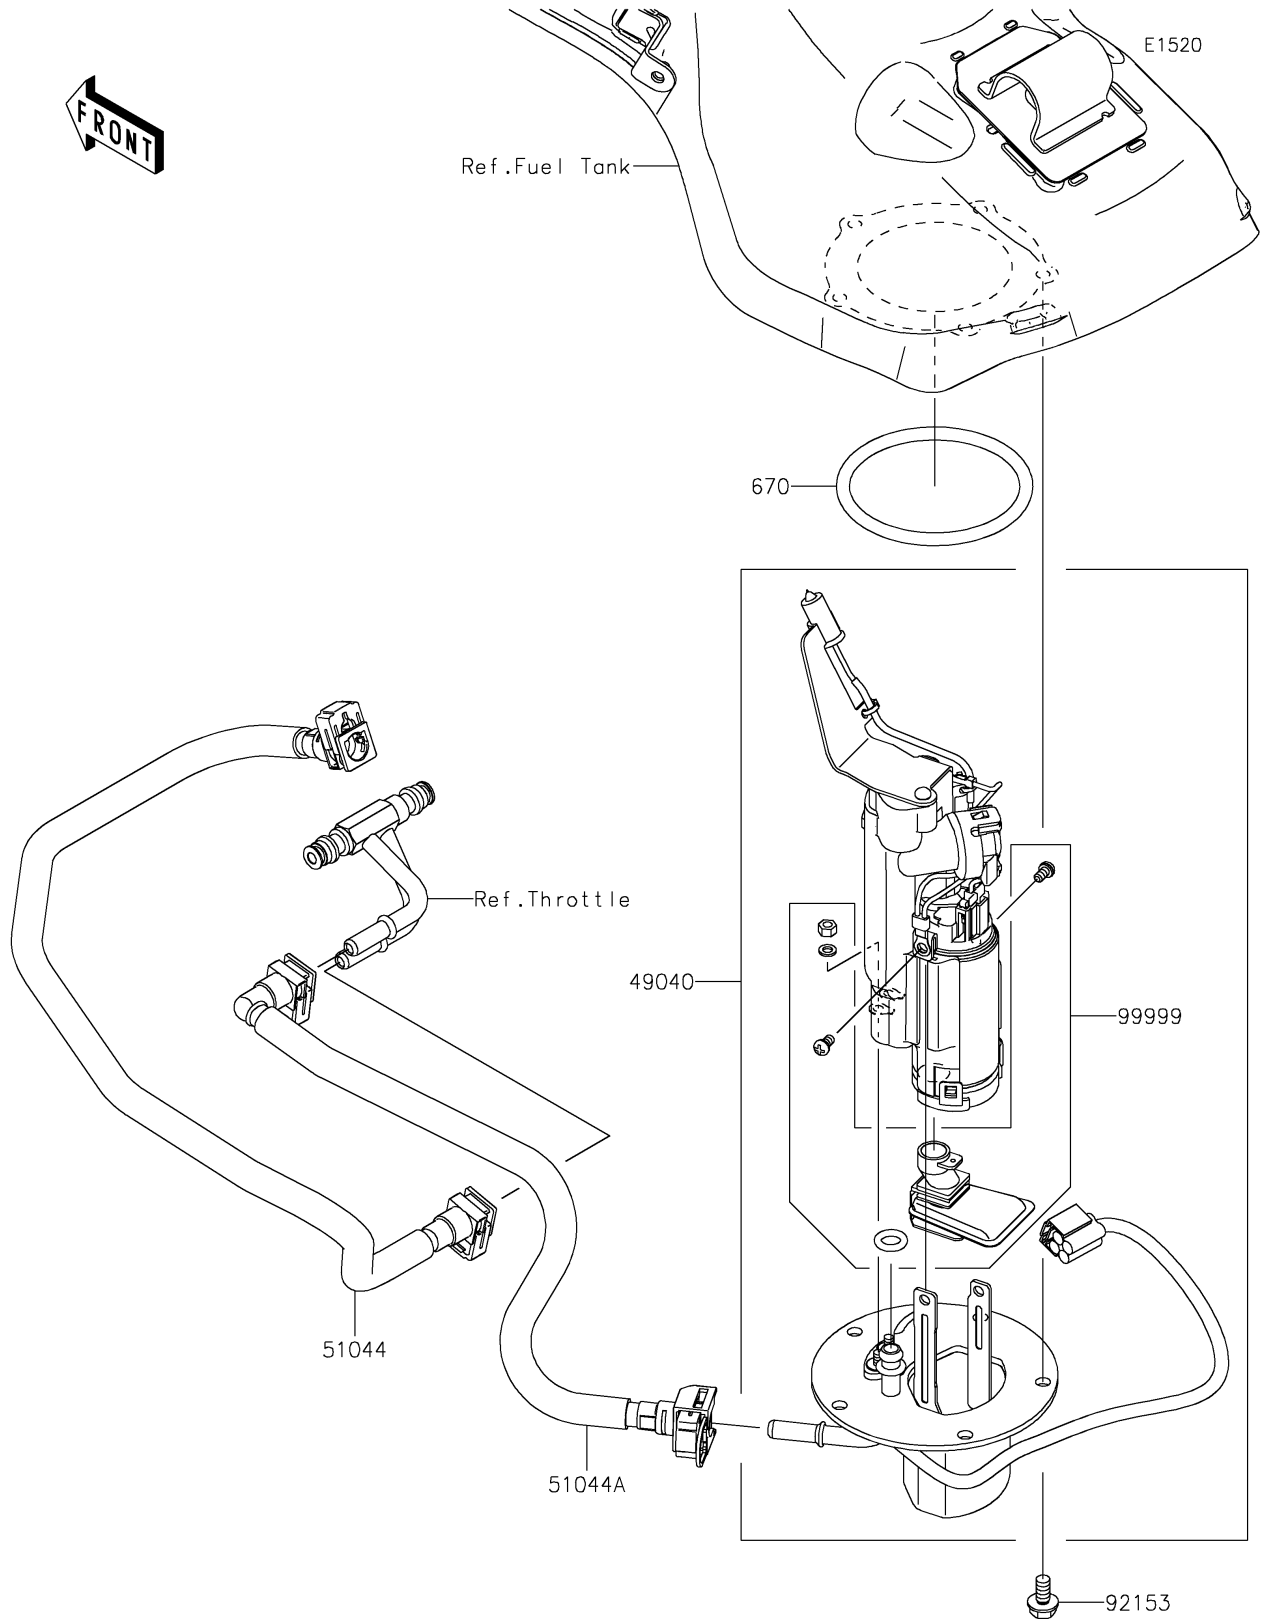

2018 NINJA H2™ R PARTS DIAGRAM

Fuel Pump

2018 NINJA H2™ R PARTS LIST

Fuel Pump

ITEM NAME	PART NUMBER	QUANTITY
PUMP-FUEL (Ref # 49040)	49040-0741	1
TUBE-ASSY (Ref # 51044)	51044-0860	1
TUBE-ASSY (Ref # 51044A)	51044-0861	1
BOLT,FLANGED,6X12 (Ref # 92153)	92153-1283	5
KIT,FUEL FILTER (Ref # 99999)	99999-0520	1
O RING (Ref # 670)	670E5075	1