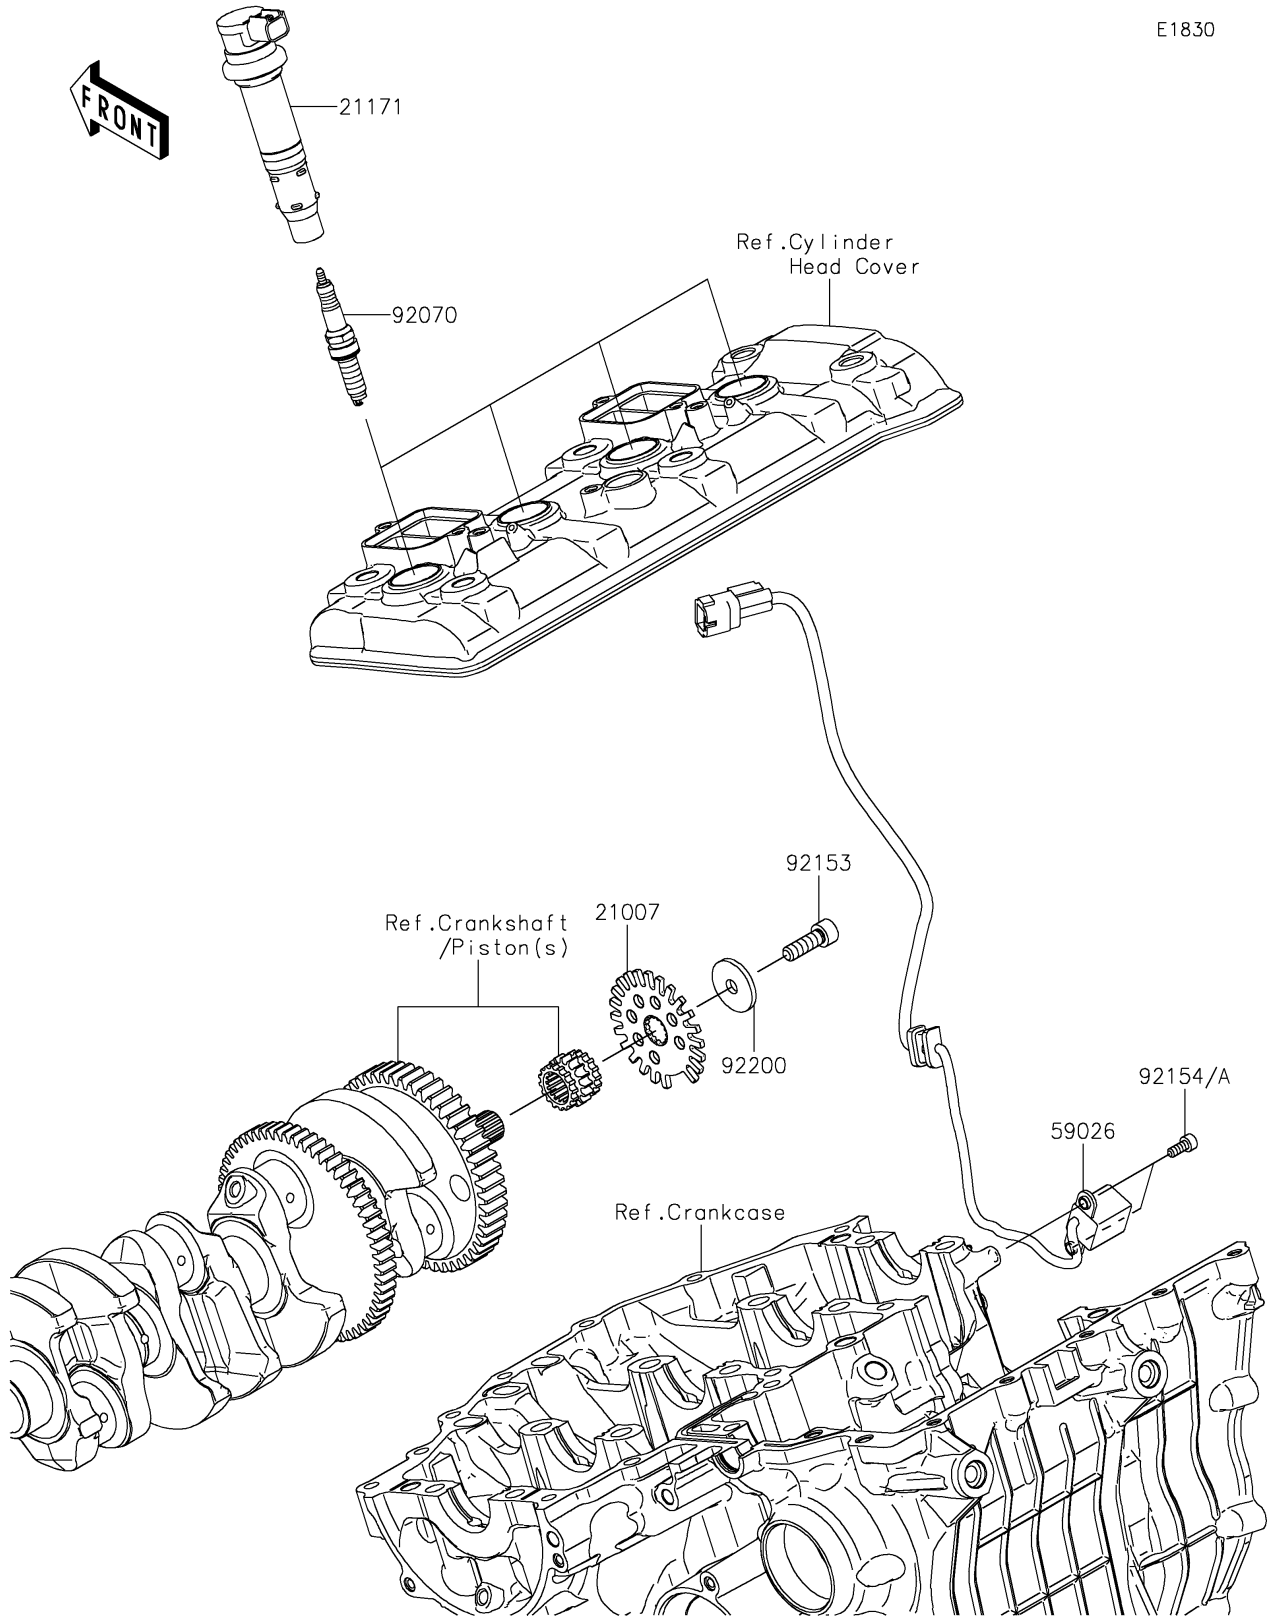

2018 NINJA H2™ R PARTS DIAGRAM

Ignition System

E1830

2018 NINJA H2™ R PARTS LIST

Ignition System

ITEM NAME	PART NUMBER	QUANTITY
ROTOR,PULSING (Ref # 21007)	21007-0622	1
COIL-ASSY-IGNITION (Ref # 21171)	21171-0732	4
COIL-PULSING (Ref # 59026)	59026-0042	1
PLUG-SPARK,SILMAR9B9(NGK) (Ref # 92070)	92070-0047	4
BOLT,8X25 (Ref # 92153)	92153-1191	1
BOLT,SOCKET,5X12 (Ref # 92154A)	92154-1540	2
WASHER,8.2X30X3 (Ref # 92200)	92200-2142	1