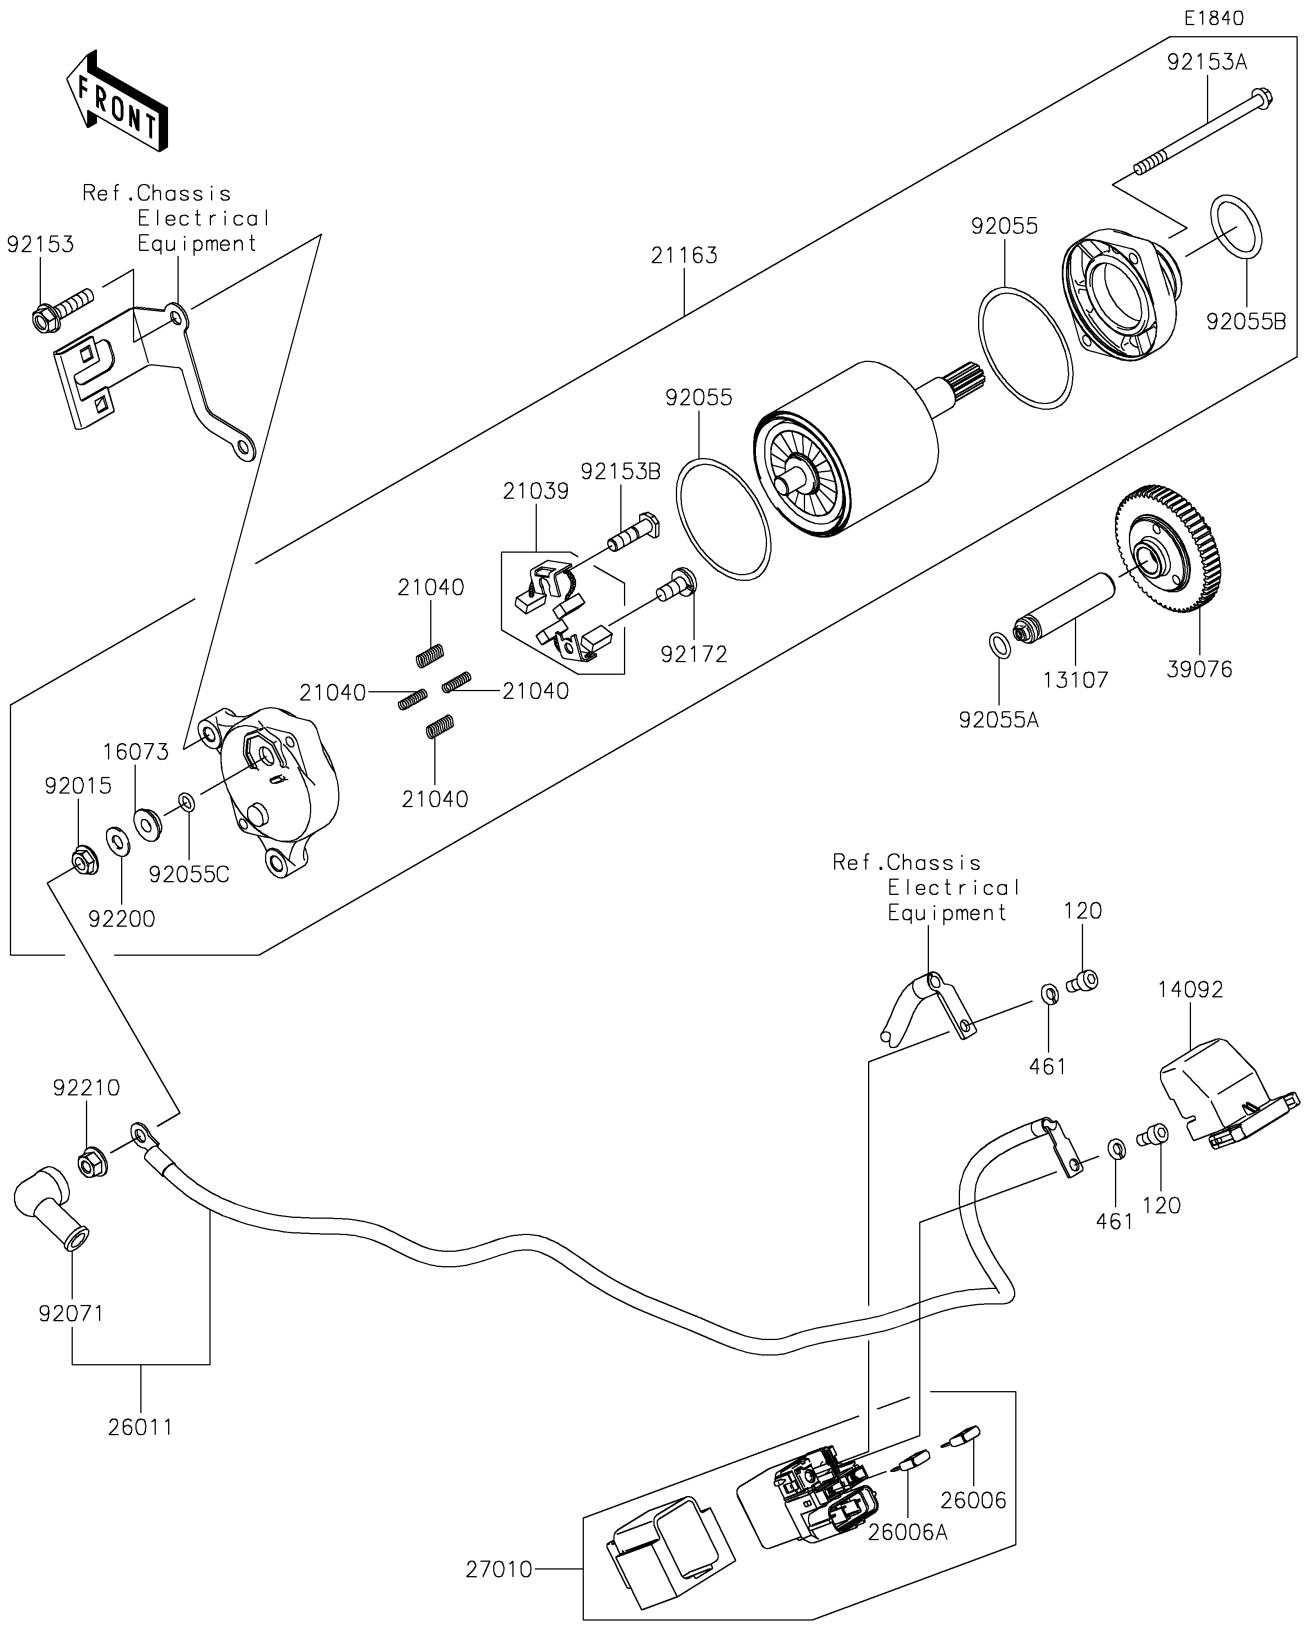

2018 NINJA H2™ R PARTS DIAGRAM

Starter Motor

2018 NINJA H2™ R PARTS LIST

Starter Motor

ITEM NAME	PART NUMBER	QUANTITY
SHAFT (Ref # 13107)	13107-0813	1
COVER (Ref # 14092)	14092-0109	1
INSULATOR (Ref # 16073)	16073-0053	1
BRUSH,CARBON (Ref # 21039)	21039-0004	1
SPRING-BRUSH (Ref # 21040)	21040-0003	4
STARTER-ELECTRIC (Ref # 21163)	21163-0750	1
FUSE,MINI BLADE,15A,BLUE (Ref # 26006)	26006-0001	1
FUSE,MINI BLADE,30A,GREEN (Ref # 26006A)	26006-1080	1
WIRE-LEAD (Ref # 26011)	26011-0910	1
SWITCH (Ref # 27010)	27010-0773	1
LIMITER (Ref # 39076)	39076-0025	1
NUT,STARTER MOTOR (Ref # 92015)	92015-1476	1
RING-O (Ref # 92055)	92055-0136	2
RING-O,8.8X1.9 (Ref # 92055A)	92055-099	1
RING-O (Ref # 92055B)	92055-1276	1
RING-O,4.5X2.0 (Ref # 92055C)	92055-1370	1
GROMMET (Ref # 92071)	92071-0024	1
BOLT,FLANGED,6X25 (Ref # 92153)	92153-1592	2
BOLT (Ref # 92153A)	92153-1850	2
BOLT (Ref # 92153B)	92153-1866	1
SCREW (Ref # 92172)	92172-0334	1
WASHER (Ref # 92200)	92200-0386	1
NUT,6MM (Ref # 92210)	92210-0188	1
BOLT-SOCKET,5X10 (Ref # 120)	120CB0510	2
WASHER-SPRING,5MM (Ref # 461)	461DA0500	2