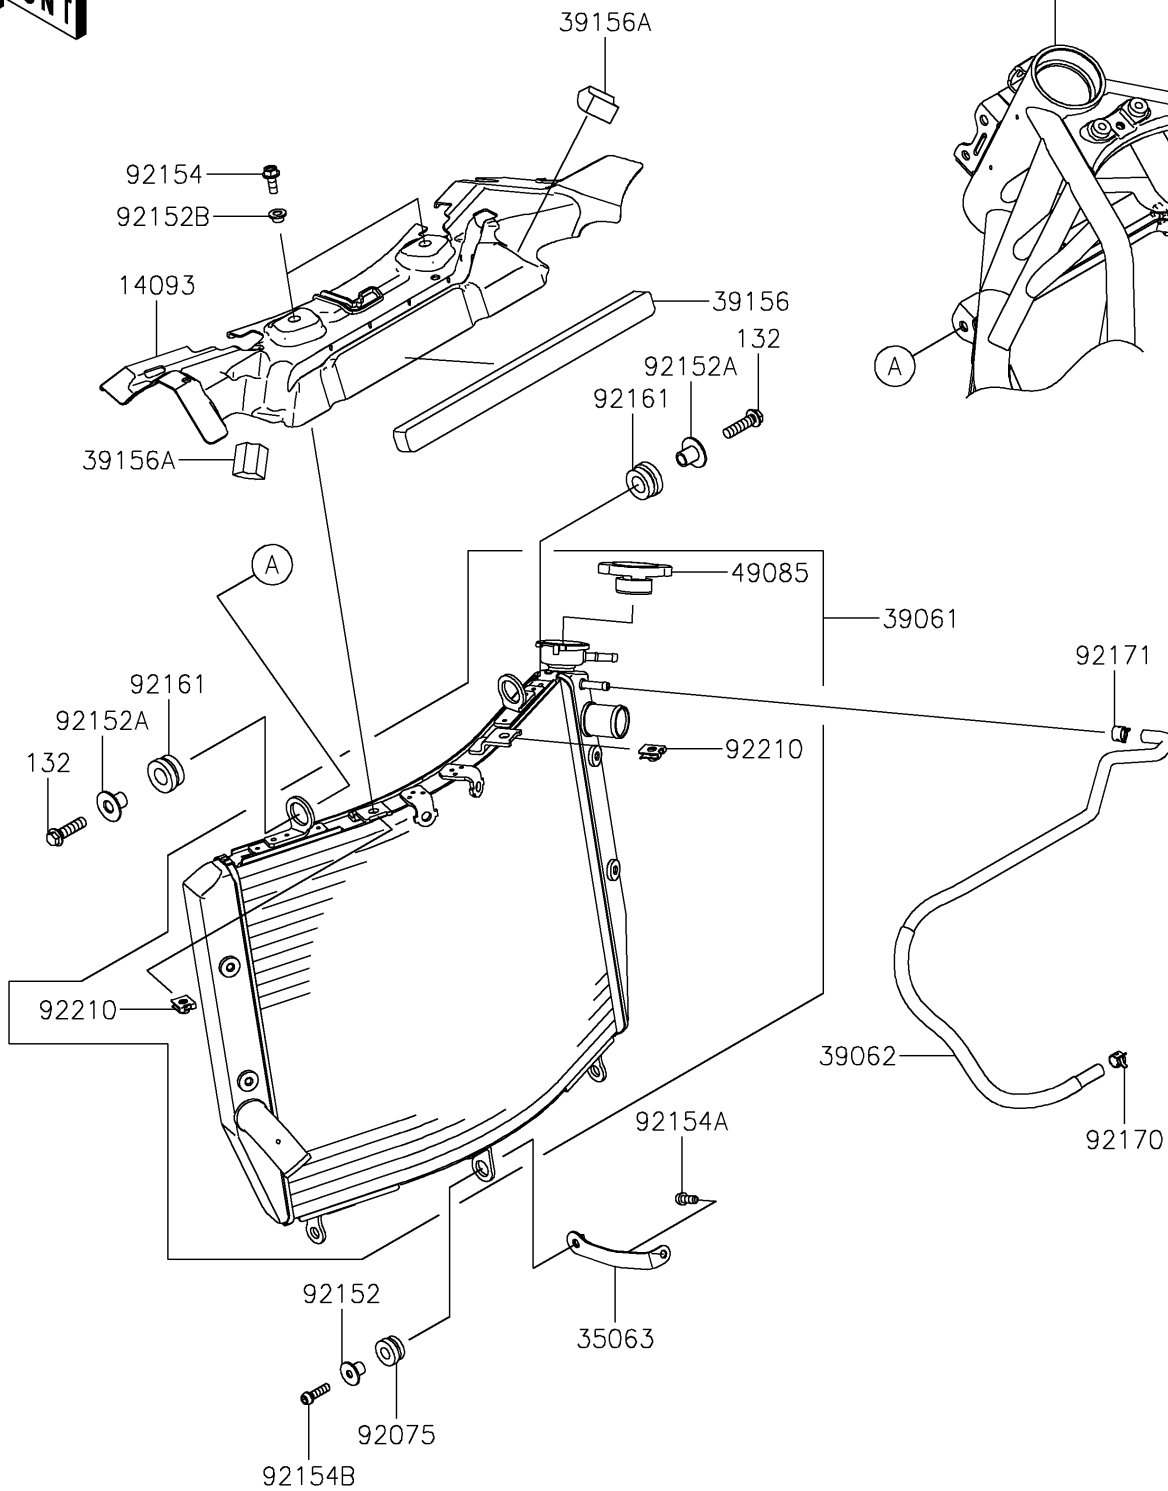

2018 NINJA H2™ R PARTS DIAGRAM

Radiator

E3032

2018 NINJA H2™ R PARTS LIST

Radiator

ITEM NAME	PART NUMBER	QUANTITY
COVER,HEAT (Ref # 14093)	14093-0158	1
STAY,RADIATOR (Ref # 35063)	35063-0997	1
RADIATOR-ASSY (Ref # 39061)	39061-0698	1
HOSE-COOLING,AIR BLEED (Ref # 39062)	39062-0688	1
PAD,20X285X15 (Ref # 39156)	39156-1840	1
PAD,27X27X15 (Ref # 39156A)	39156-1841	2
CAP-ASSY-PRESSURE (Ref # 49085)	49085-0006	1
DAMPER,RUBBER (Ref # 92075)	92075-1123	1
COLLAR,6.5X10X13.1 (Ref # 92152)	92152-0332	1
COLLAR (Ref # 92152A)	92152-0439	2
COLLAR (Ref # 92152B)	92152-2111	2
BOLT,FLANGED,6X16 (Ref # 92154)	92154-0887	2
BOLT,SOCKET,6X16 (Ref # 92154A)	92154-1454	1
BOLT,SOCKET,6X22 (Ref # 92154B)	92154-1456	1
DAMPER (Ref # 92161)	92161-0304	2
CLAMP (Ref # 92170)	92170-1493	1
CLAMP (Ref # 92171)	92171-0719	1
NUT (Ref # 92210)	92210-1323	2
BOLT-FLANGED-SMALL,8X30 (Ref # 132)	132BC0830	2