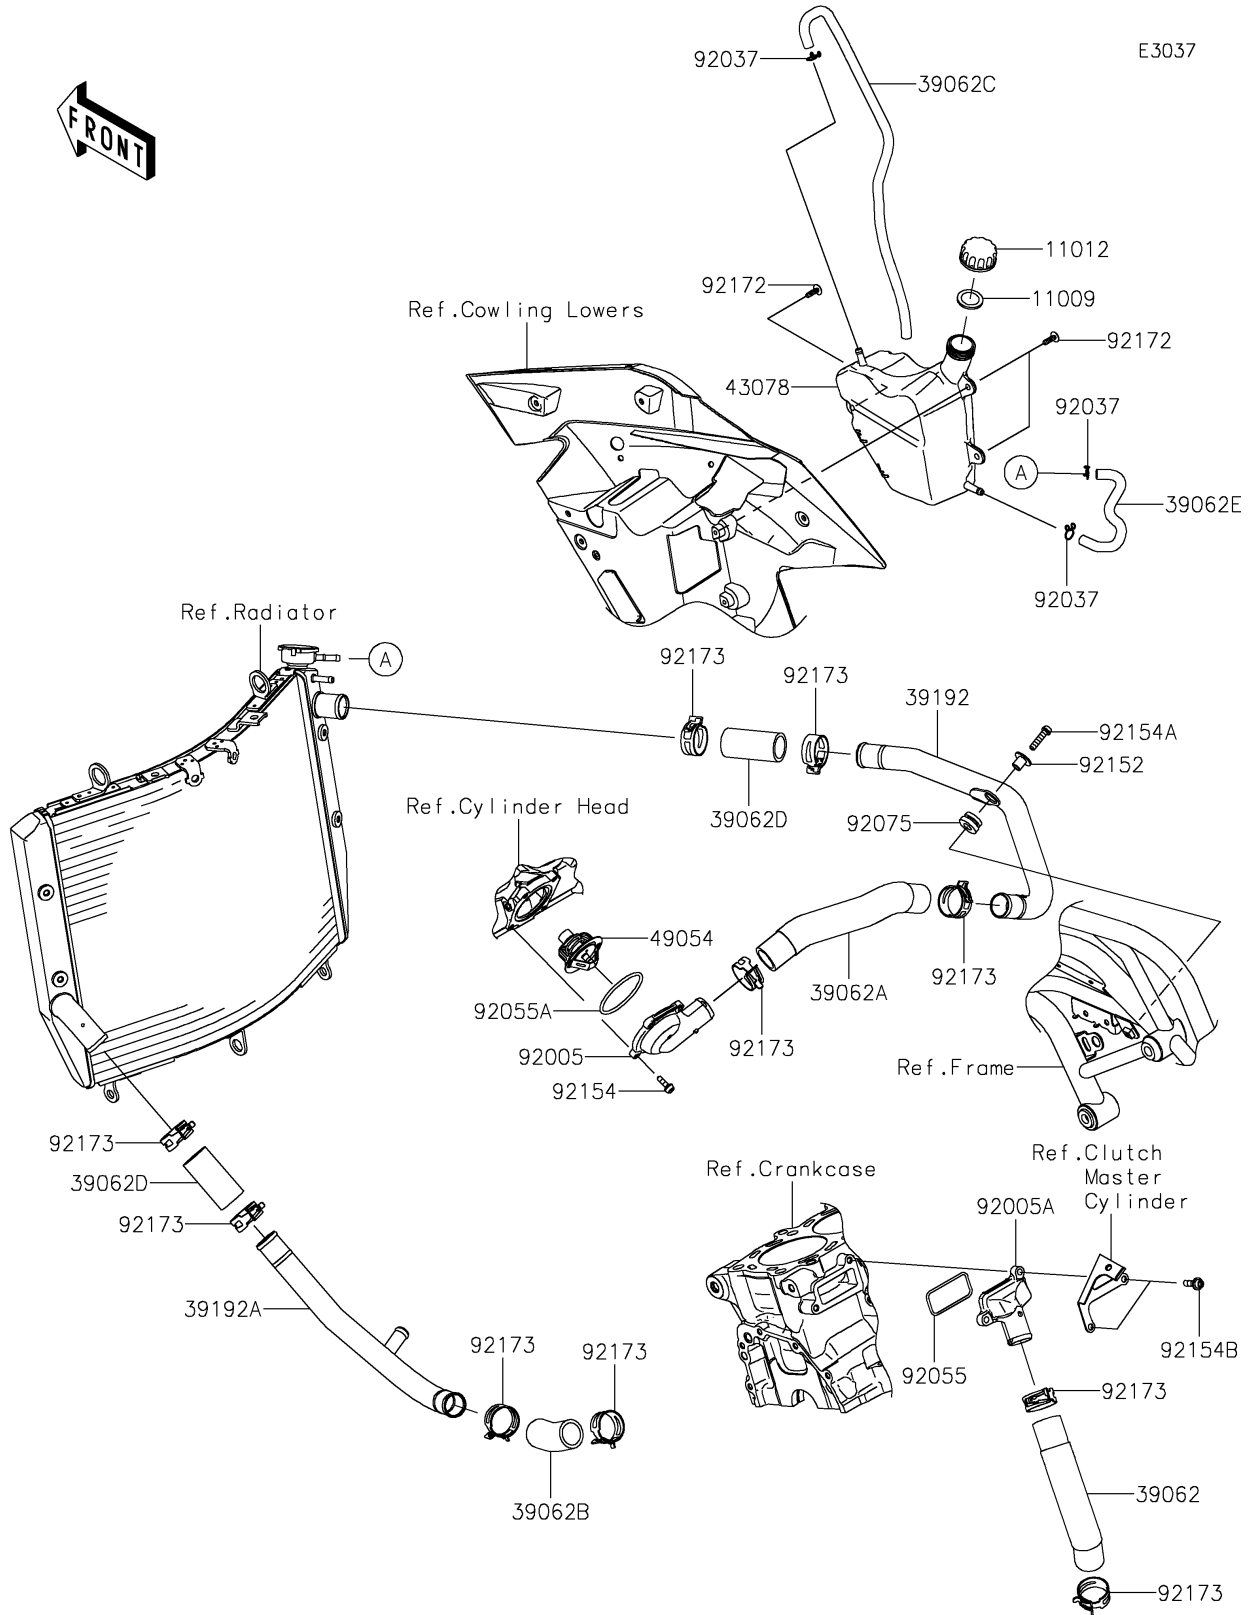

2018 NINJA H2™ R PARTS DIAGRAM

Water Pipe

2018 NINJA H2™ R PARTS LIST

Water Pipe

ITEM NAME	PART NUMBER	QUANTITY
GASKET,RESERVOIR TANK CAP (Ref # 11009)	11009-1145	1
CAP (Ref # 11012)	11012-1084	1
HOSE-COOLING,W/PUMP-FITTING (Ref # 39062)	39062-0681	1
HOSE-COOLING,THERMO-W/PIPE (Ref # 39062A)	39062-0682	1
HOSE-COOLING,W/PIPE-W/PUMP (Ref # 39062B)	39062-0683	1
HOSE-COOLING,OVER FLOW (Ref # 39062C)	39062-0687	1
HOSE-COOLING,RADIATOR-W/PIPE (Ref # 39062D)	39062-0701	2
HOSE-COOLING,RETURN (Ref # 39062E)	39062-0718	1
PIPE-WATER,RAD.-THERMO COVER (Ref # 39192)	39192-0584	1
PIPE-WATER,RADIATOR-WATER PUMP (Ref # 39192A)	39192-0585	1
RESERVOIR (Ref # 43078)	43078-0574	1
THERMOSTAT (Ref # 49054)	49054-0004	1
FITTING,THERMO COVER (Ref # 92005)	92005-0770	1
FITTING,CYLINDER (Ref # 92005A)	92005-0772	1
CLAMP,TUBE (Ref # 92037)	92037-147	3
RING-O (Ref # 92055)	92055-0809	1
RING-O,54.5X2.6 (Ref # 92055A)	92055-0810	1
DAMPER,RUBBER (Ref # 92075)	92075-1123	1
COLLAR (Ref # 92152)	92152-2112	1
BOLT,SOCKET,5X16 (Ref # 92154)	92154-1449	4
BOLT,SOCKET,6X25 (Ref # 92154A)	92154-1457	1
BOLT,SOCKET,6X20 (Ref # 92154B)	92154-1499	2
SCREW,TAPPING,5X16 (Ref # 92172)	92172-0175	3
CLAMP,34MM (Ref # 92173)	92173-1360	10