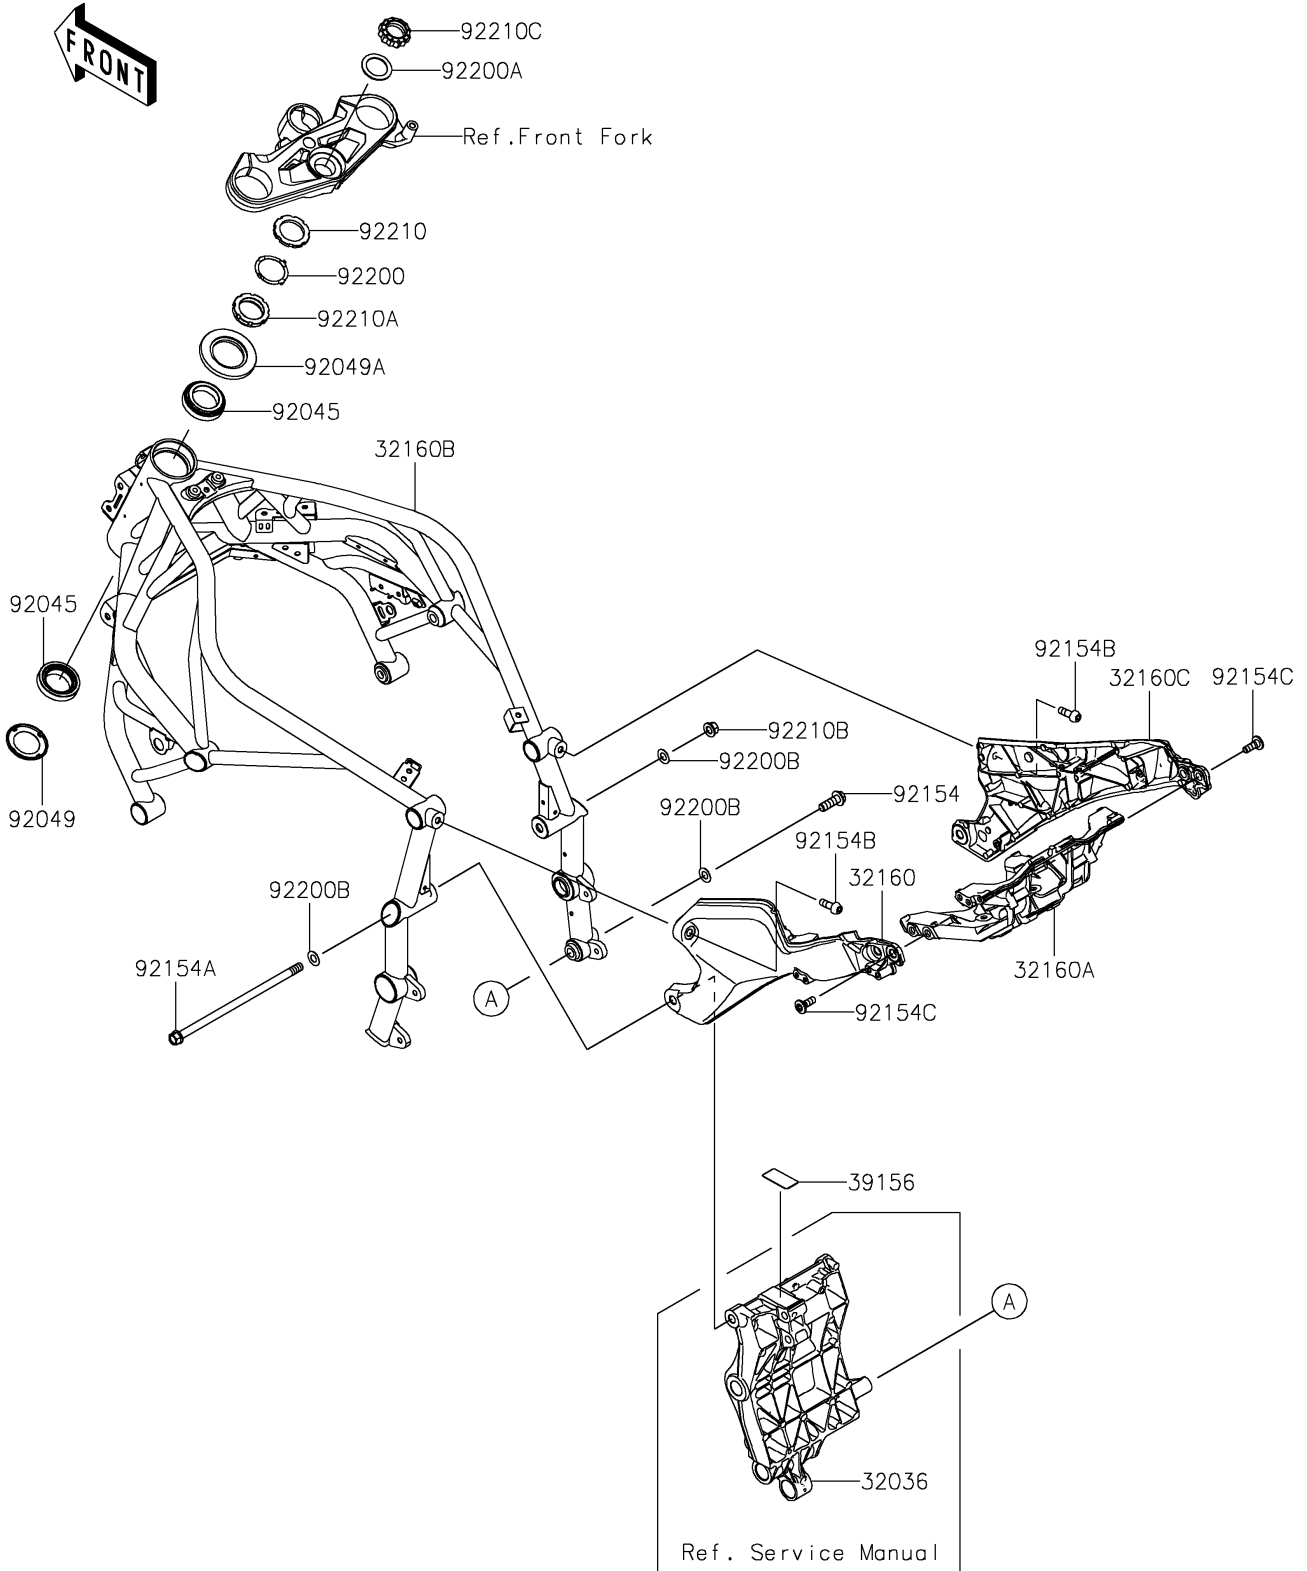

2018 NINJA H2™ R PARTS DIAGRAM

Frame

F2120

2018 NINJA H2™ R PARTS LIST

Frame

ITEM NAME	PART NUMBER	QUANTITY
BRACKET-SWINGARM,M.F.S.BLACK (Ref # 32036)	32036-0353-46R	1
FRAME-COMP,RR,LH,M.F.S.BLACK (Ref # 32160)	32160-0742-46R	1
FRAME-COMP,RR (Ref # 32160A)	32160-0747	1
FRAME-COMP,MAIN,G.B.GREEN (Ref # 32160B)	32160-0753-40R	1
FRAME-COMP,RR,RH,M.F.S.BLACK (Ref # 32160C)	32160-0887-46R	1
PAD,22X45 (Ref # 39156)	39156-1896	1
BEARING-BALL,SF07A17PX1V1 (Ref # 92045)	92045-1384	2
SEAL-OIL,DS35X55X4 (Ref # 92049)	92049-0022	1
SEAL-OIL,XMH 43 75 6.4J (Ref # 92049A)	92049-1382	1
BOLT,FLANGED,10X30 (Ref # 92154)	92154-0543	1
BOLT,FLANGED,10X223 (Ref # 92154A)	92154-1556	1
BOLT,SOCKET,8X25 (Ref # 92154B)	92154-1557	2
BOLT,SOCKET,8X23 (Ref # 92154C)	92154-1901	4
WASHER (Ref # 92200)	92200-0036	1
WASHER,28.5X40X1.6 (Ref # 92200A)	92200-0595	1
WASHER,10.2X20X0.5 (Ref # 92200B)	92200-1732	3
NUT,35MM (Ref # 92210)	92210-0095	1
NUT,35MM (Ref # 92210A)	92210-0096	1
NUT,LOCK,FLANGED,10MM (Ref # 92210B)	92210-1139	1
NUT,STEERING,28MM (Ref # 92210C)	92210-1416	1