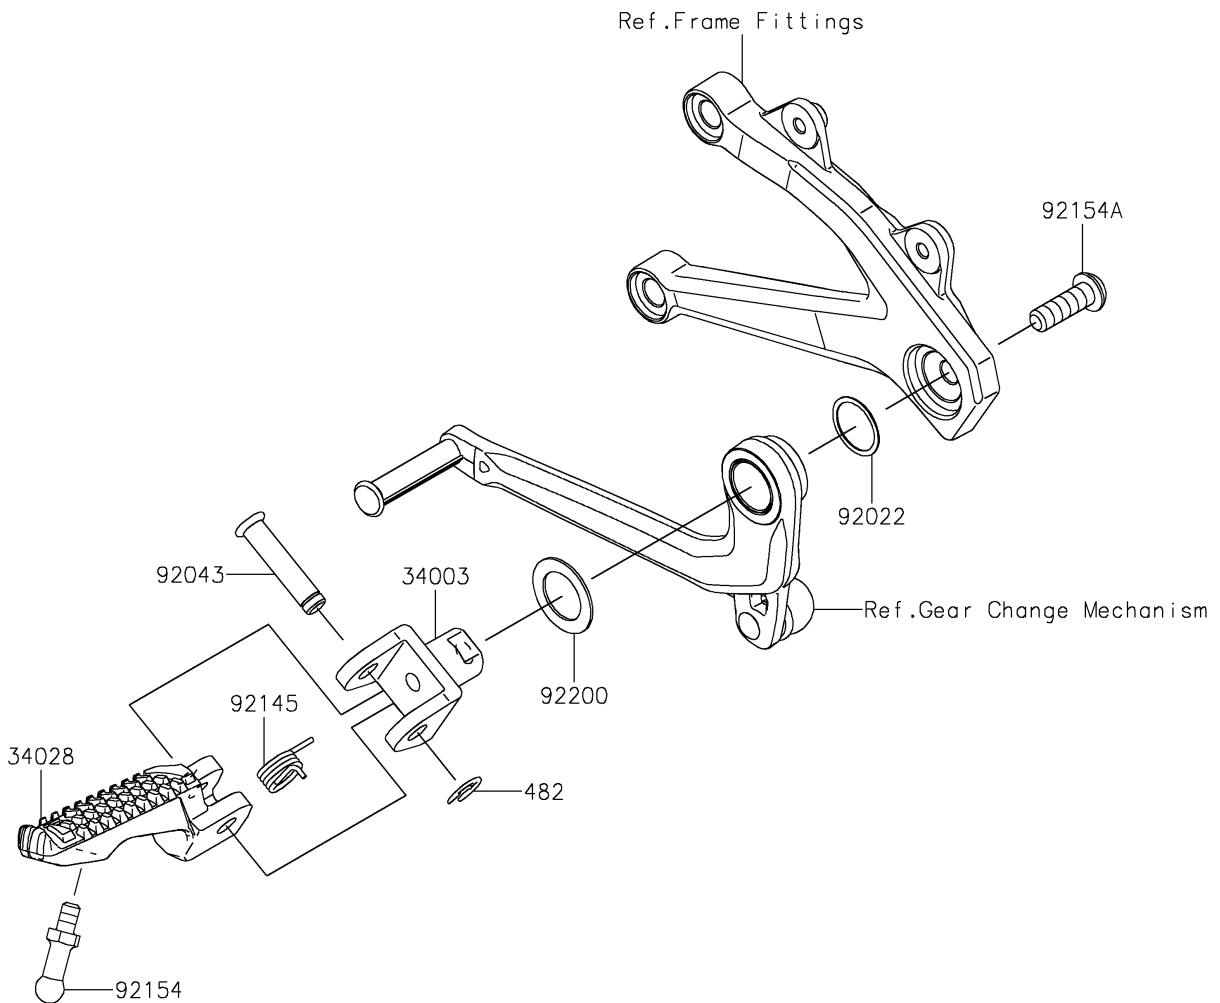

# 2018 NINJA H2™ R PARTS DIAGRAM

## Footrests

F2160

Ref. Frame Fittings

# 2018 NINJA H2™R PARTS LIST

Footrests

ITEM NAME	PART NUMBER	QUANTITY
-----------	-------------	----------