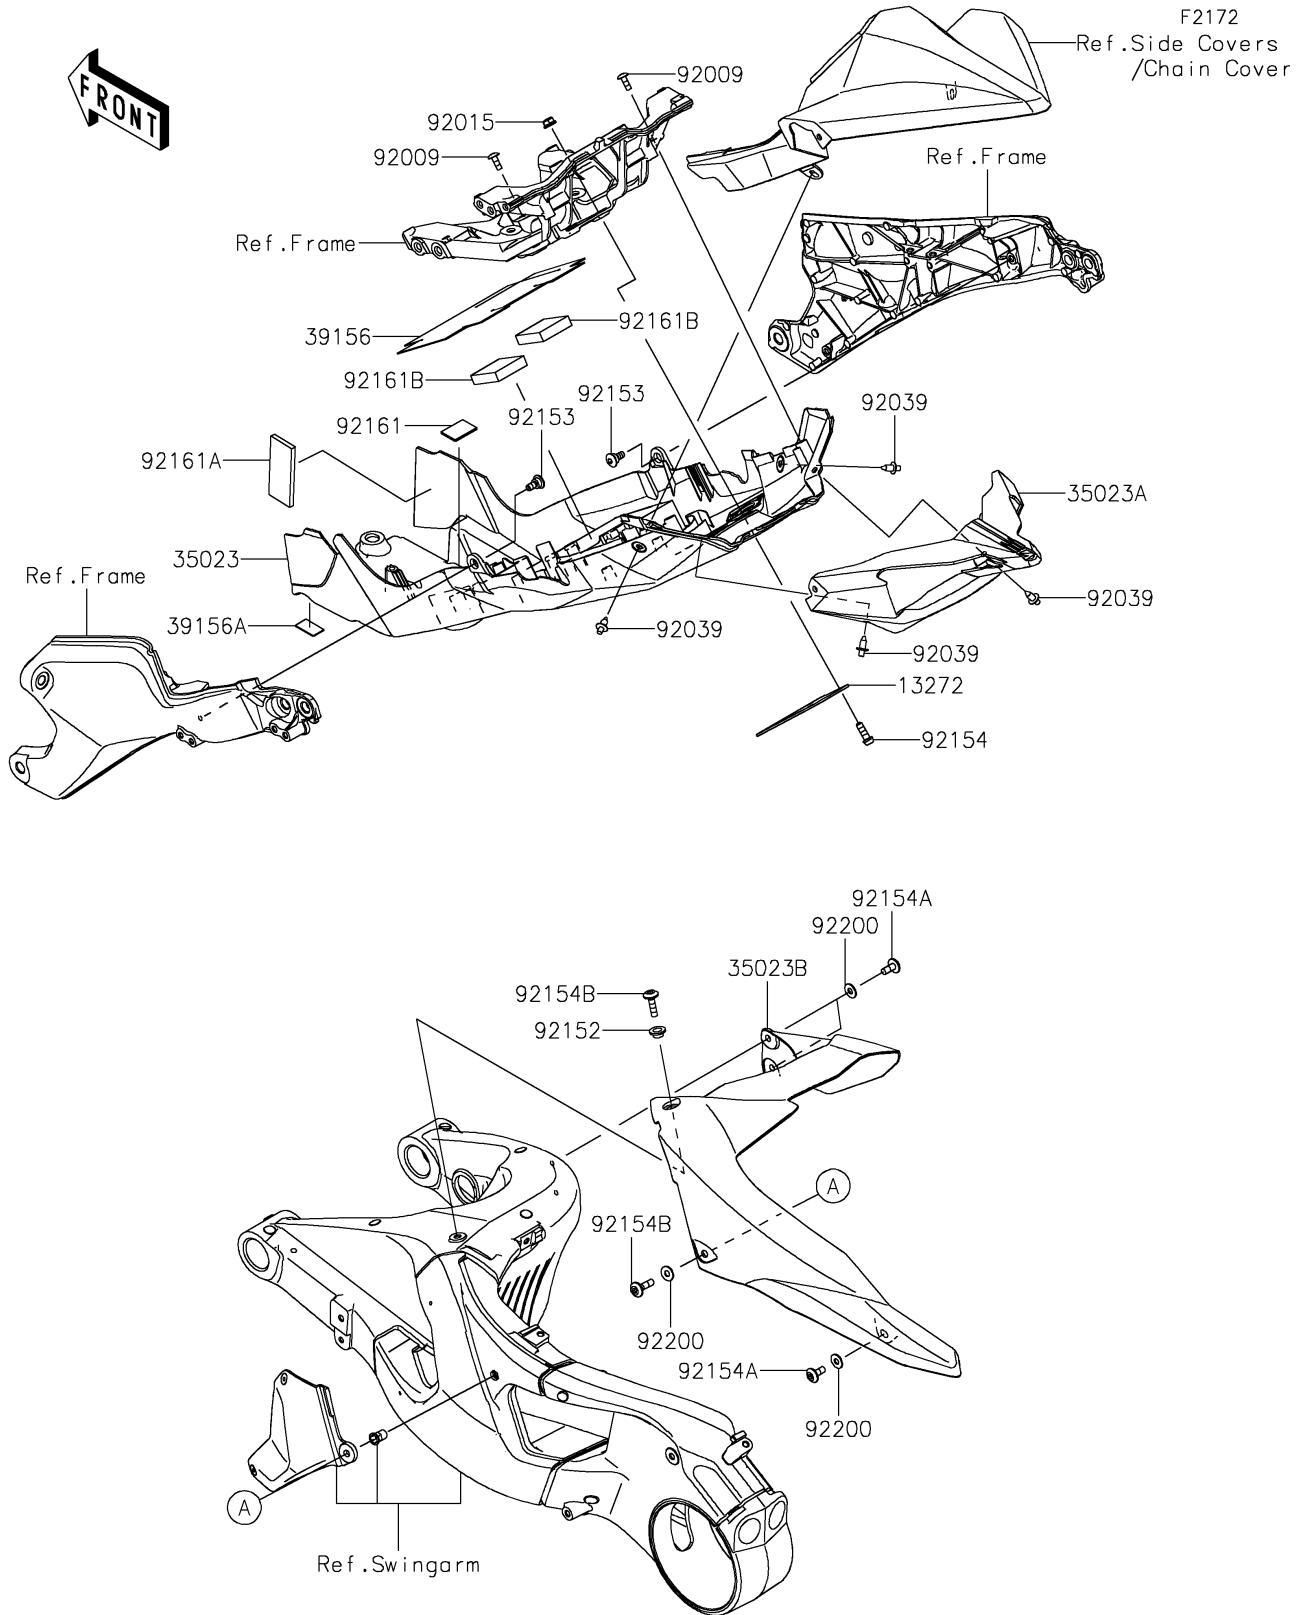

2018 NINJA H2™ R PARTS DIAGRAM

Rear Fender(s)

2018 NINJA H2™ R PARTS LIST

Rear Fender(s)

ITEM NAME	PART NUMBER	QUANTITY
PLATE,RR FENDER COVER (Ref # 13272)	13272-1935	1
FENDER-REAR,FR (Ref # 35023)	35023-0397	1
FENDER-REAR,RR (Ref # 35023A)	35023-0398	1
FENDER-REAR (Ref # 35023B)	35023-0399	1
PAD,195X115X1 (Ref # 39156)	39156-1884	1
PAD,15X25X1 (Ref # 39156A)	39156-2119	1
SCREW,TAPPING,5X14 (Ref # 92009)	92009-1197	2
NUT,LOCK,FLANGED,6MM (Ref # 92015)	92015-1603	4
RIVET (Ref # 92039)	92039-0068	4
COLLAR,6.5X10X6.2 (Ref # 92152)	92152-2152	1
BOLT,SOCKET,6MM (Ref # 92153)	92153-1956	2
BOLT,SOCKET,6X18 (Ref # 92154)	92154-1455	4
BOLT,SOCKET,6X14 (Ref # 92154A)	92154-1807	3
BOLT,SOCKET,6X22 (Ref # 92154B)	92154-1810	2
DAMPER,30X20X2 (Ref # 92161)	92161-0833	1
DAMPER,30X70X5 (Ref # 92161A)	92161-1127	1
DAMPER,40X40X10 (Ref # 92161B)	92161-1603	2
WASHER,6.2X15X1.2 (Ref # 92200)	92200-1762	4