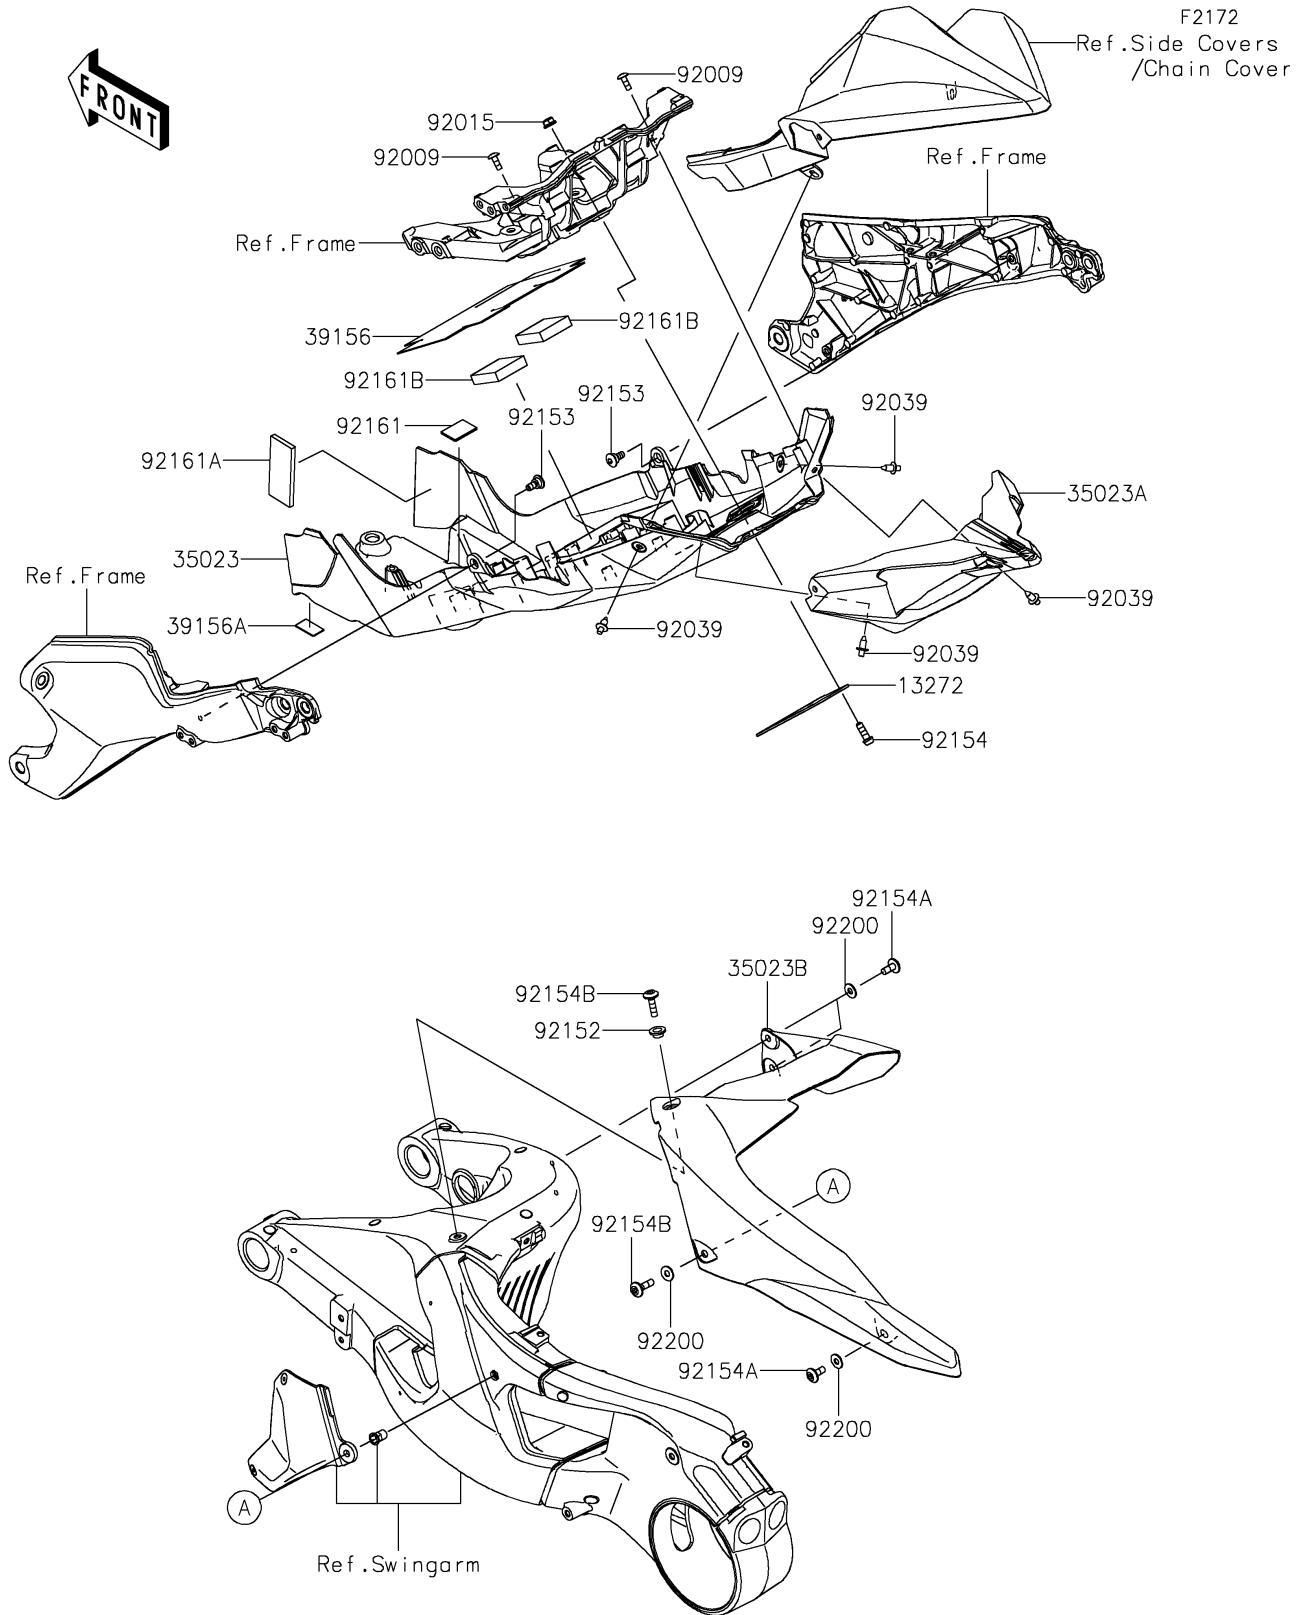

# 2019 NINJA H2™R PARTS DIAGRAM

## Rear Fender(s)

## 2019 NINJA H2™ R PARTS LIST

### Rear Fender(s)

ITEM NAME	PART NUMBER	QUANTITY
PLATE,RR FENDER COVER (Ref # 13272)	13272-1935	1
FENDER-REAR,FR (Ref # 35023)	35023-0397	1
FENDER-REAR,RR (Ref # 35023A)	35023-0398	1
FENDER-REAR (Ref # 35023B)	35023-0399	1
PAD,195X115X1 (Ref # 39156)	39156-1884	1
PAD,15X25X1 (Ref # 39156A)	39156-2119	1
SCREW,TAPPING,5X14 (Ref # 92009)	92009-1197	2
NUT,LOCK,FLANGED,6MM (Ref # 92015)	92015-1603	4
RIVET (Ref # 92039)	92039-0068	4
COLLAR,6.5X10X6.2 (Ref # 92152)	92152-2152	1
BOLT,SOCKET,6MM (Ref # 92153)	92153-1956	2
BOLT,SOCKET,6X18 (Ref # 92154)	92154-1455	4
BOLT,SOCKET,6X14 (Ref # 92154A)	92154-1807	3
BOLT,SOCKET,6X22 (Ref # 92154B)	92154-1810	2
DAMPER,30X20X2 (Ref # 92161)	92161-0833	1
DAMPER,30X70X5 (Ref # 92161A)	92161-1127	1
DAMPER,40X40X10 (Ref # 92161B)	92161-1603	2
WASHER,6.2X15X1.2 (Ref # 92200)	92200-1762	4