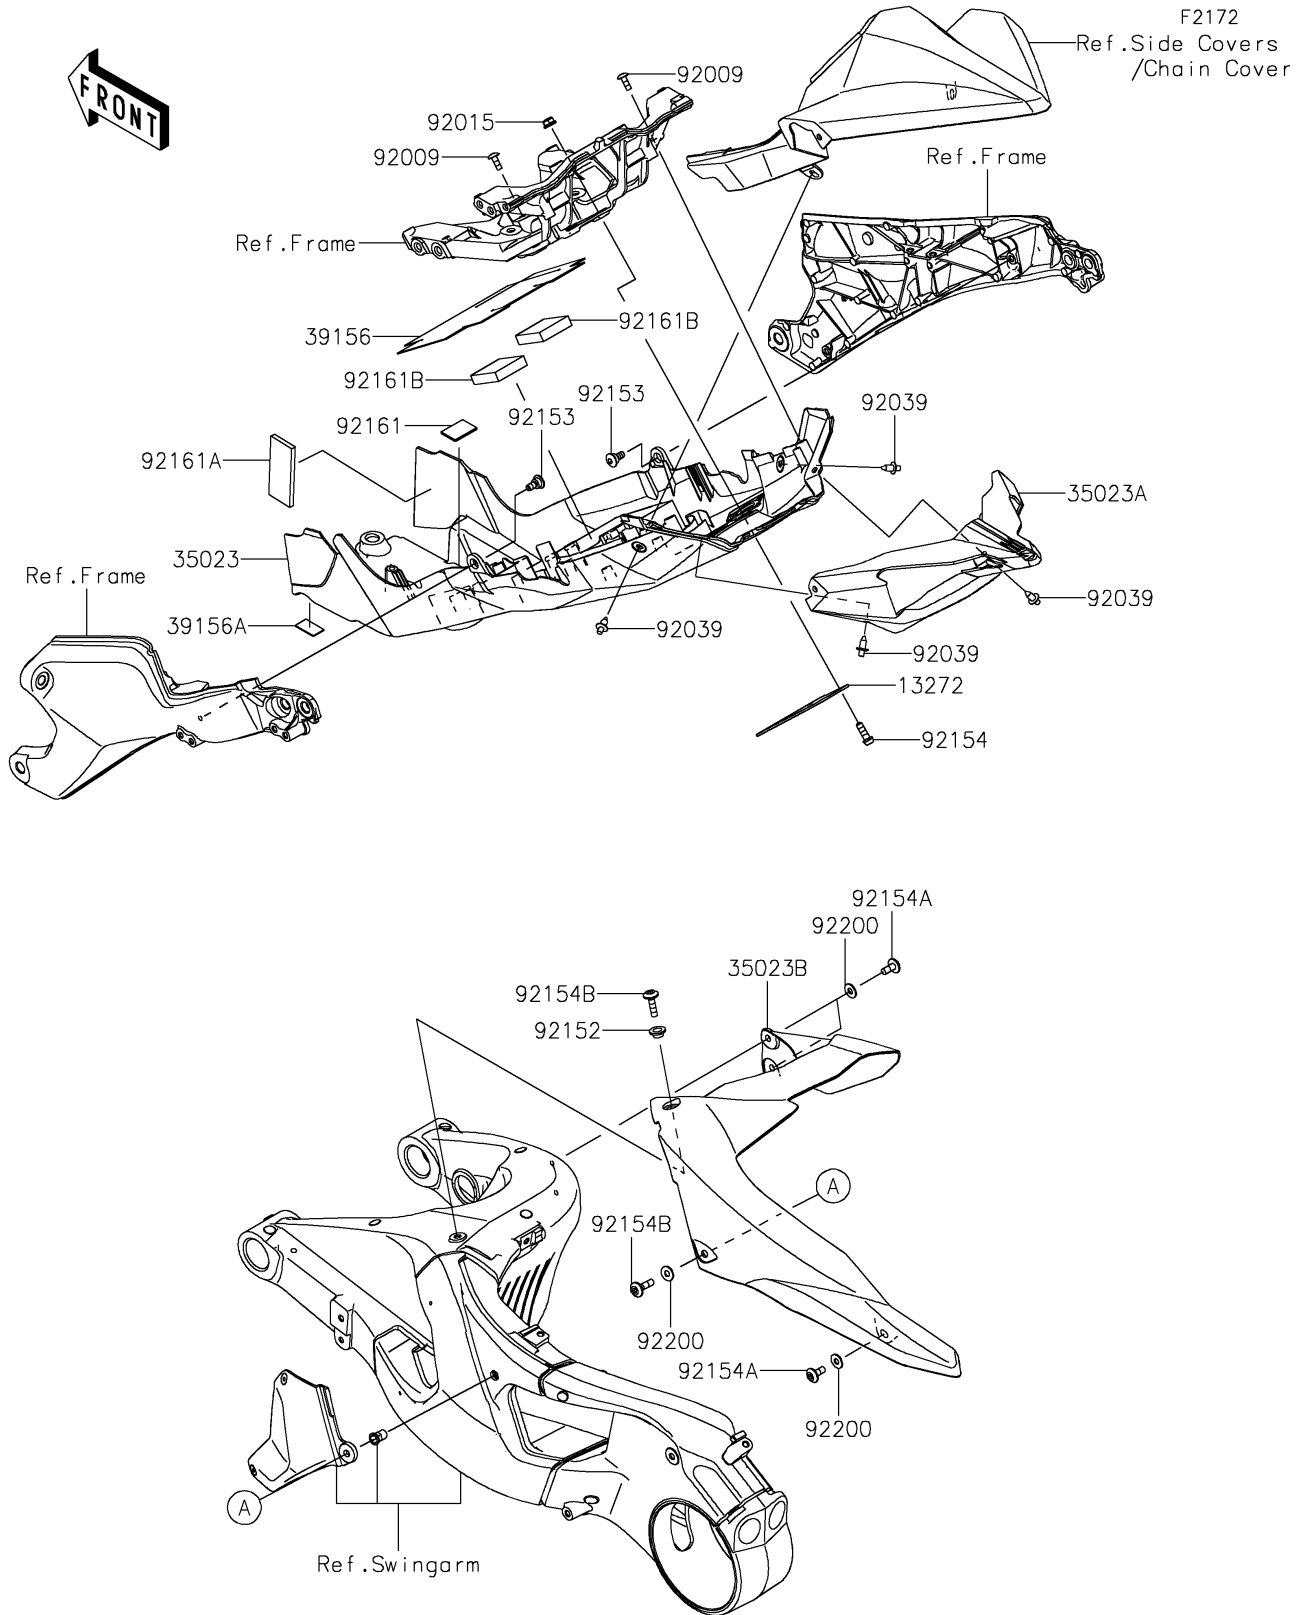

2020 NINJA H2™R PARTS DIAGRAM

Rear Fender(s)

2020 NINJA H2™ R PARTS LIST

Rear Fender(s)

ITEM NAME	PART NUMBER	QUANTITY
PLATE,RR FENDER COVER (Ref # 13272)	13272-1935	1
FENDER-REAR,FR (Ref # 35023)	35023-0397	1
FENDER-REAR,RR (Ref # 35023A)	35023-0398	1
FENDER-REAR (Ref # 35023B)	35023-0399	1
PAD,195X115X1 (Ref # 39156)	39156-1884	1
PAD,15X25X1 (Ref # 39156A)	39156-2119	1
SCREW,TAPPING,5X14 (Ref # 92009)	92009-1197	2
NUT,LOCK,FLANGED,6MM (Ref # 92015)	92015-1603	4
RIVET (Ref # 92039)	92039-0068	4
COLLAR,6.5X10X6.2 (Ref # 92152)	92152-2152	1
BOLT,SOCKET,6MM (Ref # 92153)	92153-1956	2
BOLT,SOCKET,6X18 (Ref # 92154)	92154-1455	4
BOLT,SOCKET,6X14 (Ref # 92154A)	92154-1807	3
BOLT,SOCKET,6X22 (Ref # 92154B)	92154-1810	2
DAMPER,30X20X2 (Ref # 92161)	92161-0833	1
DAMPER,30X70X5 (Ref # 92161A)	92161-1127	1
DAMPER,40X40X10 (Ref # 92161B)	92161-1603	2
WASHER,6.2X15X1.2 (Ref # 92200)	92200-1762	4