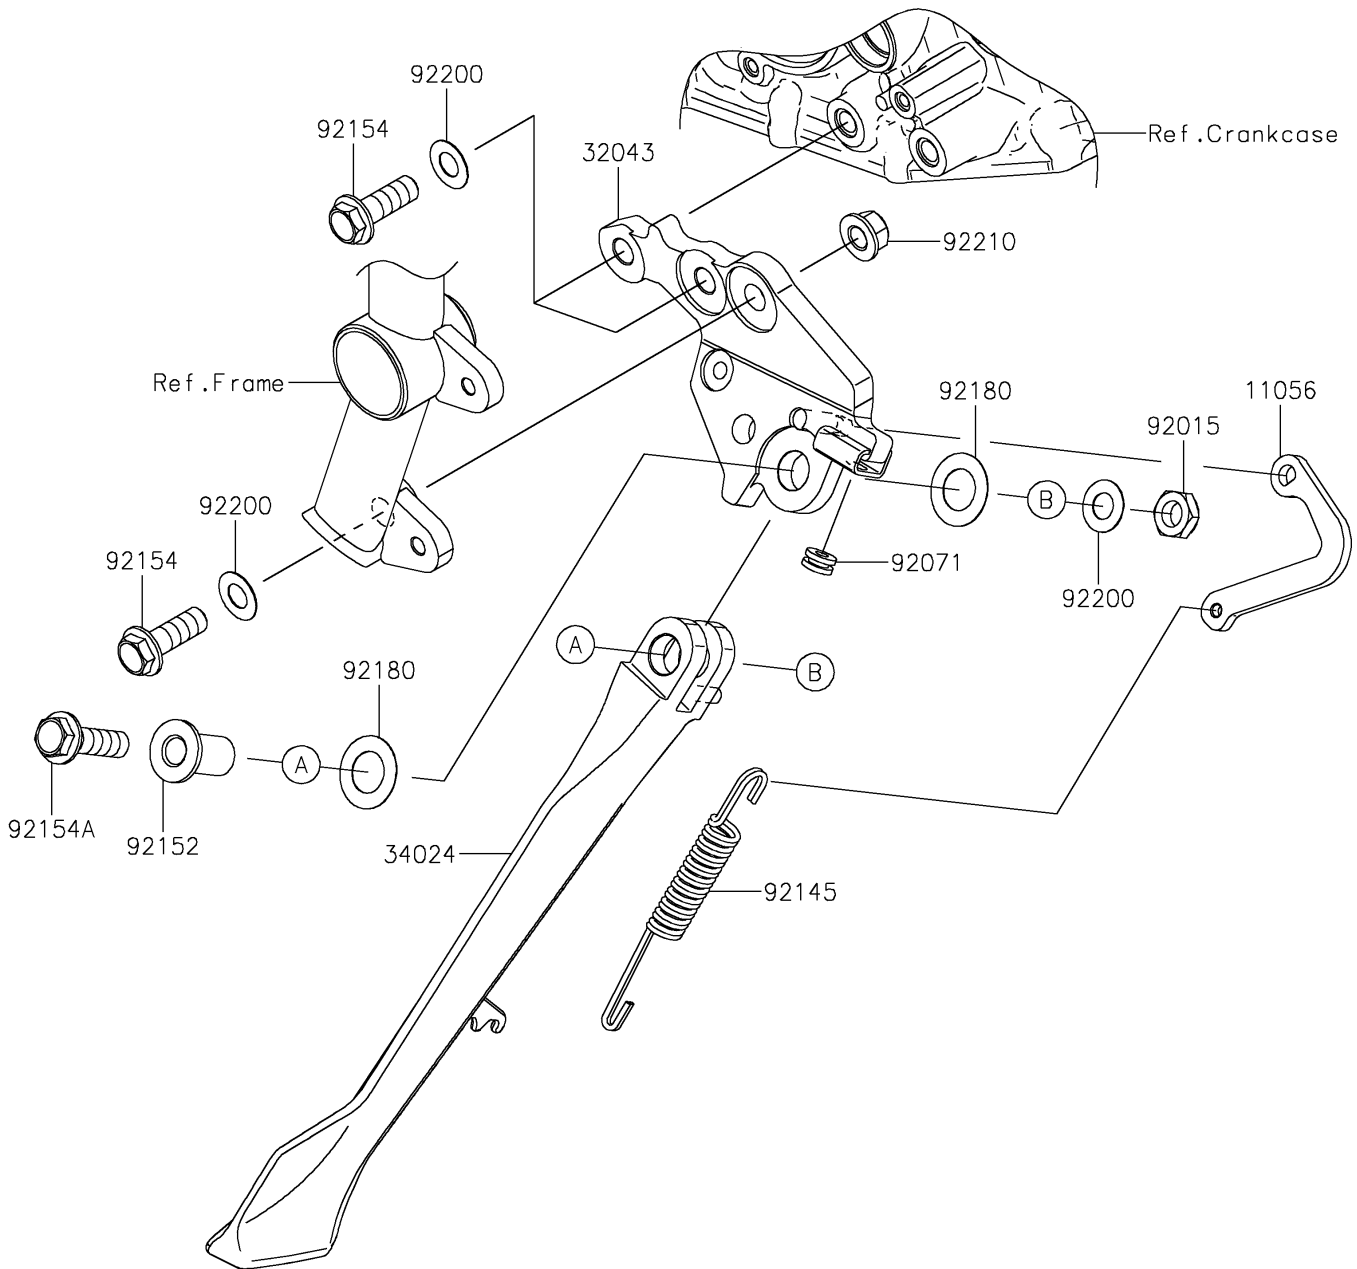

2018 NINJA H2™ R PARTS DIAGRAM

Stand(s)

F2190

2018 NINJA H2™R PARTS LIST

Stand(s)

ITEM NAME	PART NUMBER	QUANTITY
-----------	-------------	----------