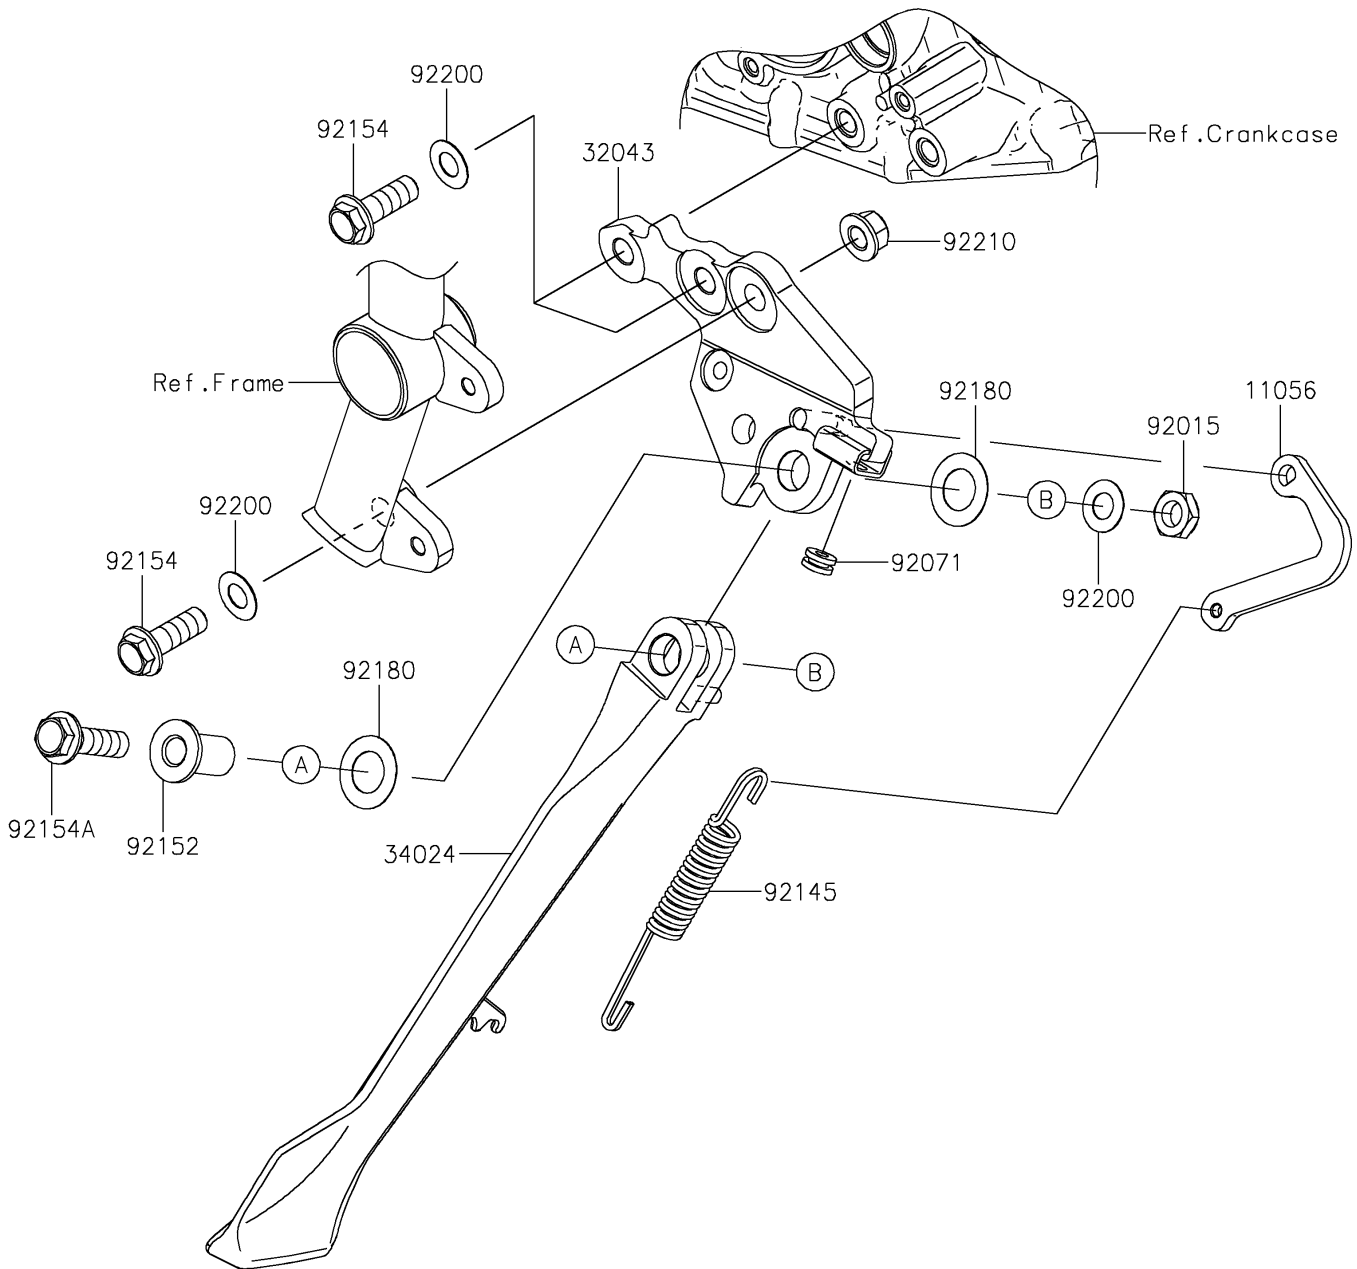

2018 NINJA H2™ R PARTS DIAGRAM

Stand(s)

F2190

2018 NINJA H2™ R PARTS LIST

Stand(s)

ITEM NAME	PART NUMBER	QUANTITY
BRACKET, LINK (Ref # 11056)	11056-4484	1
BRACKET-STAND (Ref # 32043)	32043-0609	1
STAND-SIDE (Ref # 34024)	34024-0135	1
NUT, LOCK, 10MM, BLACK (Ref # 92015)	92015-1188	1
GROMMET, 1.8X12X6 (Ref # 92071)	92071-2126	1
SPRING, SIDE STAND (Ref # 92145)	92145-1639	1
COLLAR, 10.2X24X27.6 (Ref # 92152)	92152-1951	1
BOLT, FLANGED, 10X30 (Ref # 92154)	92154-1645	3
BOLT, FLANGED, 10X35 (Ref # 92154A)	92154-1808	1
SHIM, 16X28X0.4 (Ref # 92180)	92180-0812	2
WASHER, 10.2X20X0.5 (Ref # 92200)	92200-1732	4
NUT, LOCK, FLANGED, 10MM (Ref # 92210)	92210-1139	1