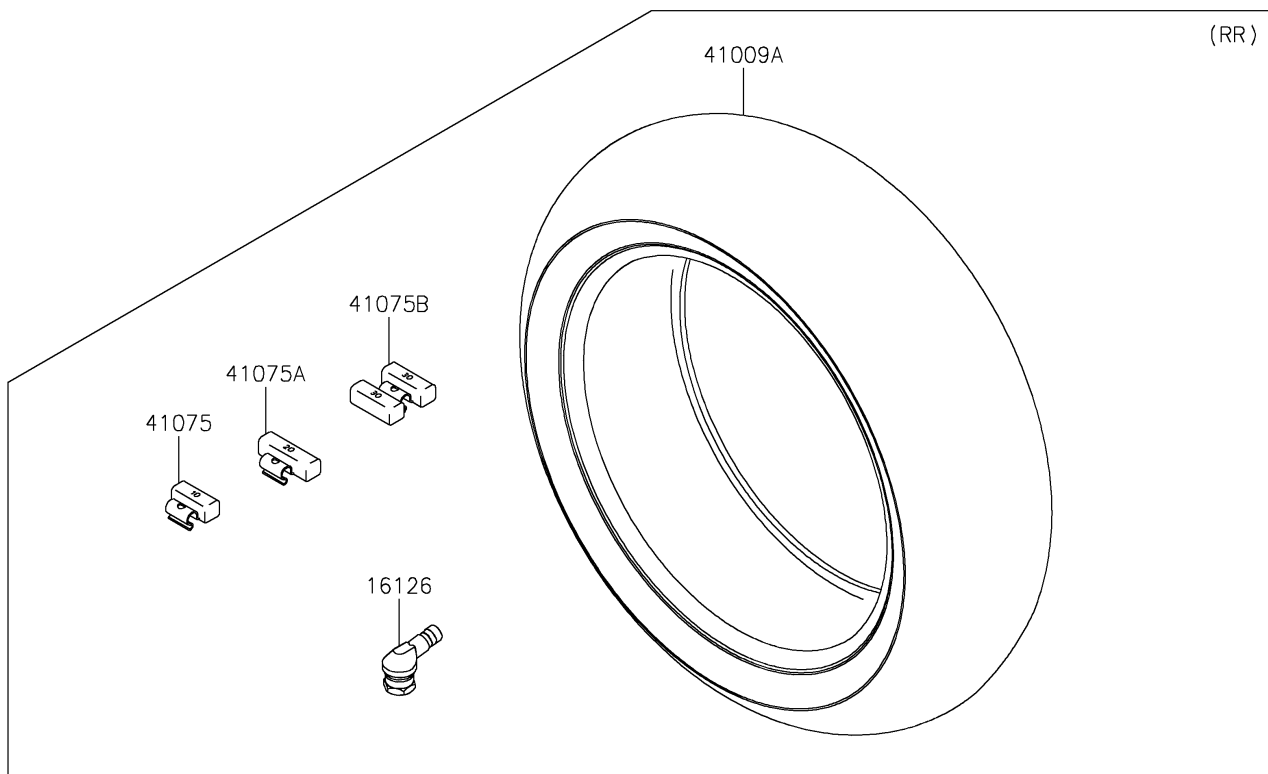

2018 NINJA H2™ R PARTS DIAGRAM

Tires

F2210

2018 NINJA H2™ R PARTS LIST

Tires

ITEM NAME	PART NUMBER	QUANTITY
VALVE (Ref # 16126)	16126-0735	2
TIRE,FR,120/600R17,V01F (Ref # 41009)	41009-0609	1
TIRE,RR,190/650R17,V01R (Ref # 41009A)	41009-0610	1
BALANCER-WHEEL,10G,SILVER (Ref # 41075)	41075-0007	AR
BALANCER-WHEEL,20G,SILVER (Ref # 41075A)	41075-0008	AR
BALANCER-WHEEL,30G,SILVER (Ref # 41075B)	41075-0017	AR