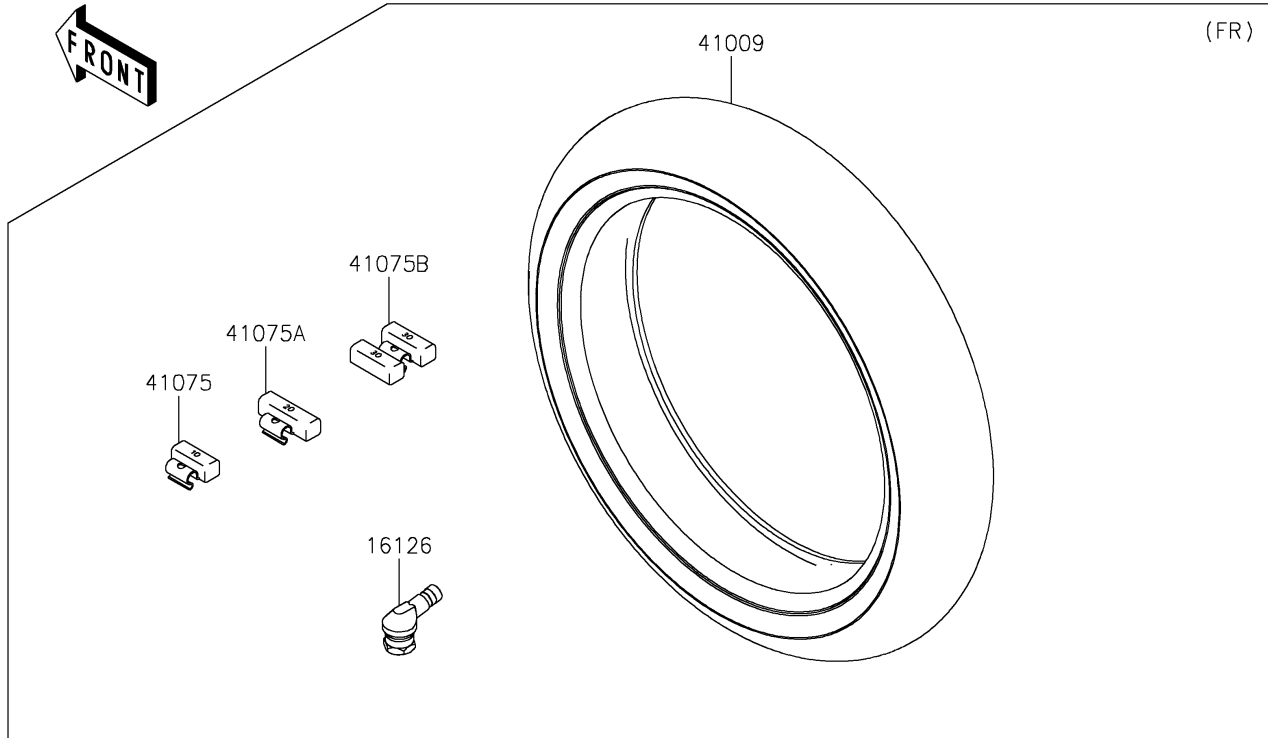

2018 NINJA H2™ R PARTS DIAGRAM

Tires

F2210

2018 NINJA H2™ R PARTS LIST

Tires

ITEM NAME	PART NUMBER	QUANTITY
VALVE (Ref # 16126)	16126-0735	2
TIRE,FR,120/600R17,V01F (Ref # 41009)	41009-0609	1
TIRE,RR,190/650R17,V01R (Ref # 41009A)	41009-0610	1
BALANCER-WHEEL,10G,SILVER (Ref # 41075)	41075-0007	AR
BALANCER-WHEEL,20G,SILVER (Ref # 41075A)	41075-0008	AR
BALANCER-WHEEL,30G,SILVER (Ref # 41075B)	41075-0017	AR