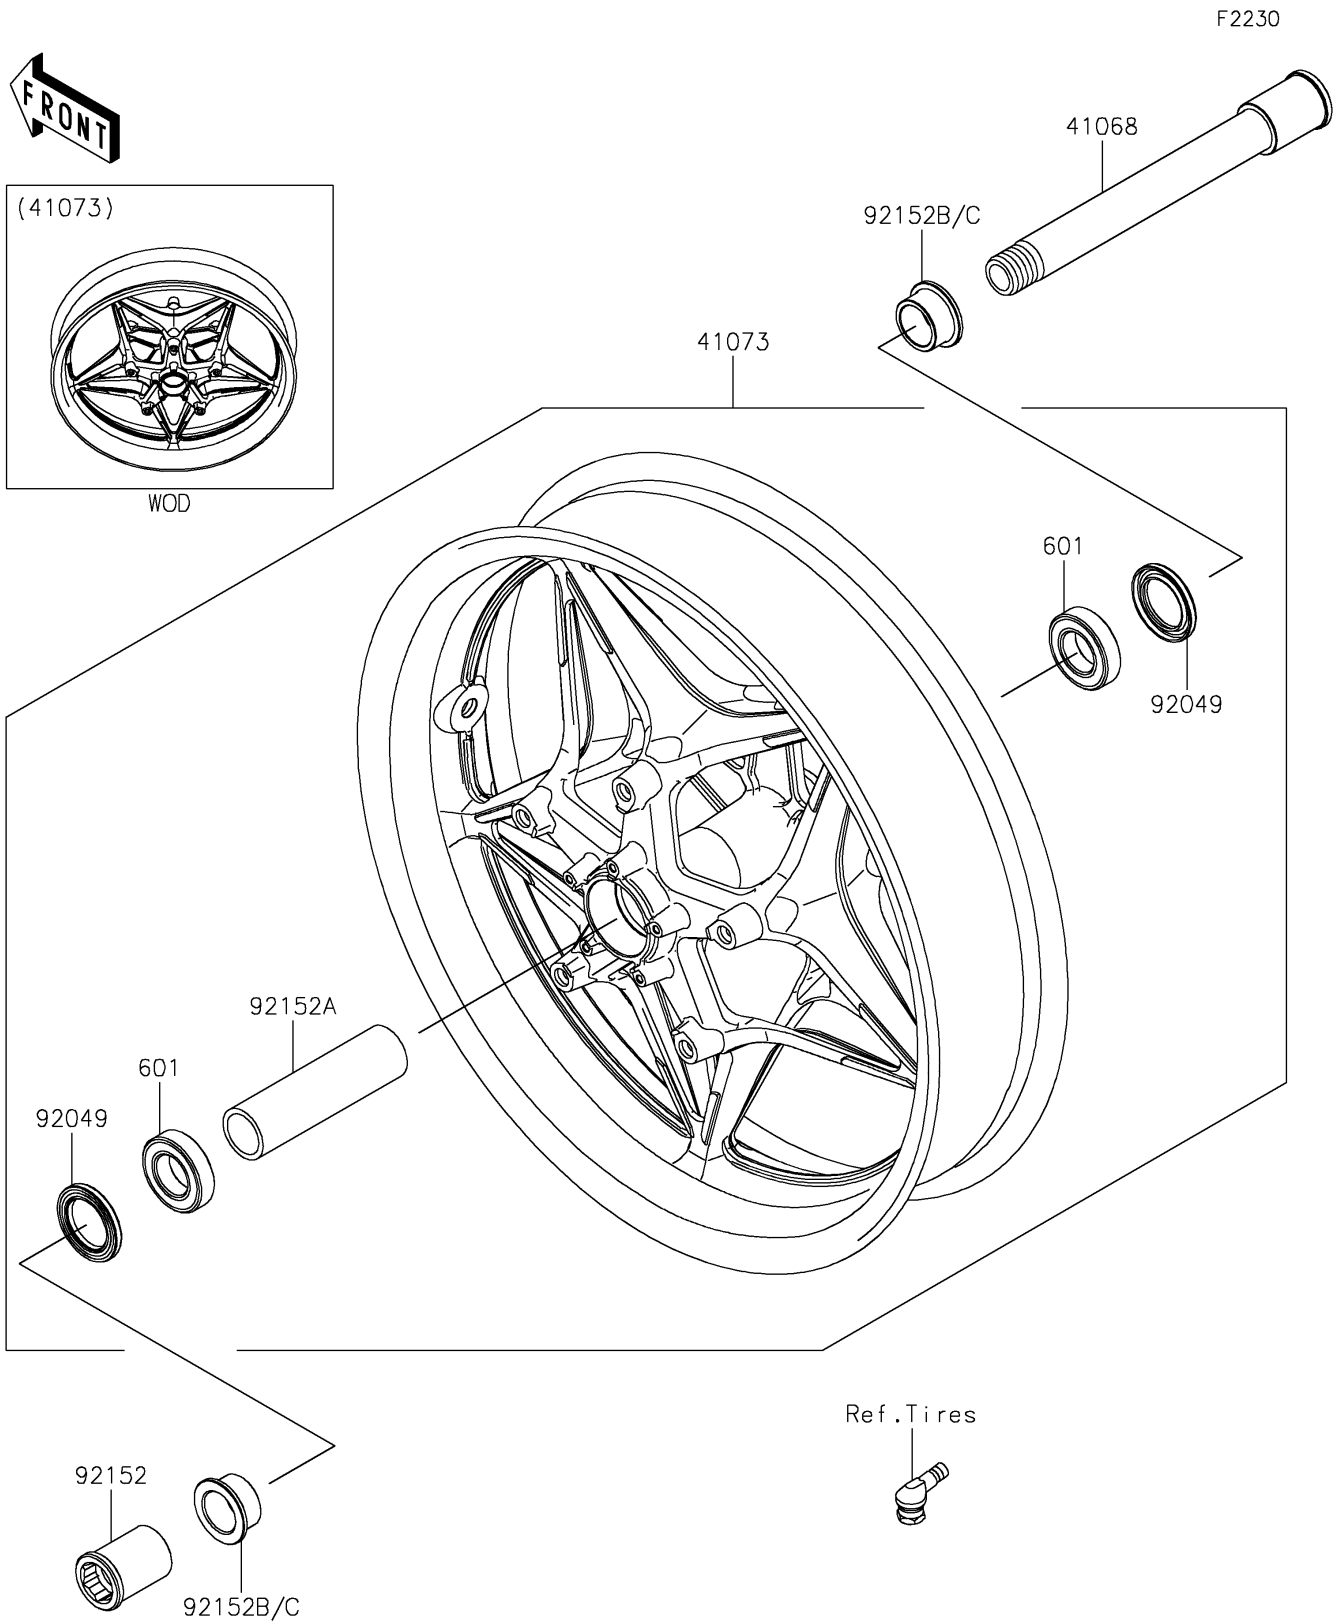

2017 NINJA H2™ R PARTS DIAGRAM

Front Wheel

2017 NINJA H2™ R PARTS LIST

Front Wheel

ITEM NAME	PART NUMBER	QUANTITY
AXLE,FR,25X205 (Ref # 41068)	41068-0594	1
WHEEL-ASSY,FR,F.BLACK (Ref # 41073)	41073-0754-51H	1
SEAL-OIL,BJN-C2 32X47X5 (Ref # 92049)	92049-0050	2
COLLAR,FR AXLE,LH,L=44.5 (Ref # 92152)	92152-0240	1
COLLAR,FR HUB,L=115 (Ref # 92152A)	92152-0616	1
COLLAR,25X40X18 (Ref # 92152B)	92152-1947	2
BEARING-BALL,#6005UU (Ref # 601)	601B6005UU	2