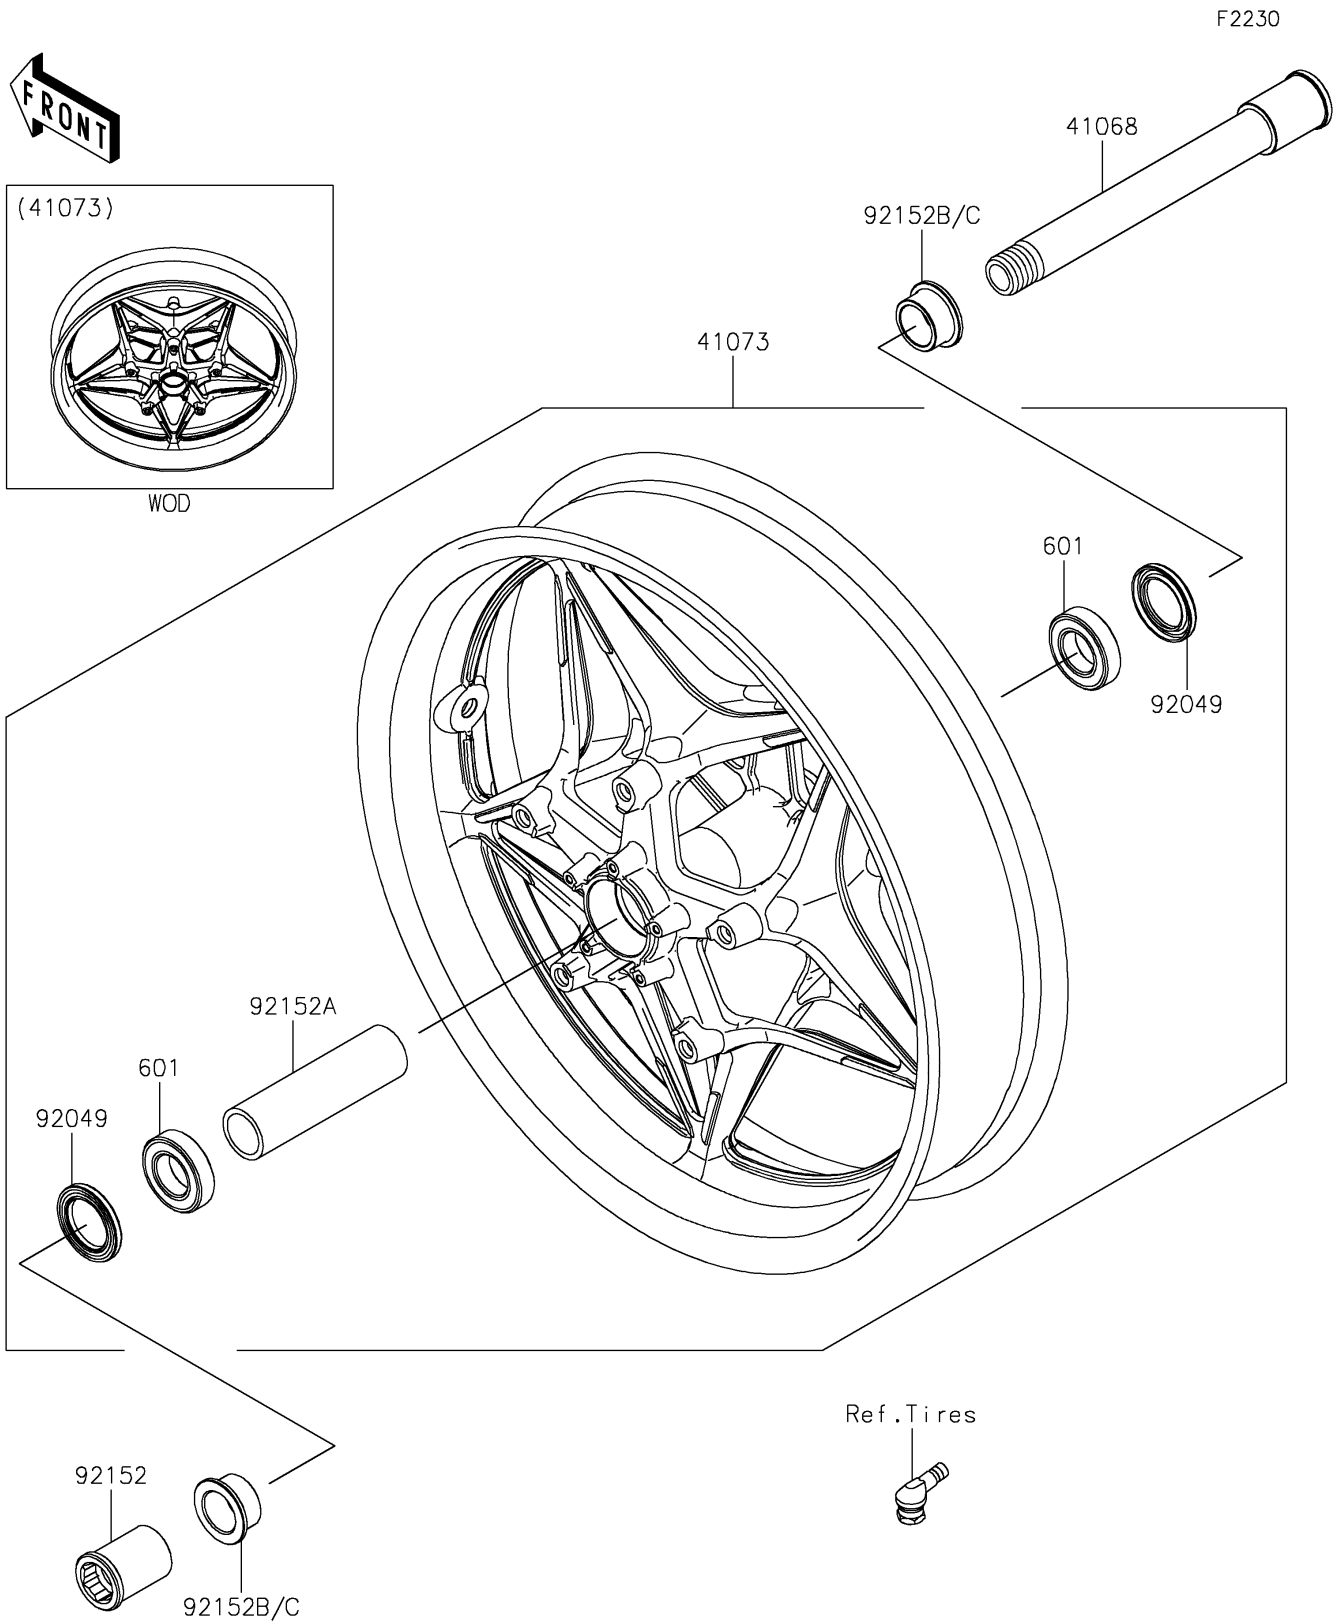

2018 NINJA H2™R PARTS DIAGRAM

Front Wheel

2018 NINJA H2™ R PARTS LIST

Front Wheel

ITEM NAME	PART NUMBER	QUANTITY
AXLE,FR,25X205 (Ref # 41068)	41068-0594	1
WHEEL-ASSY,FR,F.BLACK (Ref # 41073)	41073-0754-51H	1
SEAL-OIL,BJN-C2 32X47X5 (Ref # 92049)	92049-0050	2
COLLAR,FR AXLE,LH,L=44.5 (Ref # 92152)	92152-0240	1
COLLAR,FR HUB,L=115 (Ref # 92152A)	92152-0616	1
COLLAR,25X40X18 (Ref # 92152B)	92152-1947	2
BEARING-BALL,#6005UU (Ref # 601)	601B6005UU	2