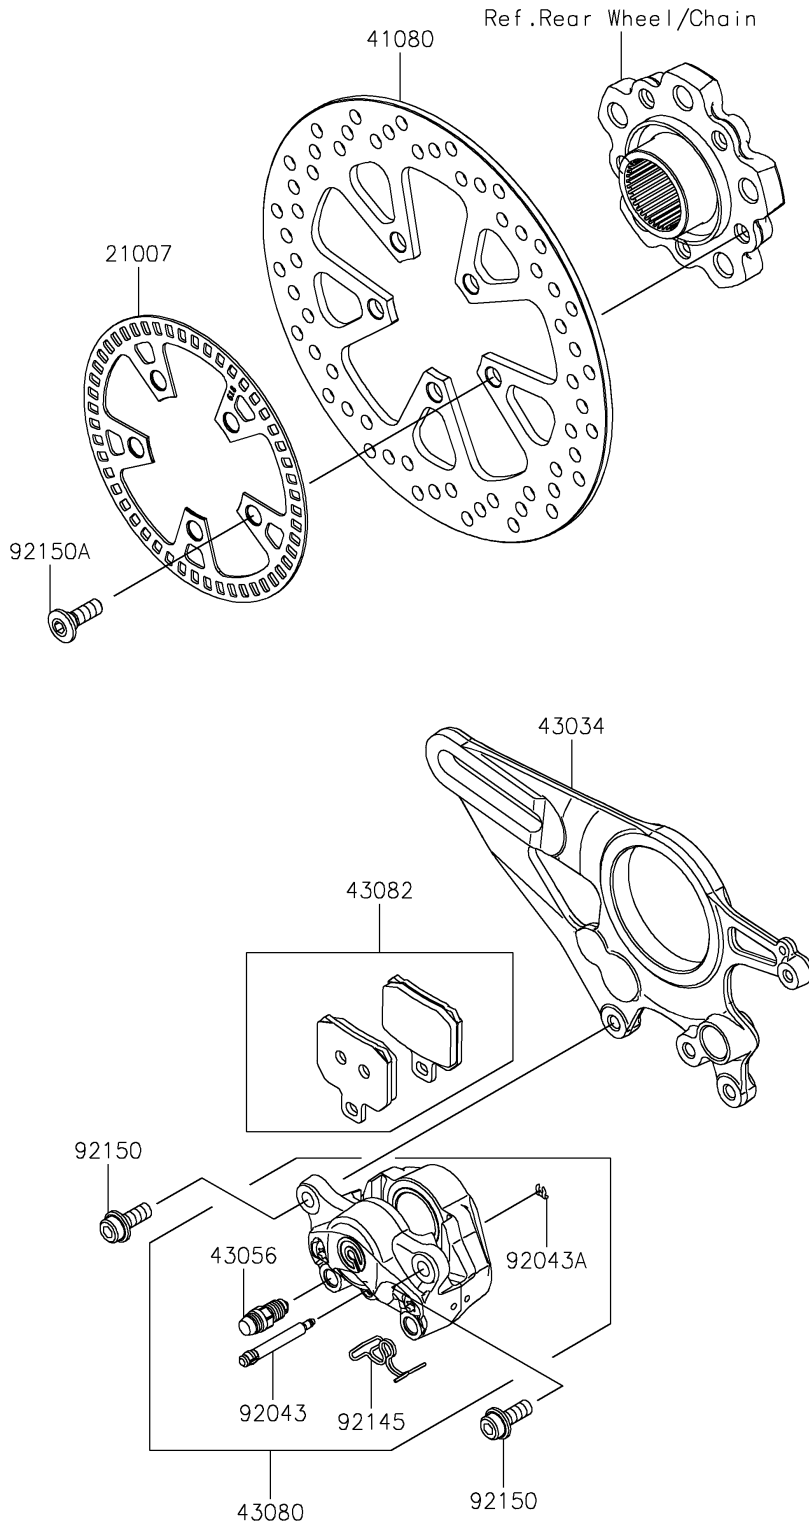

2018 NINJA H2™ R PARTS DIAGRAM

Rear Brake

F2294

2018 NINJA H2™ R PARTS LIST

Rear Brake

ITEM NAME	PART NUMBER	QUANTITY
ROTOR,SENSOR,RR (Ref # 21007)	21007-0632	1
DISC,RR,250MM (Ref # 41080)	41080-0636	1
HOLDER-BRAKE,RR (Ref # 43034)	43034-0108	1
BREATHER-BRAKE (Ref # 43056)	43056-0020	1
CALIPER-SUB-ASSY,RR,GRAY (Ref # 43080)	43080-0176-51J	1
PAD-ASSY-BRAKE (Ref # 43082)	43082-0158	1
PIN,PAD (Ref # 92043)	92043-0863	1
PIN,CLIP (Ref # 92043A)	92043-0864	1
SPRING (Ref # 92145)	92145-1685	1
BOLT,SOCKET,8X20 (Ref # 92150)	92150-1155	2
BOLT,8X25 (Ref # 92150A)	92150-1858	5