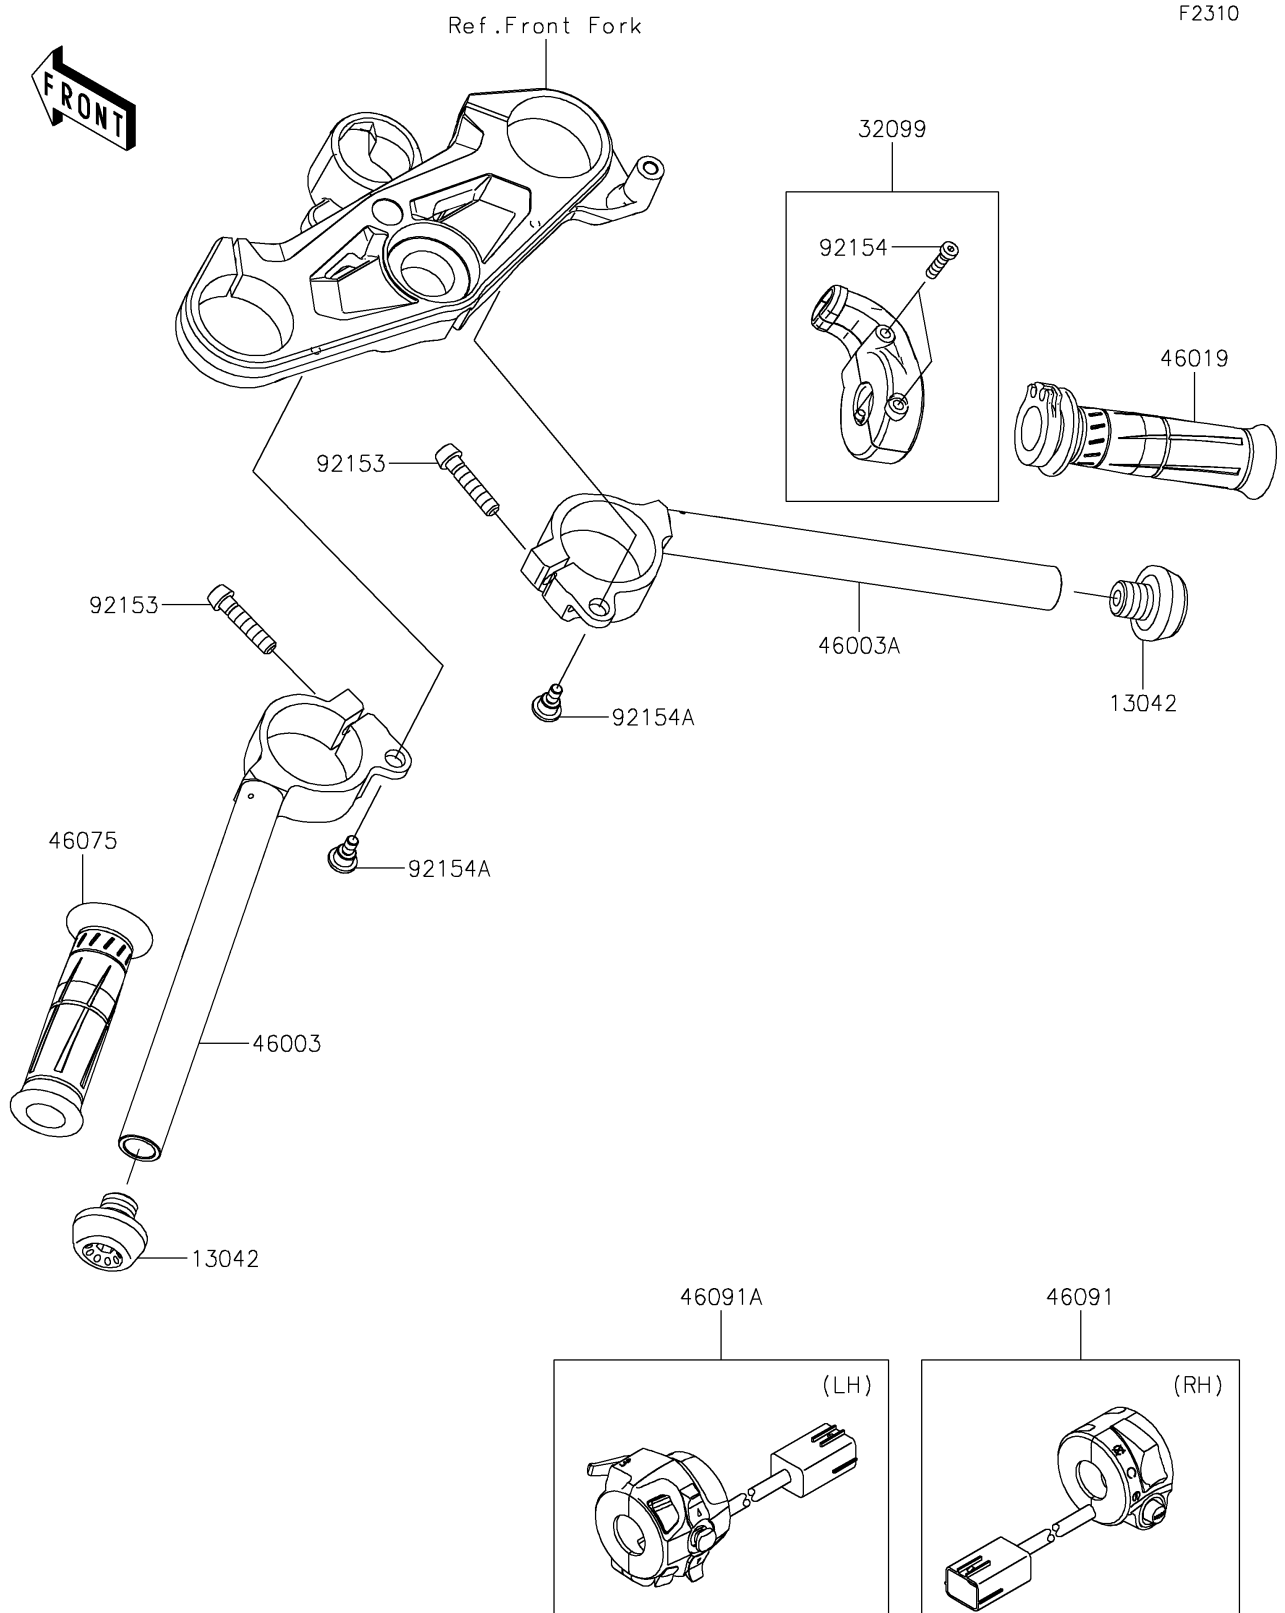

2018 NINJA H2™ R PARTS DIAGRAM

Handlebar

2018 NINJA H2™ R PARTS LIST

Handlebar

ITEM NAME	PART NUMBER	QUANTITY
WEIGHT,HANDLE,A.BLACK (Ref # 13042)	13042-0049-499	2
CASE,THROTTLE (Ref # 32099)	32099-0766	1
HANDLE,LH (Ref # 46003)	46003-0669	1
HANDLE,RH (Ref # 46003A)	46003-0670	1
GRIP-ASSY,THROTTLE (Ref # 46019)	46019-0020	1
GRIP,LH (Ref # 46075)	46075-0068	1
HOUSING-ASSY-CONTROL,RH (Ref # 46091)	46091-0301	1
HOUSING-ASSY-CONTROL,LH (Ref # 46091A)	46091-0351	1
BOLT,SOCKET,8X35 (Ref # 92153)	92153-0907	2
BOLT,SOCKET,5X35 (Ref # 92154)	92154-1530	2
BOLT,SOCKET,6X16.5 (Ref # 92154A)	92154-1698	2