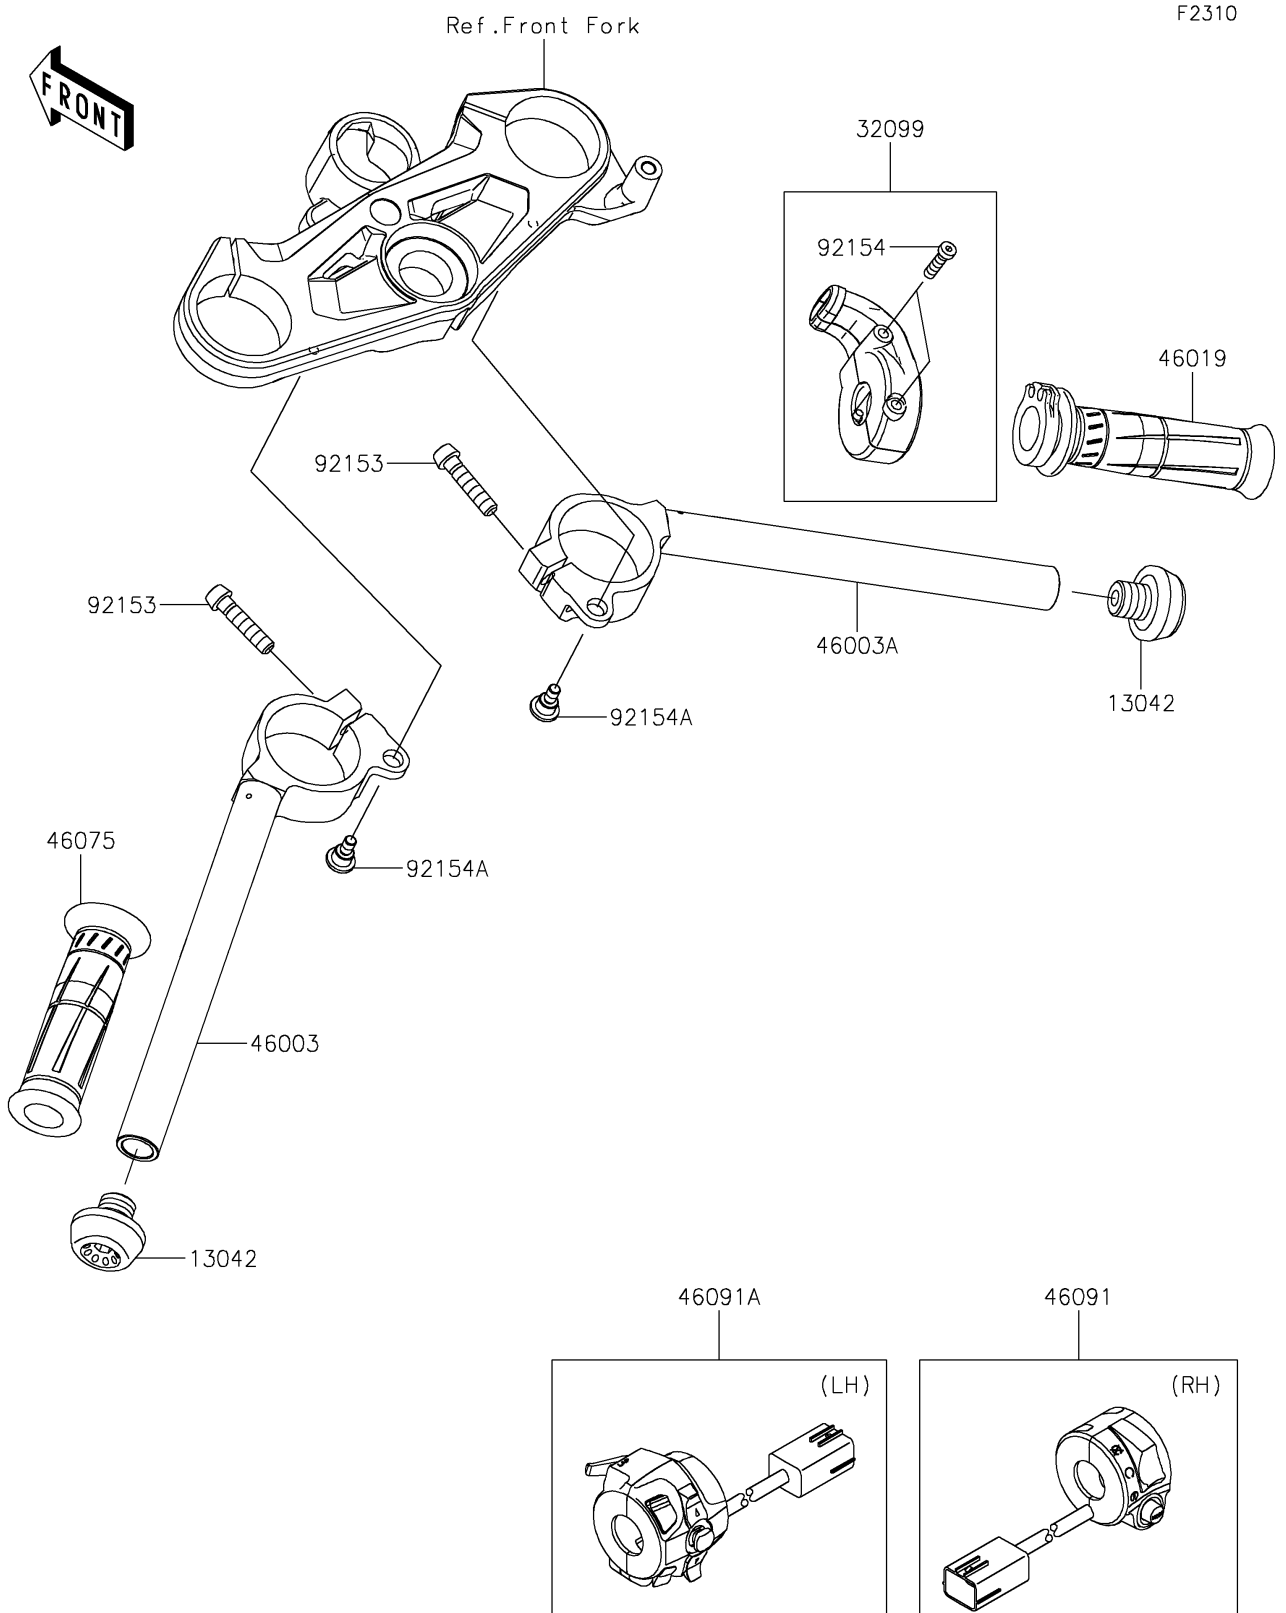

2018 NINJA H2™ R PARTS DIAGRAM

Handlebar

2018 NINJA H2™ R PARTS LIST

Handlebar

ITEM NAME	PART NUMBER	QUANTITY
WEIGHT,HANDLE,A.BLACK (Ref # 13042)	13042-0049-499	2
CASE,THROTTLE (Ref # 32099)	32099-0766	1
HANDLE,LH (Ref # 46003)	46003-0669	1
HANDLE,RH (Ref # 46003A)	46003-0670	1
GRIP-ASSY,THROTTLE (Ref # 46019)	46019-0020	1
GRIP,LH (Ref # 46075)	46075-0068	1
HOUSING-ASSY-CONTROL,RH (Ref # 46091)	46091-0301	1
HOUSING-ASSY-CONTROL,LH (Ref # 46091A)	46091-0351	1
BOLT,SOCKET,8X35 (Ref # 92153)	92153-0907	2
BOLT,SOCKET,5X35 (Ref # 92154)	92154-1530	2
BOLT,SOCKET,6X16.5 (Ref # 92154A)	92154-1698	2