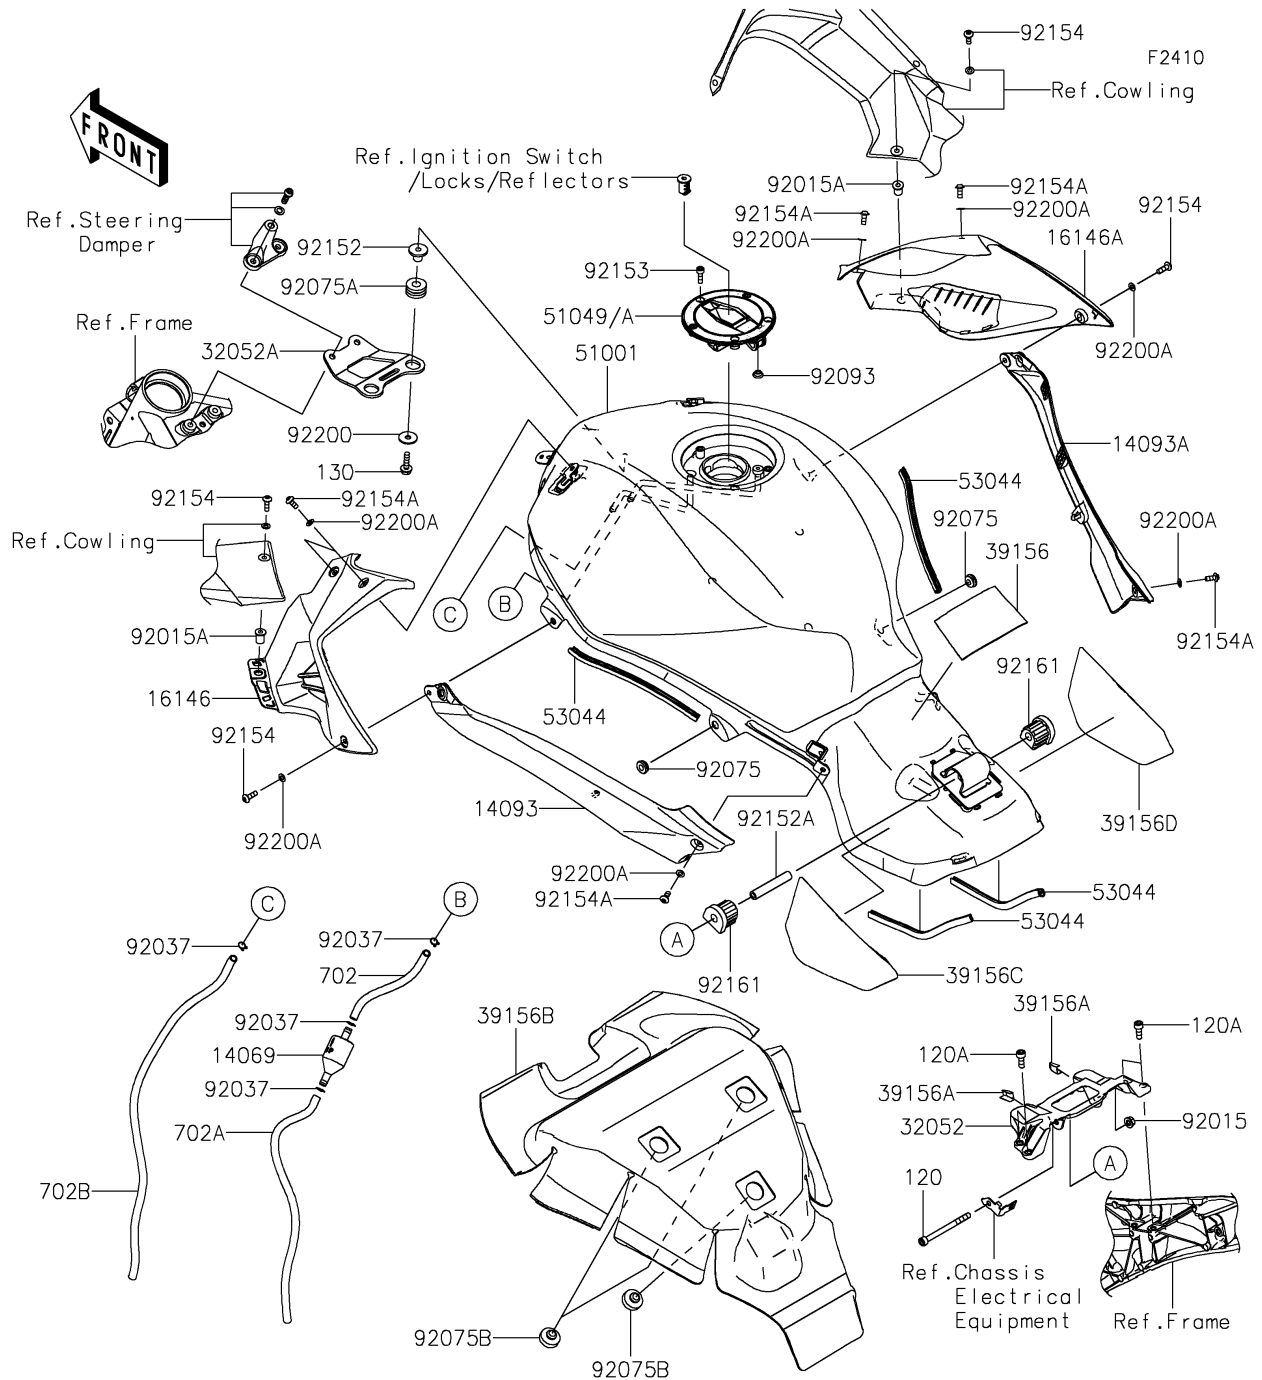

# 2018 NINJA H2™ R PARTS DIAGRAM

## Fuel Tank

(51001)

WOD

# 2018 NINJA H2™R PARTS LIST

Fuel Tank

ITEM NAME	PART NUMBER	QUANTITY
-----------	-------------	----------