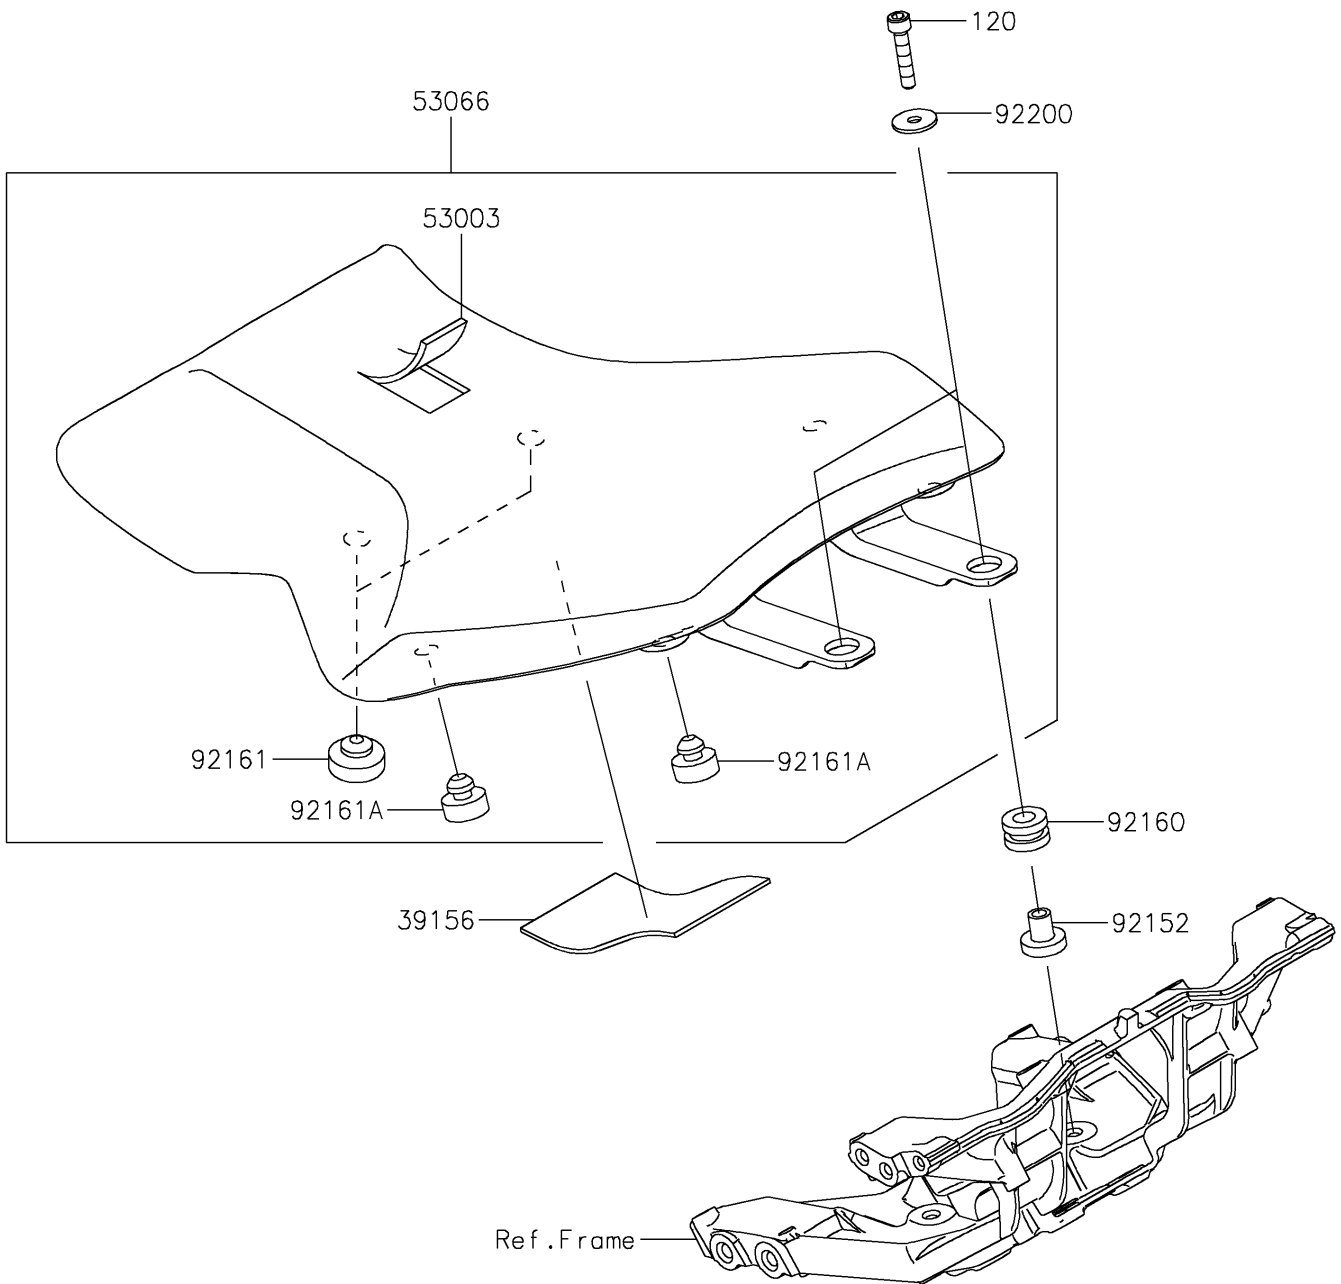

# 2017 NINJA H2™ R PARTS DIAGRAM

Seat

F2510

## 2017 NINJA H2™ R PARTS LIST

### Seat

ITEM NAME	PART NUMBER	QUANTITY
PAD,RR FRM (Ref # 39156)	39156-1778	1
LEATHER,BLACK (Ref # 53003)	53003-0404-MA	1
SEAT-ASSY,BLACK (Ref # 53066)	53066-0462-MA	1
COLLAR,6.5X20X16.8 (Ref # 92152)	92152-2119	2
DAMPER,10X20X12 (Ref # 92160)	92160-1167	2
DAMPER,SEAT,10X25X8 (Ref # 92161)	92161-0095	2
DAMPER,8X20X8 (Ref # 92161A)	92161-0223	4
WASHER,6X20X1.6 (Ref # 92200)	92200-0212	2
BOLT-SOCKET,6X30 (Ref # 120)	120CA0630	2