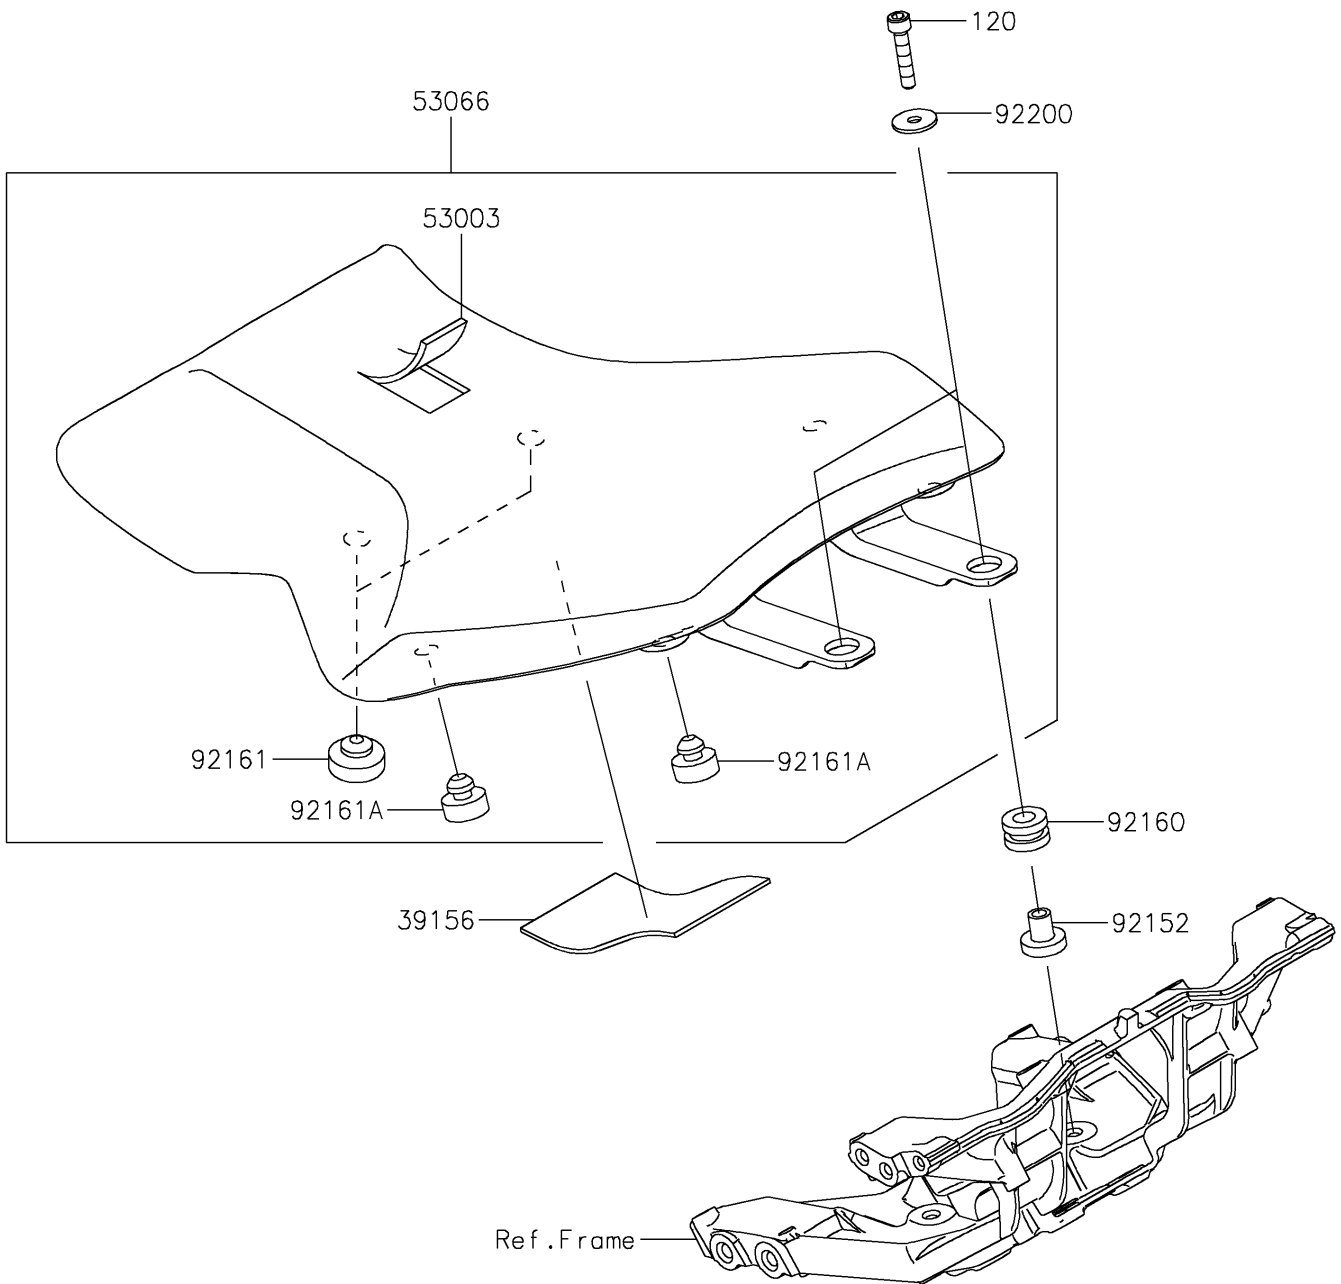

# 2018 NINJA H2™R PARTS DIAGRAM

Seat

F2510

## 2018 NINJA H2™ R PARTS LIST

### Seat

ITEM NAME	PART NUMBER	QUANTITY
PAD,RR FRM (Ref # 39156)	39156-1778	1
LEATHER,BLACK (Ref # 53003)	53003-0404-MA	1
SEAT-ASSY,BLACK (Ref # 53066)	53066-0462-MA	1
COLLAR,6.5X20X16.8 (Ref # 92152)	92152-2119	2
DAMPER,10X20X12 (Ref # 92160)	92160-1167	2
DAMPER,SEAT,10X25X8 (Ref # 92161)	92161-0095	2
DAMPER,8X20X8 (Ref # 92161A)	92161-0223	4
WASHER,6X20X1.6 (Ref # 92200)	92200-0212	2
BOLT-SOCKET,6X30 (Ref # 120)	120CA0630	2