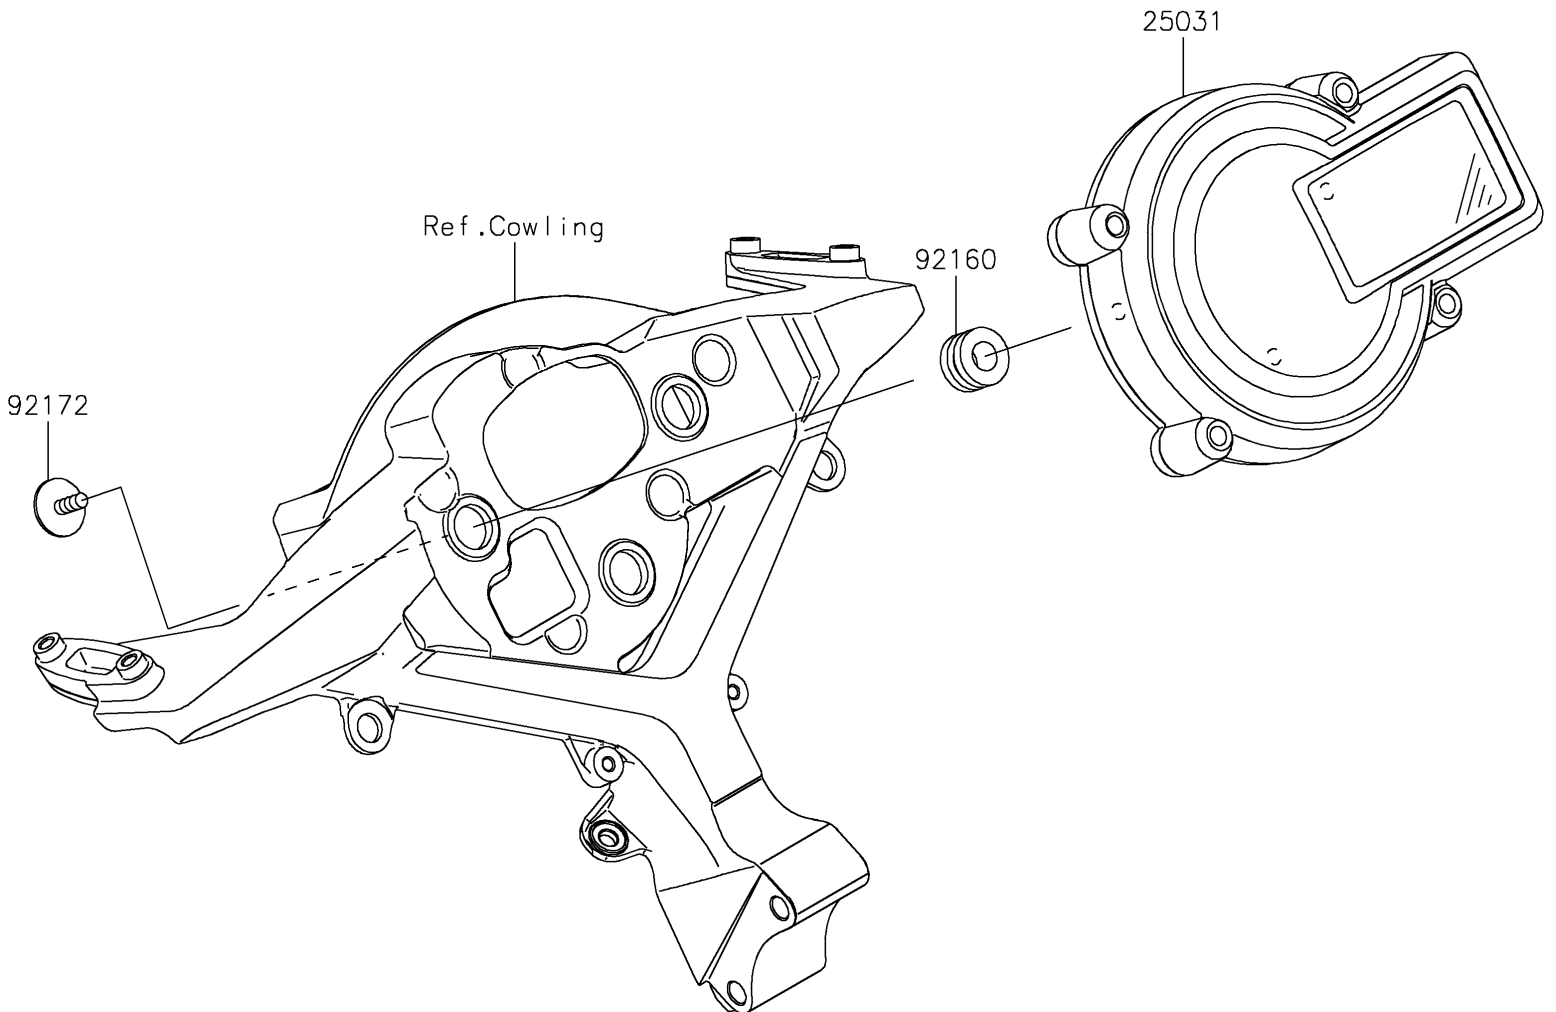

2018 NINJA H2™ R PARTS DIAGRAM

Meter(s)

F2530

2018 NINJA H2™ R PARTS LIST

Meter(s)

ITEM NAME	PART NUMBER	QUANTITY
METER-ASSY,COMBINATION (Ref # 25031)	25031-0738	1
DAMPER,10X20X12 (Ref # 92160)	92160-1167	3
SCREW,TAPPING,WP,5X14 (Ref # 92172)	92172-0441	3