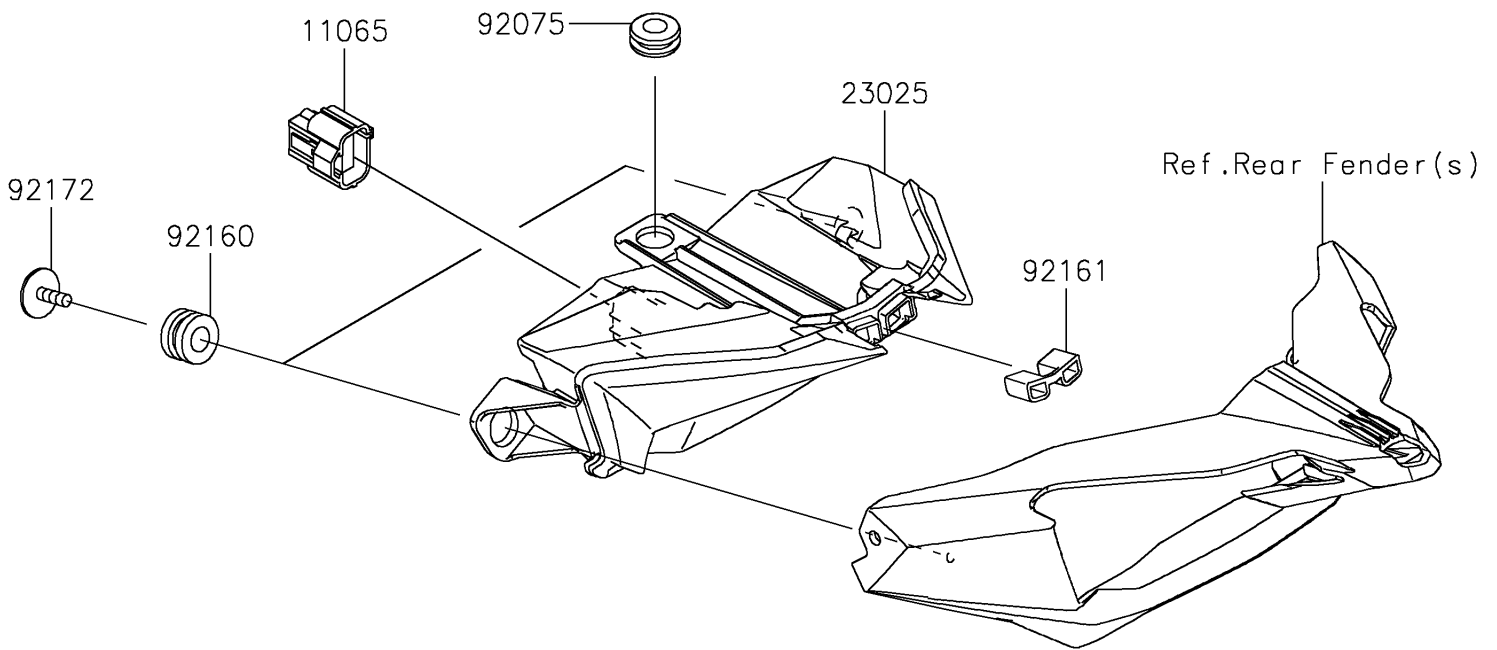

# 2018 NINJA H2™ R PARTS DIAGRAM

Taillight(s)

F2720

## 2018 NINJA H2™ R PARTS LIST

### Taillight(s)

ITEM NAME	PART NUMBER	QUANTITY
CAP,WATERPROOF (Ref # 11065)	11065-0920	1
LAMP-TAIL,LED (Ref # 23025)	23025-0346	1
DAMPER (Ref # 92075)	92075-1028	1
DAMPER,10X20X12 (Ref # 92160)	92160-1167	2
DAMPER,RR FENDER (Ref # 92161)	92161-1727	1
SCREW,TAPTITE,5X16 (Ref # 92172)	92172-0481	2