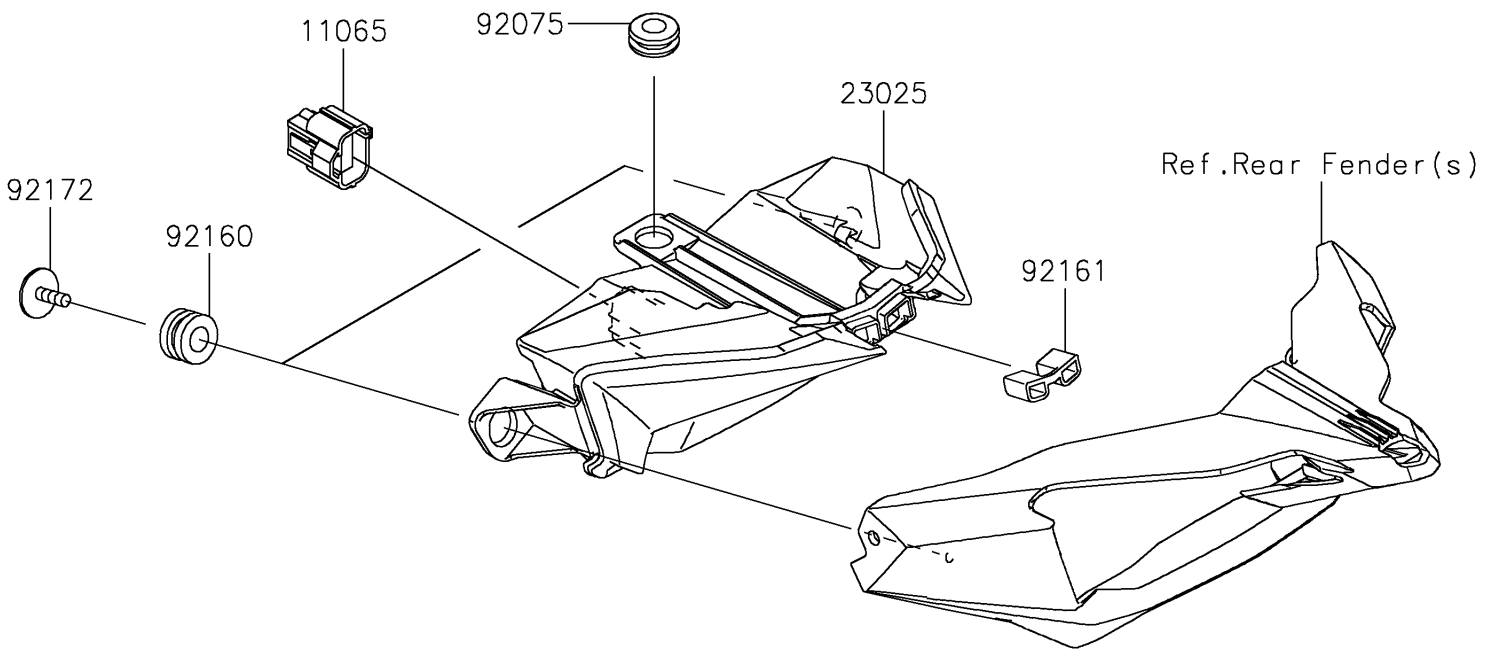

# 2020 NINJA H2™ R PARTS DIAGRAM

Taillight(s)

F2720

## 2020 NINJA H2™ R PARTS LIST

Taillight(s)

ITEM NAME	PART NUMBER	QUANTITY
CAP,WATERPROOF (Ref # 11065)	11065-0920	1
LAMP-TAIL,LED (Ref # 23025)	23025-0346	1
DAMPER (Ref # 92075)	92075-1028	1
DAMPER,10X20X12 (Ref # 92160)	92160-1167	2
DAMPER,RR FENDER (Ref # 92161)	92161-1727	1
SCREW,TAPTITE,5X16 (Ref # 92172)	92172-0481	2