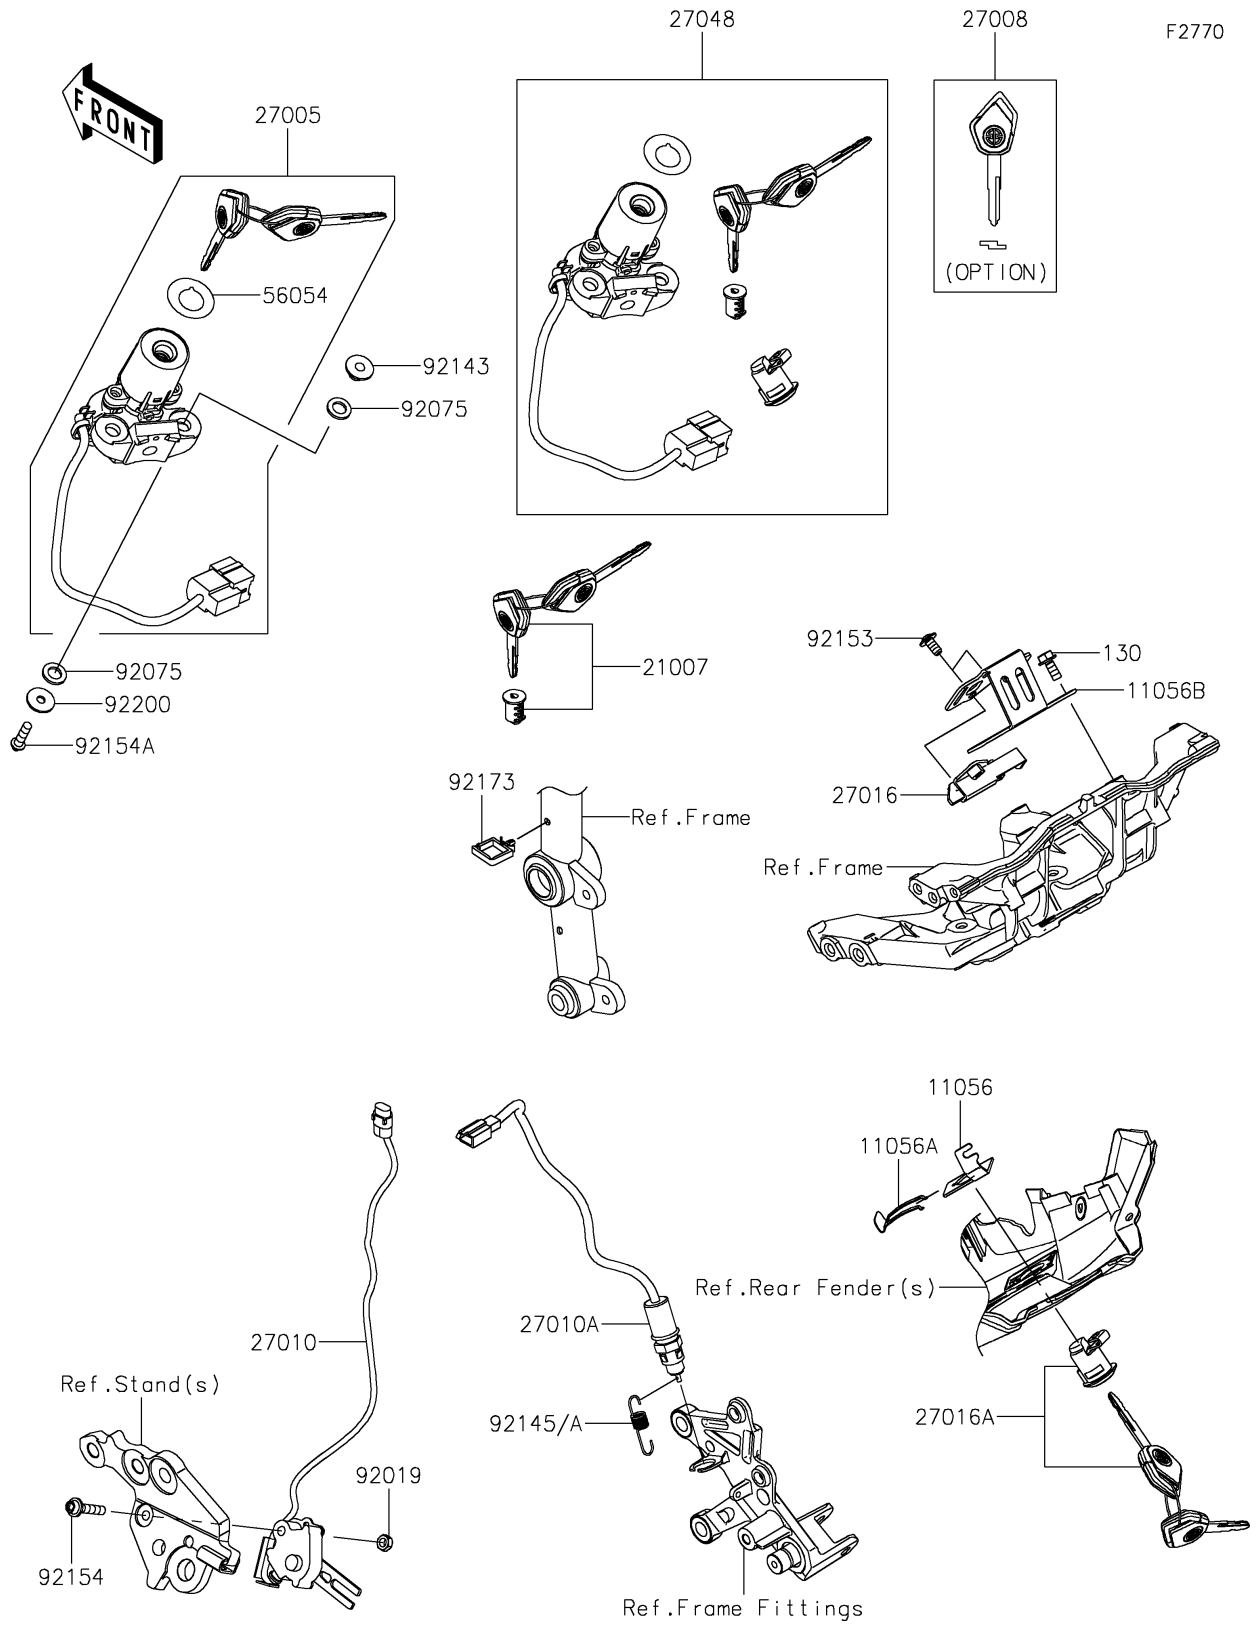

# 2018 NINJA H2™ R PARTS DIAGRAM

## Ignition Switch/Locks/Reflectors

# 2018 NINJA H2™ R PARTS LIST

Ignition Switch/Locks/Reflectors

ITEM NAME	PART NUMBER	QUANTITY
-----------	-------------	----------