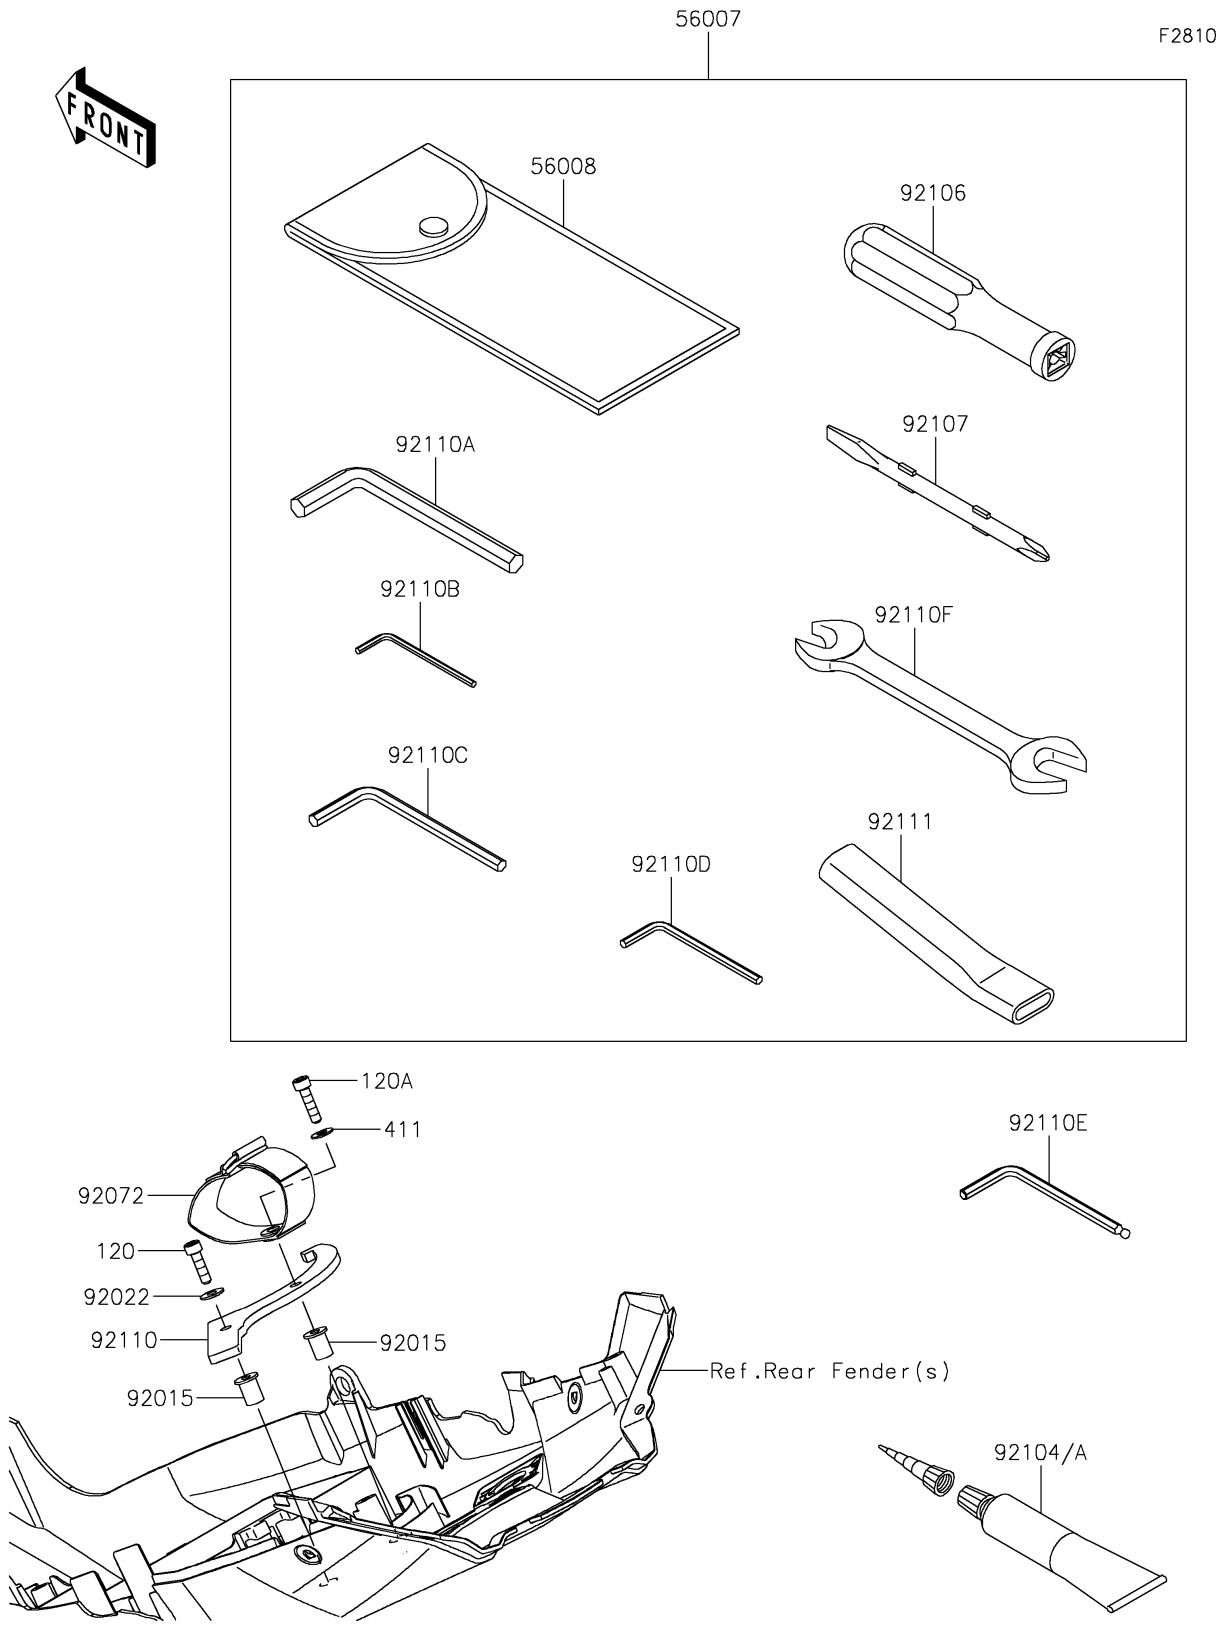

2018 NINJA H2™ R PARTS DIAGRAM

Owner's Tools

2018 NINJA H2™ R PARTS LIST

Owner's Tools

ITEM NAME	PART NUMBER	QUANTITY
TOOL-KIT (Ref # 56007)	56007-0134	1
BAG,TOOL (Ref # 56008)	56008-006	1
NUT,WELL,5MM (Ref # 92015)	92015-1757	2
WASHER,5.2X13X1 (Ref # 92022)	92022-1380	1
BAND,TOOL CASE (Ref # 92072)	92072-1219	1
GASKET-LIQUID,TB1211F,CLEAR (Ref # 92104)	92104-0004	1
GASKET-LIQUID,TB1216B,BLACK (Ref # 92104A)	92104-1064	1
GRIP-SCREW DRIVER (Ref # 92106)	92106-1001	1
TOOL-DRIVER,#2PHILLIPS&SLOT (Ref # 92107)	92107-1052	1
TOOL-WRENCH,HOOK,R61.5 (Ref # 92110)	92110-0588	1
TOOL-WRENCH,ALLEN,10MM (Ref # 92110A)	92110-0589	1
TOOL-WRENCH,ALLEN,3MM (Ref # 92110B)	92110-0594	1
TOOL-WRENCH,ALLEN,6MM (Ref # 92110C)	92110-0596	1
TOOL-WRENCH,ALLEN,4MM (Ref # 92110D)	92110-0602	1
TOOL-WRENCH,ALLEN,5MM (Ref # 92110E)	92110-0608	1
TOOL-WRENCH,OPEN END,14X17 (Ref # 92110F)	92110-1166	1
TOOL-BAR,EXTENSION (Ref # 92111)	92111-0009	1
BOLT-SOCKET,5X18 (Ref # 120)	120CB0518	1
BOLT-SOCKET,5X20 (Ref # 120A)	120CB0520	1
WASHER-PLAIN,5MM (Ref # 411)	411AB0500	1