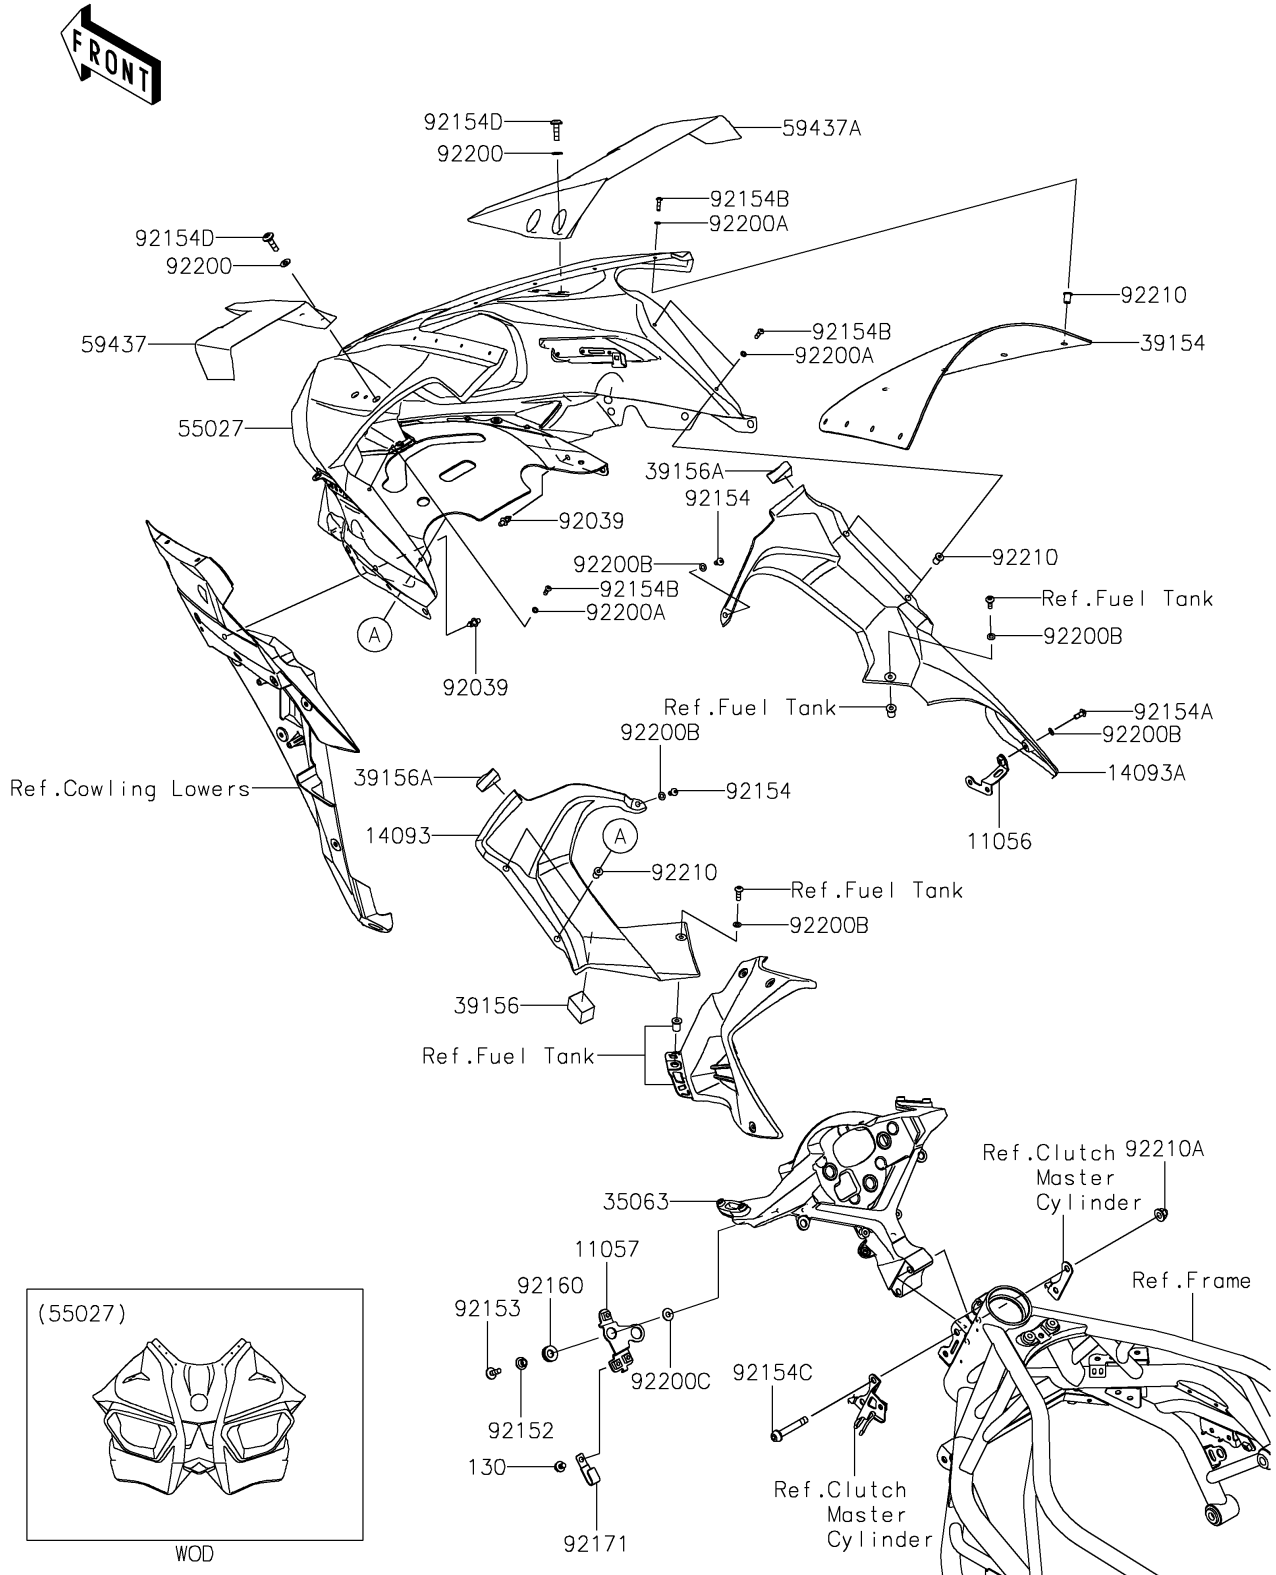

2018 NINJA H2™ R PARTS DIAGRAM

Cowling

F2871

2018 NINJA H2™ R PARTS LIST

Cowling

ITEM NAME	PART NUMBER	QUANTITY
BRACKET,INNER COVER (Ref # 11056)	11056-7098	1
BRACKET,GYRO SENSOR (Ref # 11057)	11057-0447	1
COVER,INNER,LH (Ref # 14093)	14093-0315	1
COVER,INNER,RH (Ref # 14093A)	14093-0316	1
STAY,UPP COWL.,M.F.S.BLACK (Ref # 35063)	35063-1373-46R	1
WINDSHIELD (Ref # 39154)	39154-0350	1
PAD,20X30X24 (Ref # 39156)	39156-1900	1
PAD,30X30X15 (Ref # 39156A)	39156-1903	2
COWLING-ASSY,UPP,CARBON (Ref # 55027)	55027-0038-53F	1
STABILIZER,WING,LH,CFRP (Ref # 59437)	59437-0019	1
STABILIZER,WING,RH,CFRP (Ref # 59437A)	59437-0020	1
RIVET (Ref # 92039)	92039-0060	2
COLLAR,6.5X16X7.3 (Ref # 92152)	92152-2336	2
BOLT,6X18 (Ref # 92153)	92153-0816	2
BOLT,SOCKET,5X10 (Ref # 92154)	92154-1292	2
BOLT,SOCKET,5X12 (Ref # 92154A)	92154-1561	1
BOLT,SOCKET,4X15 (Ref # 92154B)	92154-1647	12
BOLT,SOCKET,8X52 (Ref # 92154C)	92154-1710	2
BOLT,SOCKET,6X22 (Ref # 92154D)	92154-1728	4
DAMPER (Ref # 92160)	92160-1278	2
CLAMP (Ref # 92171)	92171-0305	1
WASHER,6.5X14X1 (Ref # 92200)	92200-1388	4
WASHER,4.1X7.4X0.5 (Ref # 92200A)	92200-1699	12
WASHER,5.2X10X1.0 (Ref # 92200B)	92200-1820	5
WASHER,6.5X16X1.0 (Ref # 92200C)	92200-3712	2
NUT,4MM (Ref # 92210)	92210-0067	12
NUT,CAP,8MM (Ref # 92210A)	92210-1132	2
BOLT-FLANGED,6X8 (Ref # 130)	130BA0608	1