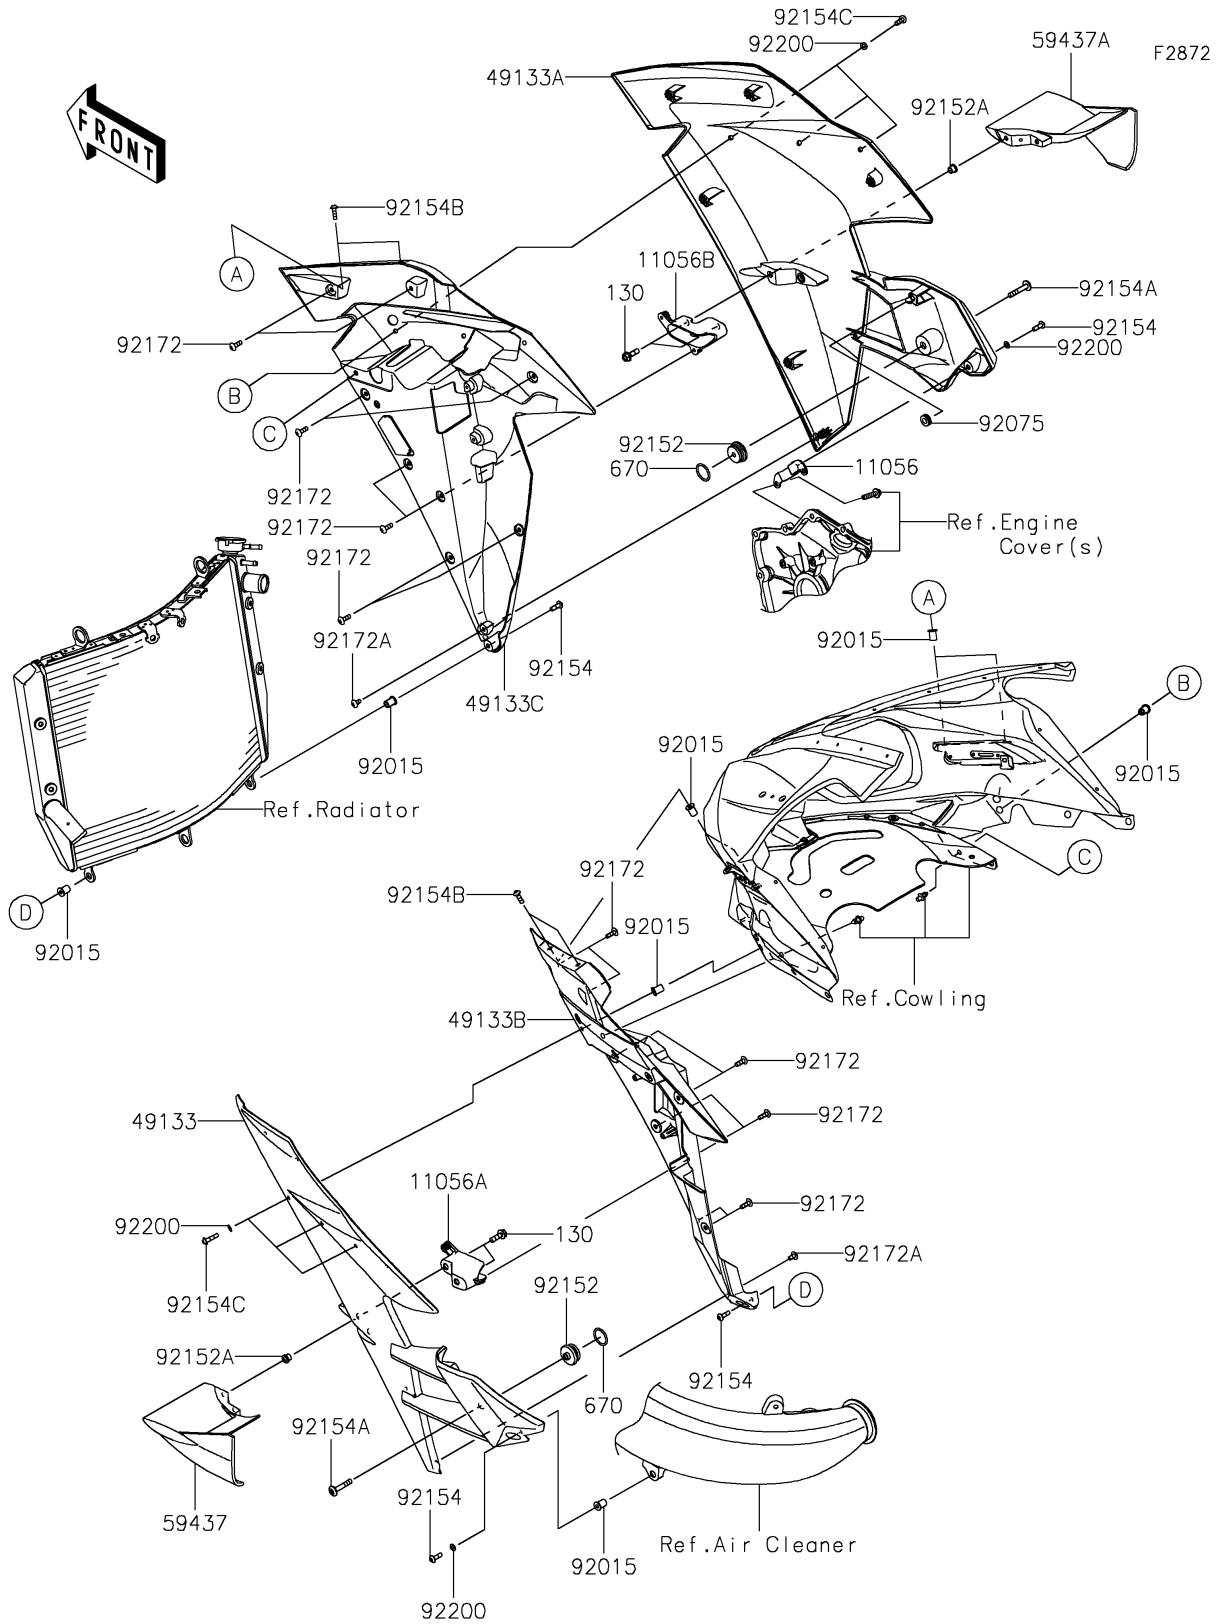

2018 NINJA H2™ R PARTS DIAGRAM

Cowling Lower

2018 NINJA H2™ R PARTS LIST

Cowling Lowers

ITEM NAME	PART NUMBER	QUANTITY
BRACKET,CLUTCH COVER (Ref # 11056)	11056-7020	1
BRACKET,SHROUD,LH (Ref # 11056A)	11056-7745	1
BRACKET,OVER FLOW HOSE (Ref # 11056B)	11056-7746	1
SHROUD,LH,M.C.M.S.BLACK (Ref # 49133)	49133-0007-60E	1
SHROUD,RH,M.C.M.S.BLACK (Ref # 49133A)	49133-0008-60E	1
SHROUD,INNER,LH (Ref # 49133B)	49133-0015	1
SHROUD,INNER,RH (Ref # 49133C)	49133-0016	1
STABILIZER,LH,CFRP (Ref # 59437)	59437-0017	1
STABILIZER,RH,CFRP (Ref # 59437A)	59437-0018	1
NUT,WELL,5MM (Ref # 92015)	92015-1757	13
DAMPER (Ref # 92075)	92075-161	1
COLLAR,6.3X30X16.7 (Ref # 92152)	92152-1967	2
COLLAR,6.5X12X7.8 (Ref # 92152A)	92152-1974	4
BOLT,SOCKET,5X16 (Ref # 92154)	92154-1560	4
BOLT,SOCKET,6X34 (Ref # 92154A)	92154-1627	2
BOLT,SOCKET,5X16 (Ref # 92154B)	92154-1729	4
BOLT,SOCKET,5X20 (Ref # 92154C)	92154-1781	6
SCREW,TAPPING,5X16 (Ref # 92172)	92172-0175	16
SCREW,TAPPING,5X10 (Ref # 92172A)	92172-0335	2
WASHER,5.2X10X1.0 (Ref # 92200)	92200-1820	8
BOLT-FLANGED,6X20 (Ref # 130)	130CA0620	4
O RING,22MM (Ref # 670)	670B2022	2