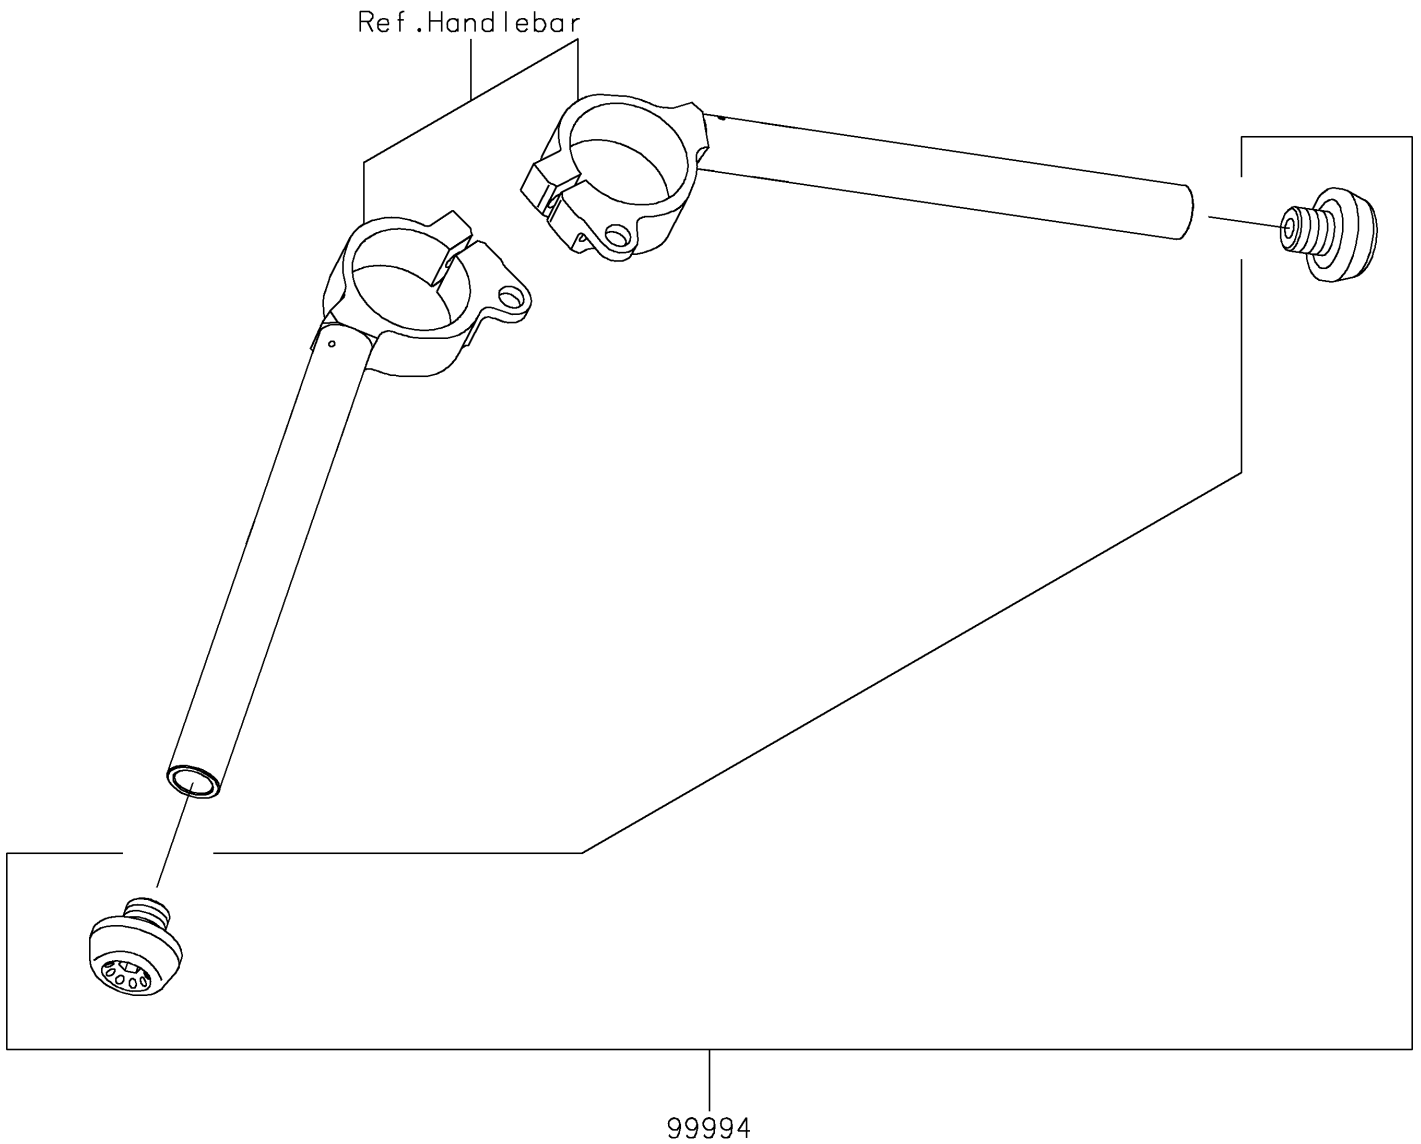

2018 NINJA H2™ R PARTS DIAGRAM

Accessory

F2910

2018 NINJA H2™ R PARTS LIST

Accessory

ITEM NAME	PART NUMBER	QUANTITY
KIT-ACCESSORY,HANDLE WEIGHT (Ref # 99994)	99994-1047	1