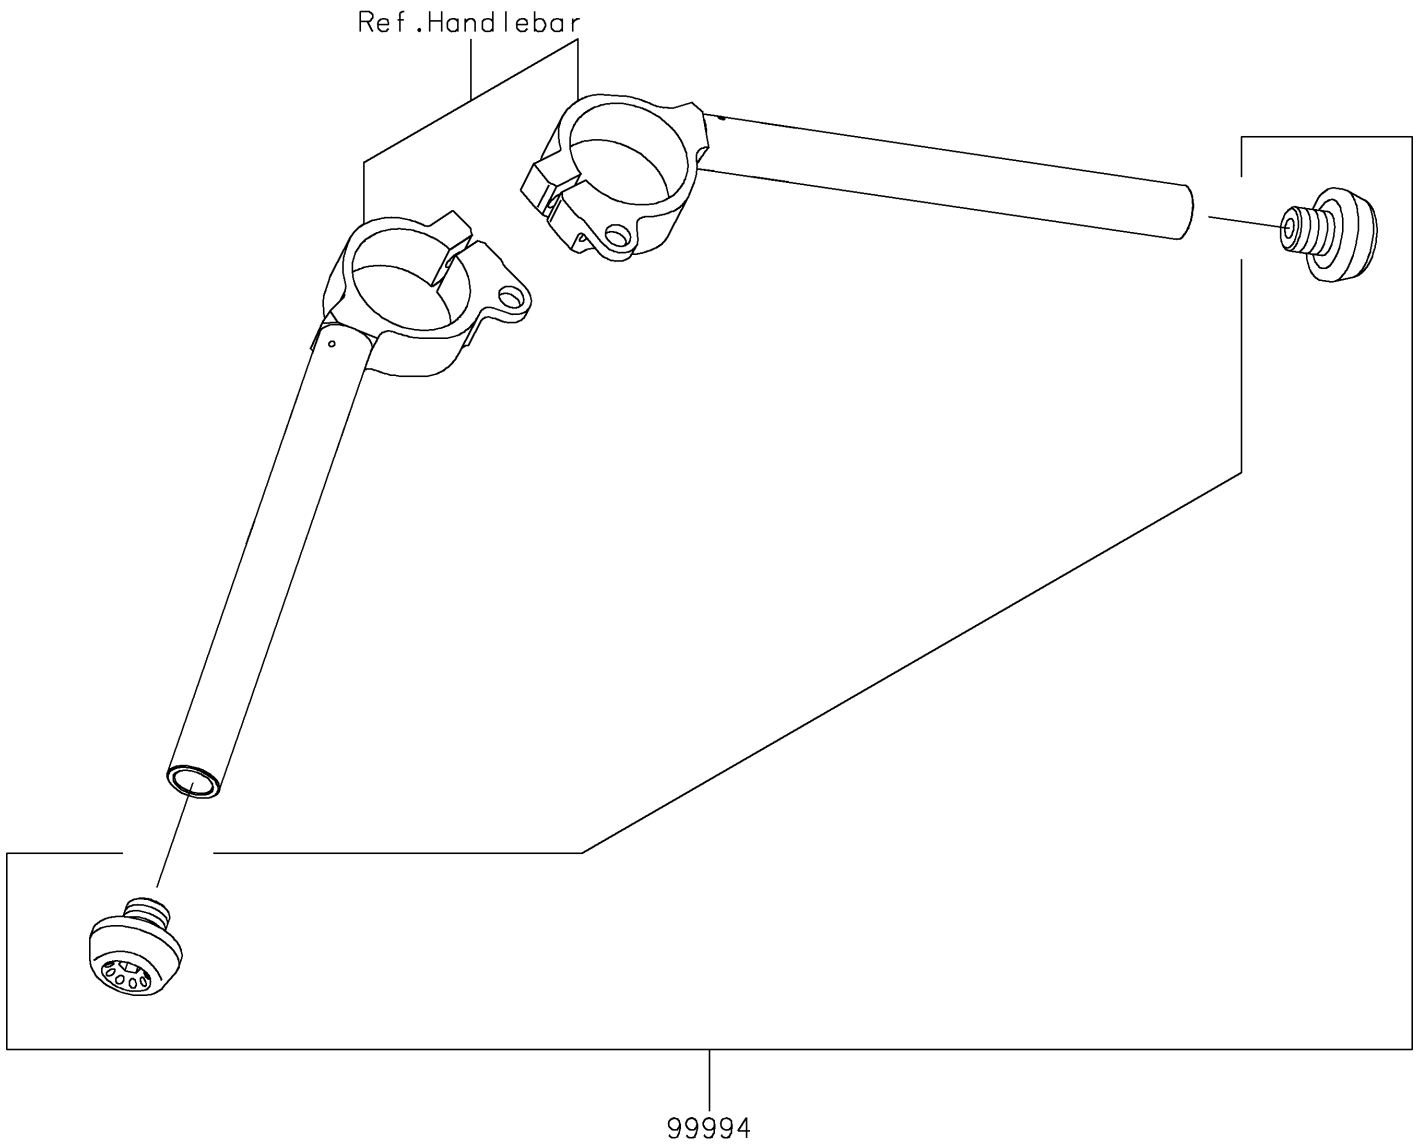

2019 NINJA H2™ R PARTS DIAGRAM

Accessory

F2910

2019 NINJA H2™ R PARTS LIST

Accessory

ITEM NAME	PART NUMBER	QUANTITY
KIT-ACCESSORY,HANDLE WEIGHT (Ref # 99994)	99994-1047	1