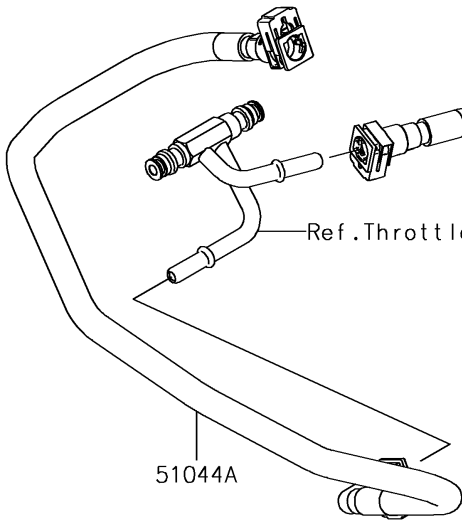

2018 NINJA H2™ SX PARTS DIAGRAM

Fuel Pump

E1520

670

49040

99999

92154

2018 NINJA H2™ SX PARTS LIST

Fuel Pump

ITEM NAME	PART NUMBER	QUANTITY
PUMP-FUEL (Ref # 49040)	49040-0740	1
TUBE-ASSY,FUEL,THROTTLE BODY (Ref # 51044)	51044-0876	1
TUBE-ASSY,FUEL,TOP INJECTION (Ref # 51044A)	51044-0877	1
BOLT,FLANGED,6X12 (Ref # 92154)	92154-1848	5
KIT,FUEL FILTER (Ref # 99999)	99999-0520	1
O RING (Ref # 670)	670E5075	1