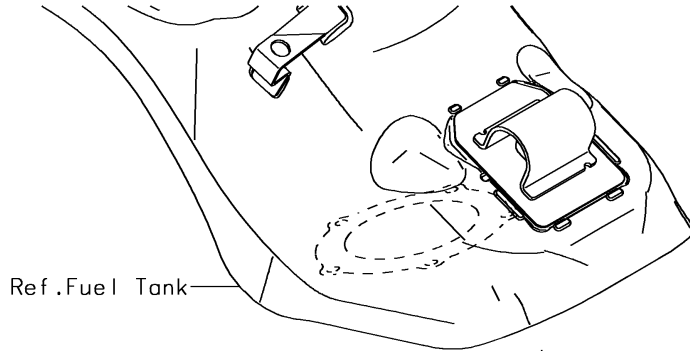

2018 NINJA H2™ SX PARTS DIAGRAM

Fuel Pump

E1520