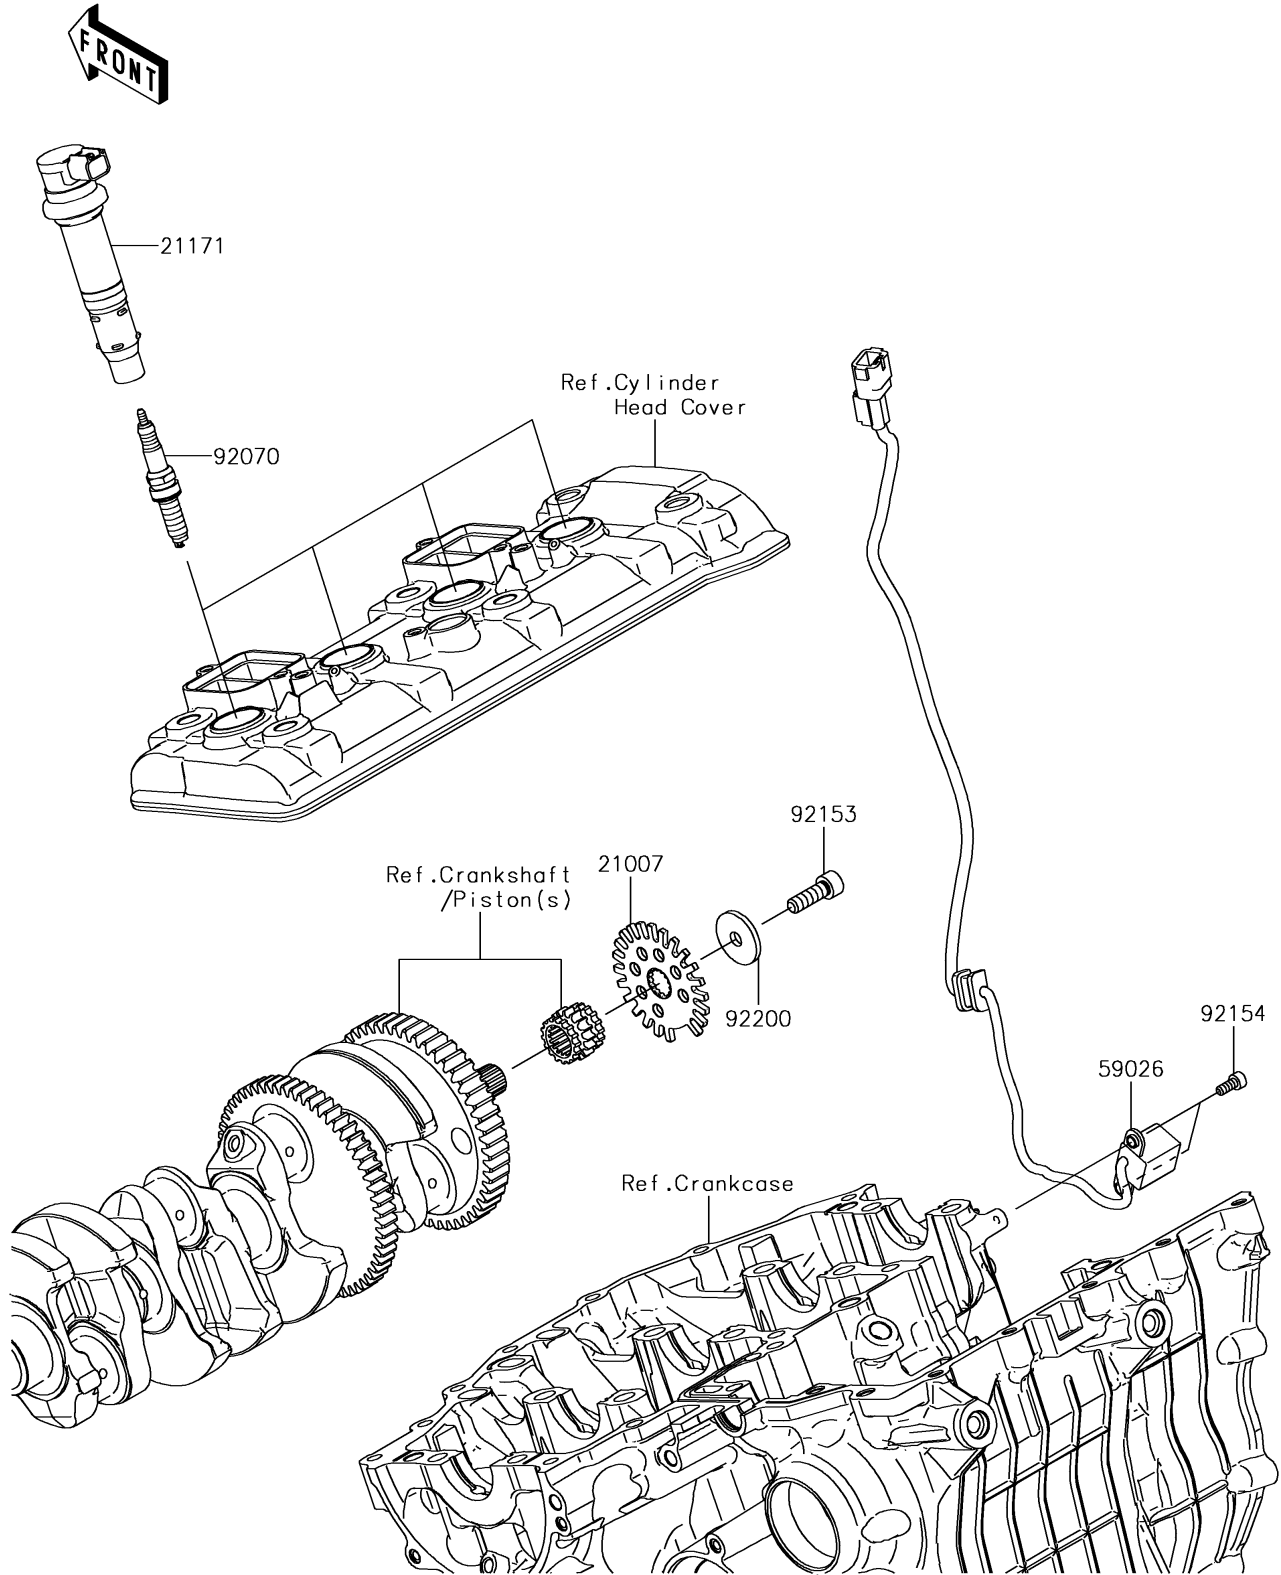

# 2018 NINJA H2™ SX PARTS DIAGRAM

Ignition System

E1830

## 2018 NINJA H2™ SX PARTS LIST

### Ignition System

ITEM NAME	PART NUMBER	QUANTITY
ROTOR,PULSING (Ref # 21007)	21007-0622	1
COIL-ASSY-IGNITION (Ref # 21171)	21171-0732	4
COIL-PULSING (Ref # 59026)	59026-0047	1
PLUG-SPARK,SILMAR9E9(NGK) (Ref # 92070)	92070-0720	4
BOLT,8X25 (Ref # 92153)	92153-1191	1
BOLT,SOCKET,5X12 (Ref # 92154)	92154-1540	2
WASHER,8.2X30X3 (Ref # 92200)	92200-2142	1