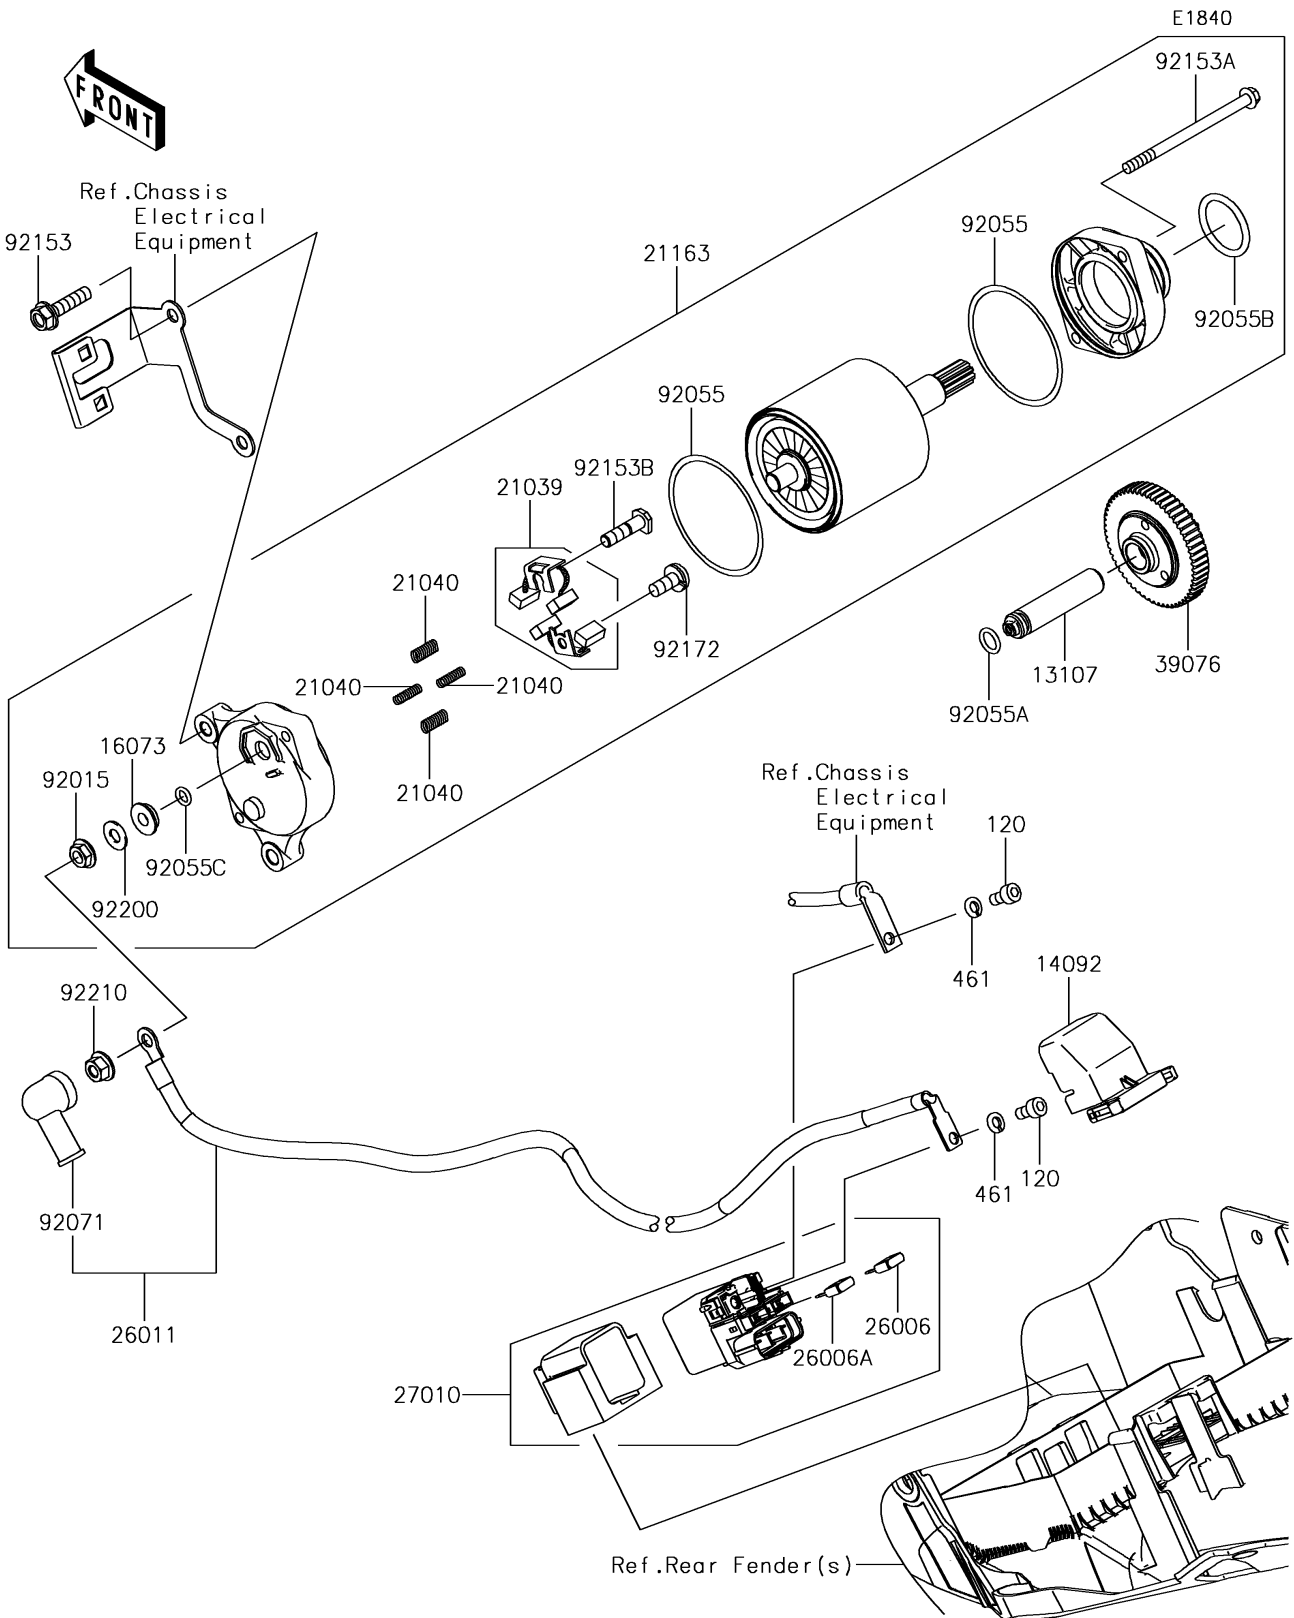

# 2018 NINJA H2™ SX PARTS DIAGRAM

## Starter Motor

## 2018 NINJA H2™ SX PARTS LIST

### Starter Motor

ITEM NAME	PART NUMBER	QUANTITY
SHAFT (Ref # 13107)	13107-0813	1
COVER (Ref # 14092)	14092-0109	1
INSULATOR (Ref # 16073)	16073-0053	1
BRUSH,CARBON (Ref # 21039)	21039-0004	1
SPRING-BRUSH (Ref # 21040)	21040-0003	4
STARTER-ELECTRIC (Ref # 21163)	21163-0767	1
FUSE,MINI BLADE,15A,BLUE (Ref # 26006)	26006-0001	1
FUSE,MINI BLADE,30A,GREEN (Ref # 26006A)	26006-1080	1
WIRE-LEAD,STARTER (Ref # 26011)	26011-0978	1
SWITCH (Ref # 27010)	27010-0773	1
LIMITER (Ref # 39076)	39076-0025	1
NUT,STARTER MOTOR (Ref # 92015)	92015-1476	1
RING-O (Ref # 92055)	92055-0136	2
RING-O,8.8X1.9 (Ref # 92055A)	92055-099	1
RING-O (Ref # 92055B)	92055-1276	1
RING-O,4.5X2.0 (Ref # 92055C)	92055-1370	1
GROMMET (Ref # 92071)	92071-0024	1
BOLT,FLANGED,6X25 (Ref # 92153)	92153-1592	2
BOLT (Ref # 92153A)	92153-1850	2
BOLT (Ref # 92153B)	92153-1866	1
SCREW (Ref # 92172)	92172-0334	1
WASHER (Ref # 92200)	92200-0386	1
NUT,6MM (Ref # 92210)	92210-0188	1
BOLT-SOCKET,5X10 (Ref # 120)	120CB0510	2
WASHER-SPRING,5MM (Ref # 461)	461DA0500	2