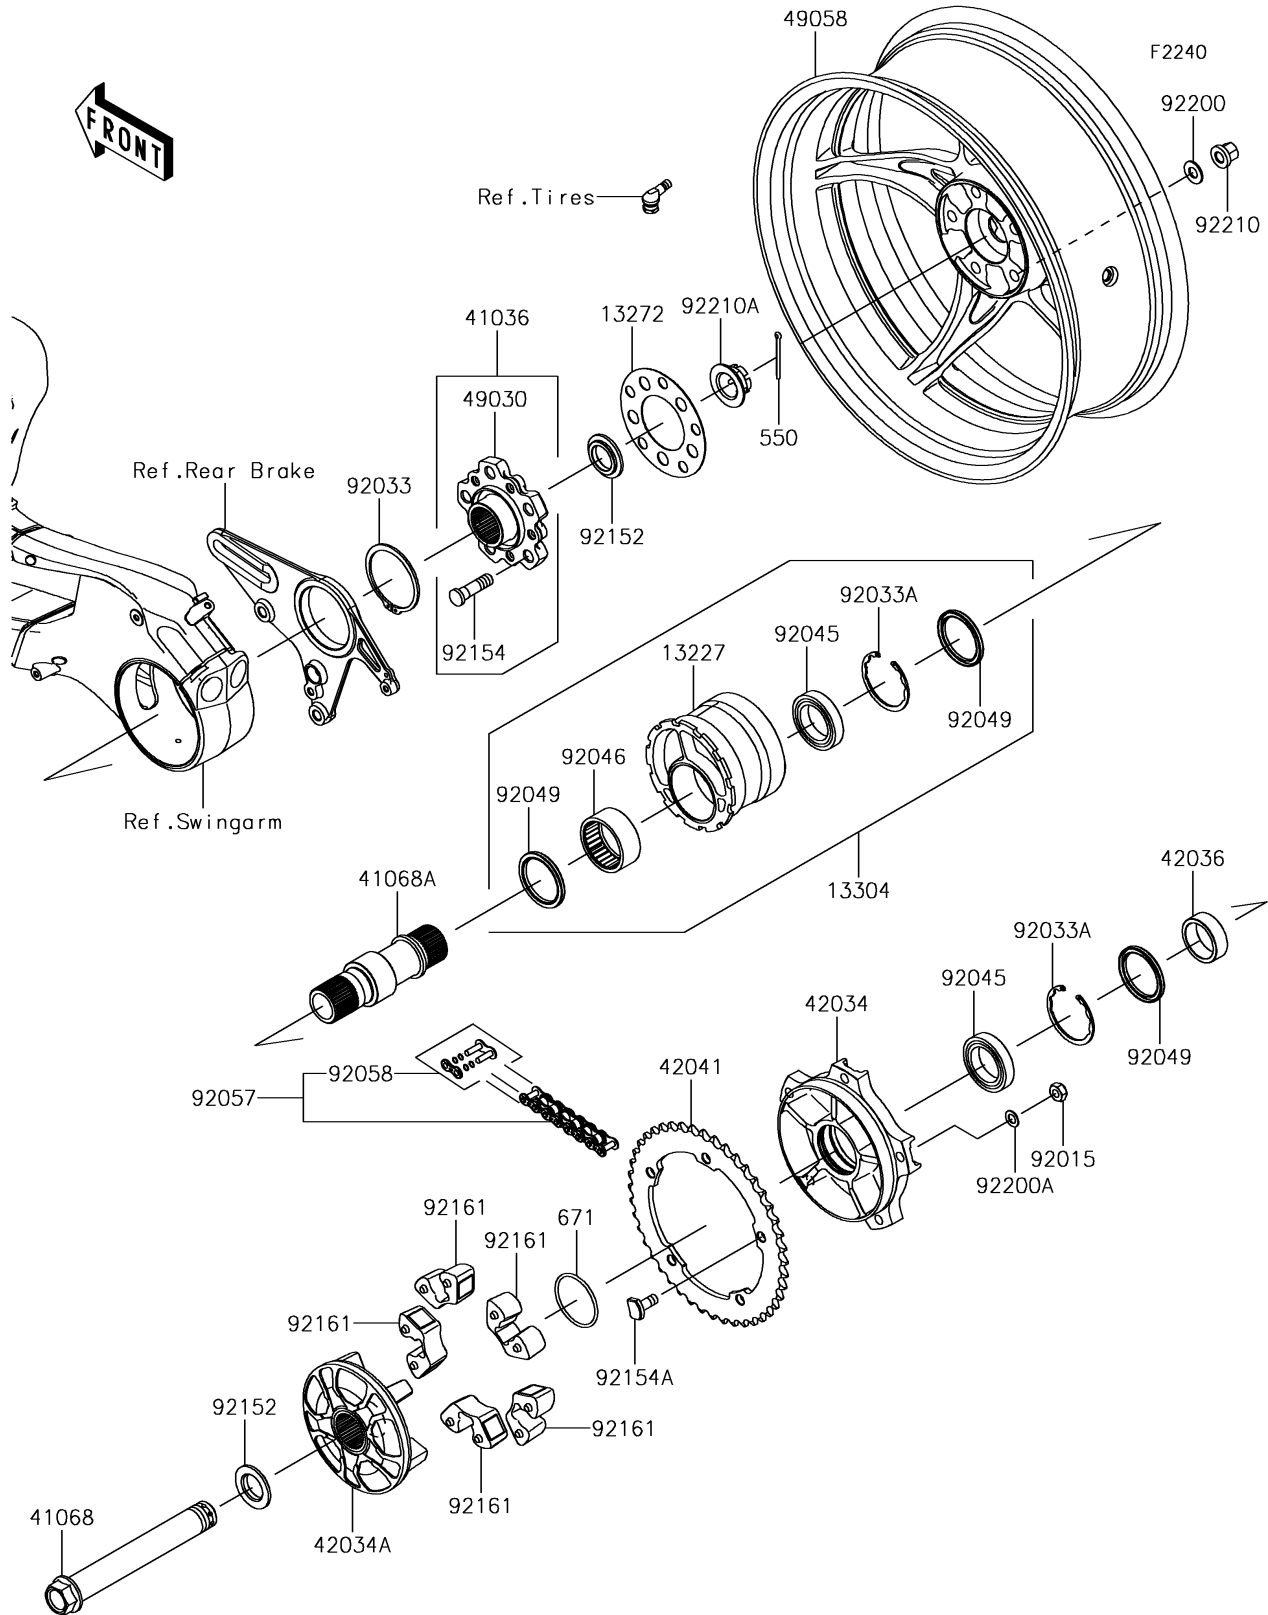

2018 NINJA H2™ SX PARTS DIAGRAM

Rear Wheel/Chain

2018 NINJA H2™ SX PARTS LIST

Rear Wheel/Chain

ITEM NAME	PART NUMBER	QUANTITY
HOUSING,RR (Ref # 13227)	13227-0034	1
PLATE (Ref # 13272)	13272-1861	1
HOUSING-ASSY,RR (Ref # 13304)	13304-5001	1
HUB-ASSY,RR (Ref # 41036)	41036-0679	1
AXLE,28X201 (Ref # 41068)	41068-0636	1
AXLE,RR (Ref # 41068A)	41068-0637	1
COUPLING,M.F.S.BLACK (Ref # 42034)	42034-0744-46R	1
COUPLING,INSERT,M.F.S.BLACK (Ref # 42034A)	42034-0752-46R	1
SLEEVE,40X50X16.4 (Ref # 42036)	42036-0779	1
SPROCKET-HUB,44T (Ref # 42041)	42041-0152	1
HUB,RR (Ref # 49030)	49030-0050	1
WHEEL,RR,G.BLACK (Ref # 49058)	49058-0696-18F	1
NUT,LOCK,10MM,BLACK (Ref # 92015)	92015-1189	5
RING-SNAP (Ref # 92033)	92033-0760	1
RING-SNAP,62MM (Ref # 92033A)	92033-1044	2
BEARING-BALL,40X60X12 (Ref # 92045)	92045-0802	2
BEARING-NEEDLE,50X62X25 (Ref # 92046)	92046-0617	1
SEAL-OIL,50X62X5 (Ref # 92049)	92049-0771	3
CHAIN,DRIVE,EK525RMXZ/3D,120L (Ref # 92057)	92057-0734	1
JOINT-CHAIN (Ref # 92058)	92058-0036	1
COLLAR,28X48X7.2 (Ref # 92152)	92152-2504	2
BOLT,HUB,12X45 (Ref # 92154)	92154-1546	5
BOLT,SPROCKET,10X24.3 (Ref # 92154A)	92154-2300	5
DAMPER,SHOCK,RR HUB (Ref # 92161)	92161-1286	5
WASHER,12.1X25X1.6 (Ref # 92200)	92200-0455	5
WASHER,10.2X18X1 (Ref # 92200A)	92200-1770	5
NUT,12MM (Ref # 92210)	92210-1615	5
NUT,28MM (Ref # 92210A)	92210-1654	1
PIN-COTTER,4.0X45 (Ref # 550)	550AA4045	1

2018 NINJA H2™ SX PARTS LIST

Rear Wheel/Chain

ITEM NAME	PART NUMBER	QUANTITY
O RING,55MM (Ref # 671)	671B2555	1