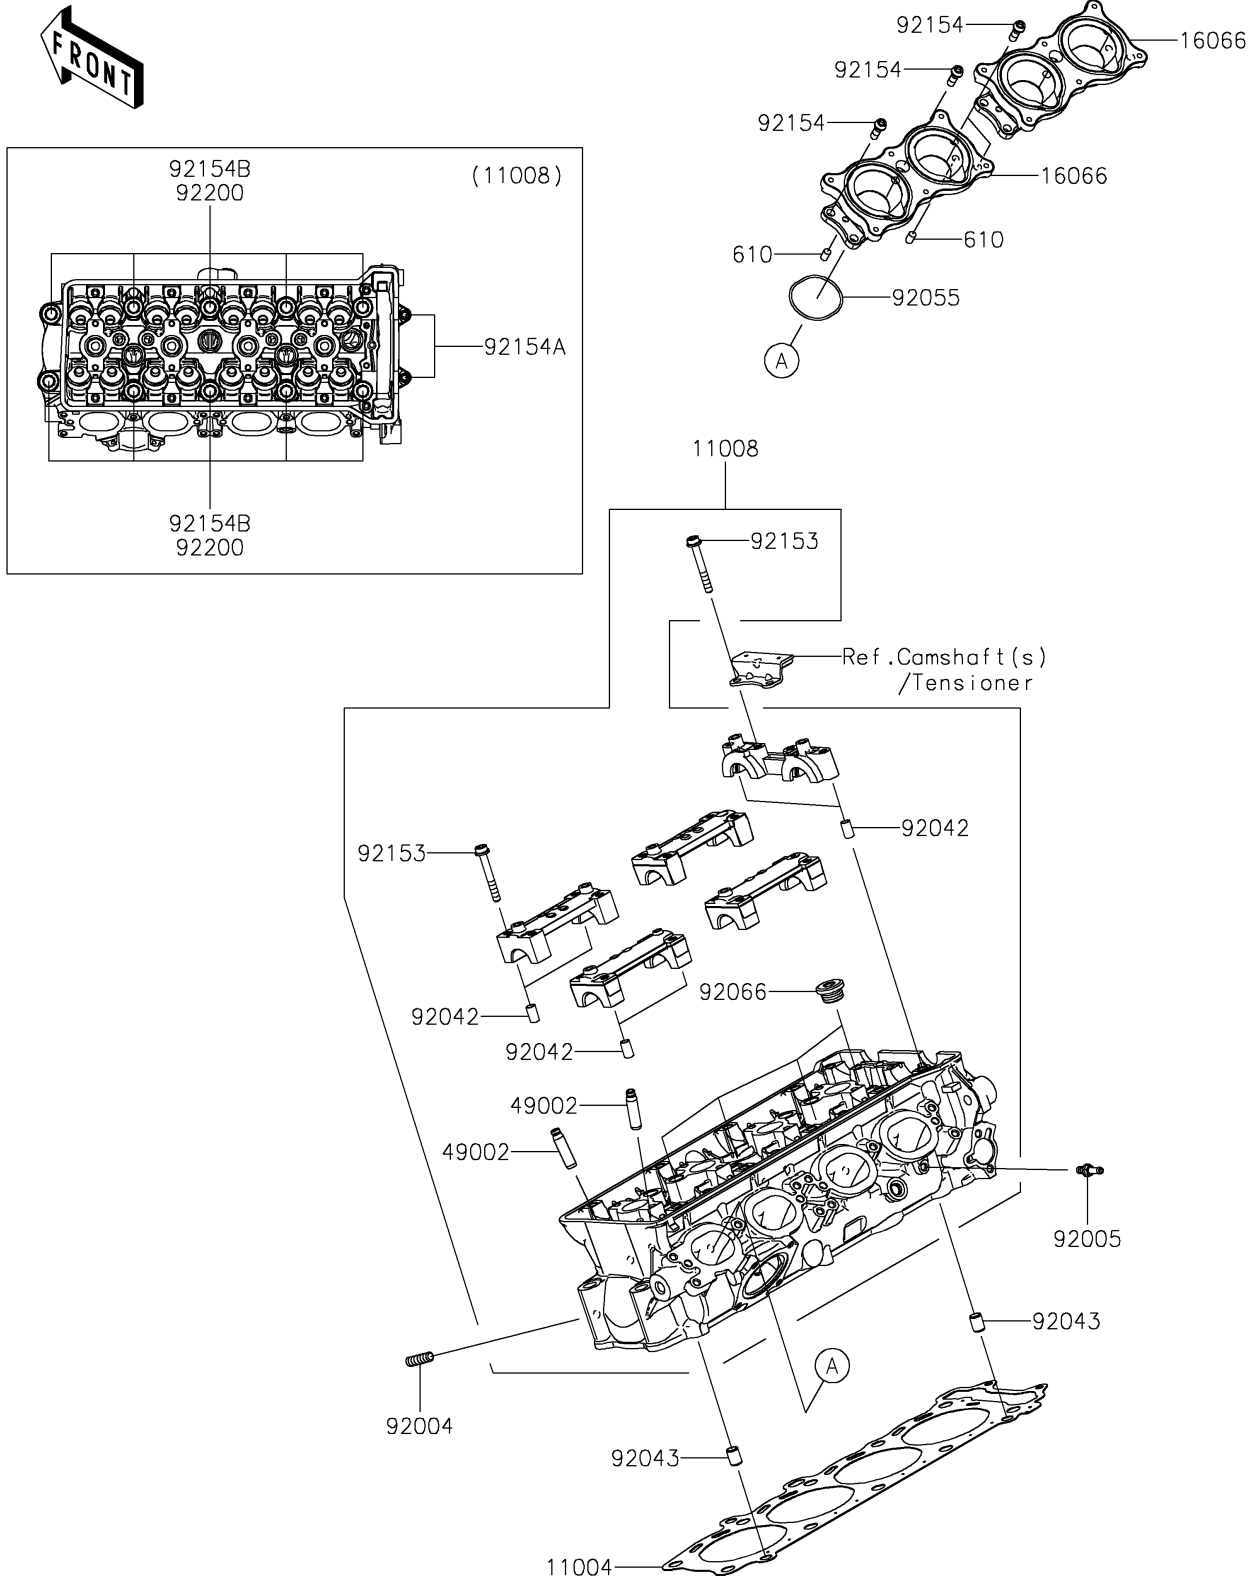

2019 NINJA H2™ SX SE+ PARTS DIAGRAM

Cylinder Head

E1111

2019 NINJA H2™ SX SE+ PARTS LIST

Cylinder Head

ITEM NAME	PART NUMBER	QUANTITY
GASKET-HEAD (Ref # 11004)	11004-0754	1
HEAD-COMP-CYLINDER (Ref # 11008)	11008-0962	1
HOLDER-THROTTLE BODY (Ref # 16066)	16066-0009	2
GUIDE-VALVE (Ref # 49002)	49002-0009	16
STUD,8X18 (Ref # 92004)	92004-0049	8
FITTING (Ref # 92005)	92005-0826	1
PIN,DOWEL,6.3X8X14 (Ref # 92042)	92042-007	10
PIN,8.2X10X14 (Ref # 92043)	92043-1264	2
RING-O,43.7X1.9 (Ref # 92055)	92055-1401	4
PLUG,18X10 (Ref # 92066)	92066-0832	4
BOLT,SOCKET,6X45 (Ref # 92153)	92153-0656	20
BOLT,SOCKET,6X18 (Ref # 92154)	92154-1455	10
BOLT,SOCKET,6X25 (Ref # 92154A)	92154-1457	2
BOLT,11X103 (Ref # 92154B)	92154-1819	10
WASHER,11.2X18.2X1.8 (Ref # 92200)	92200-0940	10
ROLLER,6X10 (Ref # 610)	610A0610	4